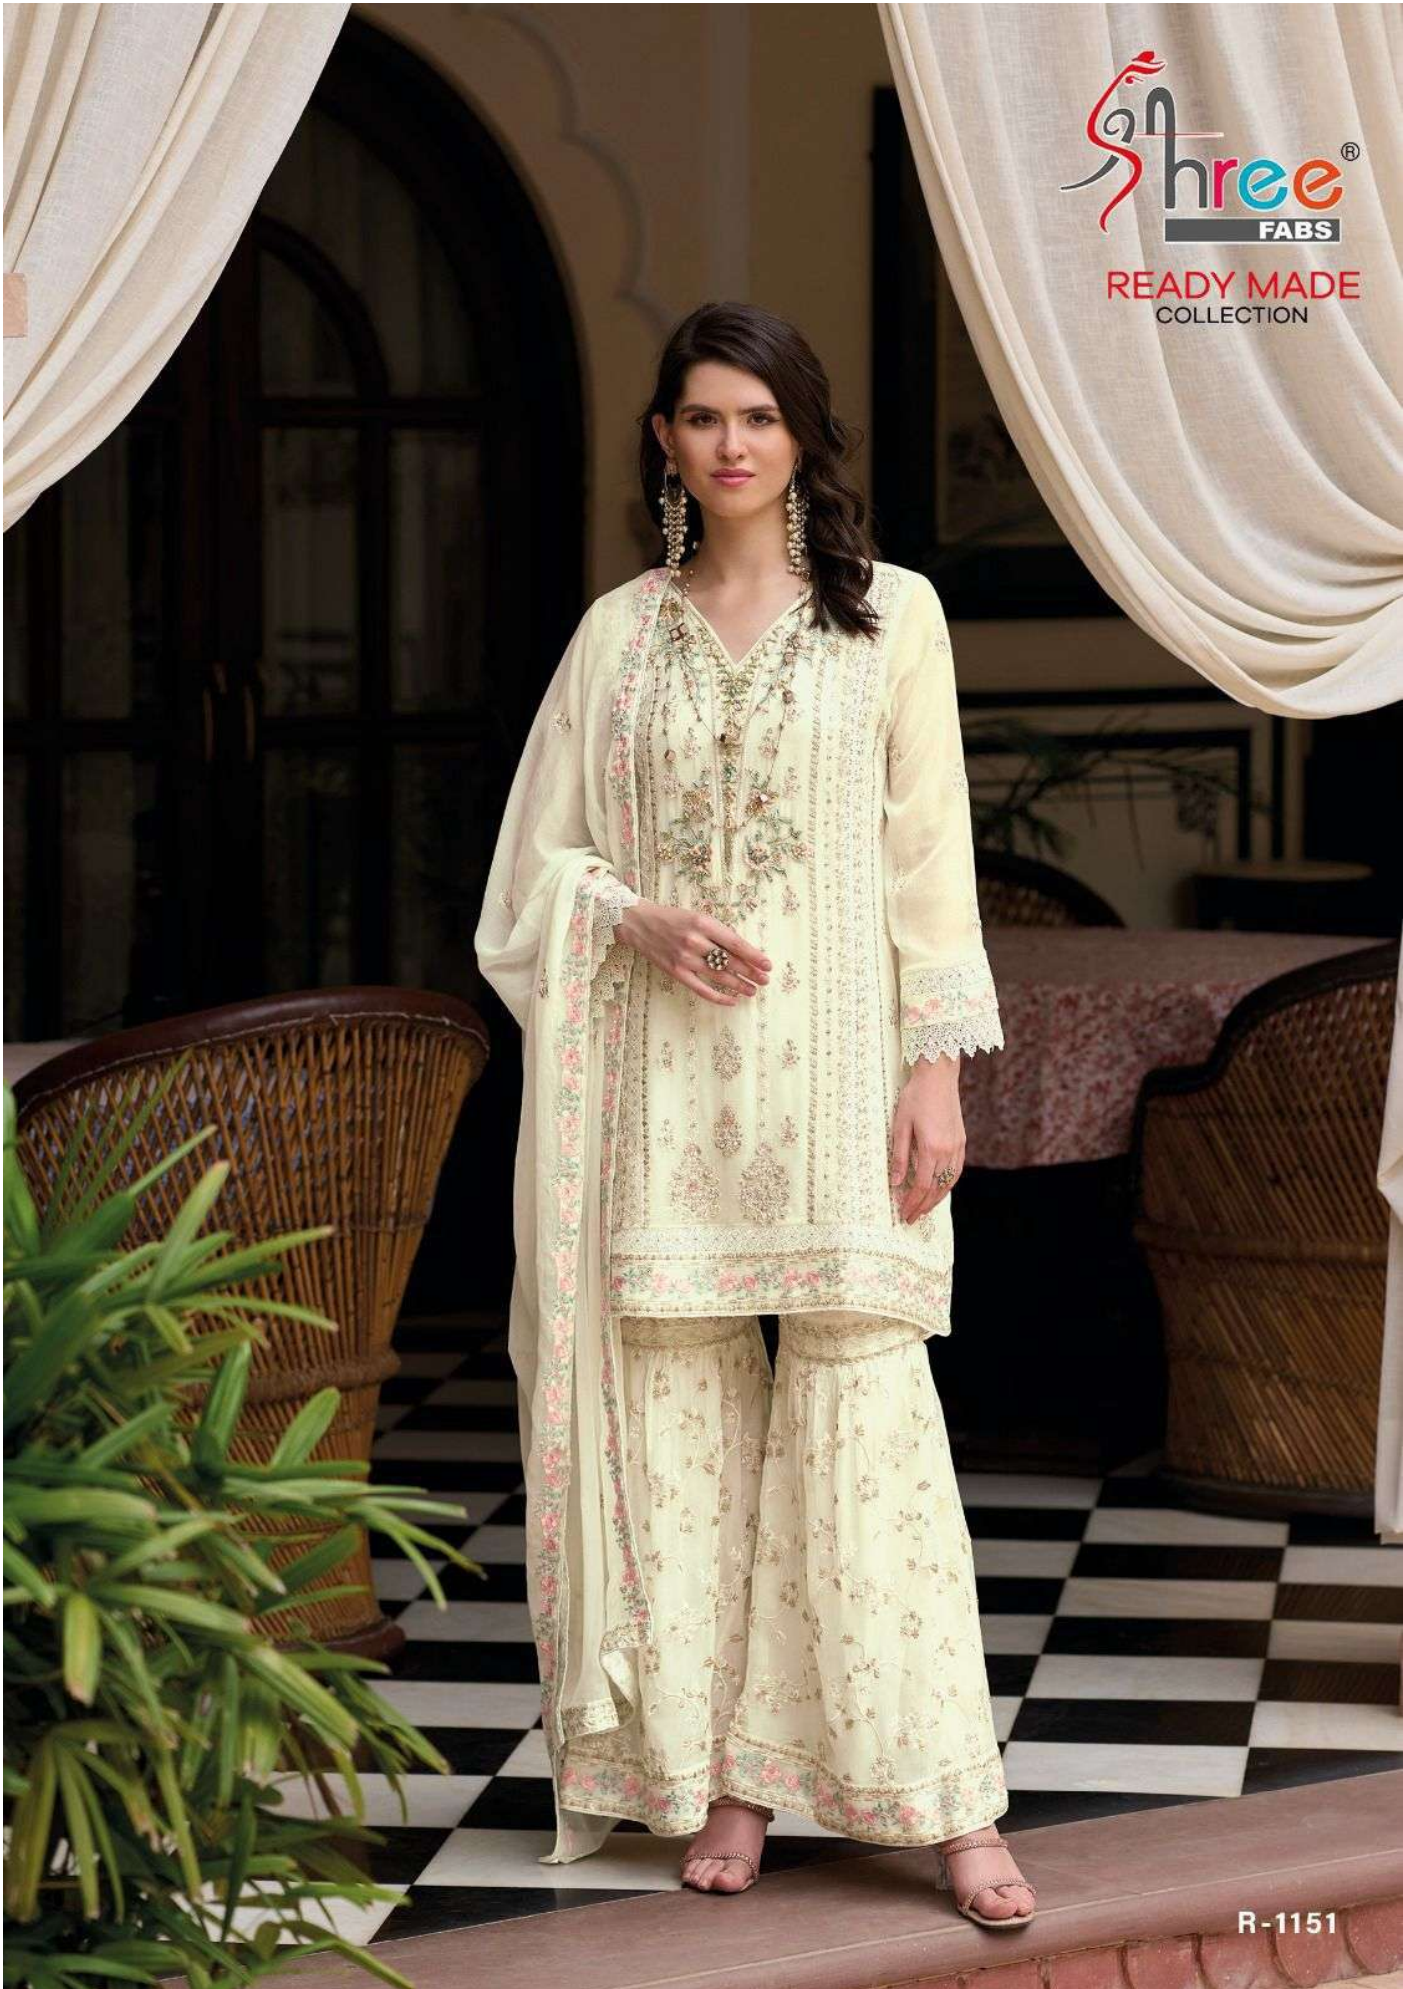

**Shree**<sup>®</sup>  
FABS

READY MADE  
COLLECTION

R-1151

**READY MADE**  
COLLECTION

**R-1151 A**

**CARE INSTRUCTIONS**

- DO NOT USE ANY TYPE OF BLEACH OR STAIN REMOVING CHEMICALS
- DO NOT OVER EXPOSE DAMP FABRIC TO STRONG SUNLIGHT
- IRON AT MODERATE TEMPERATURE