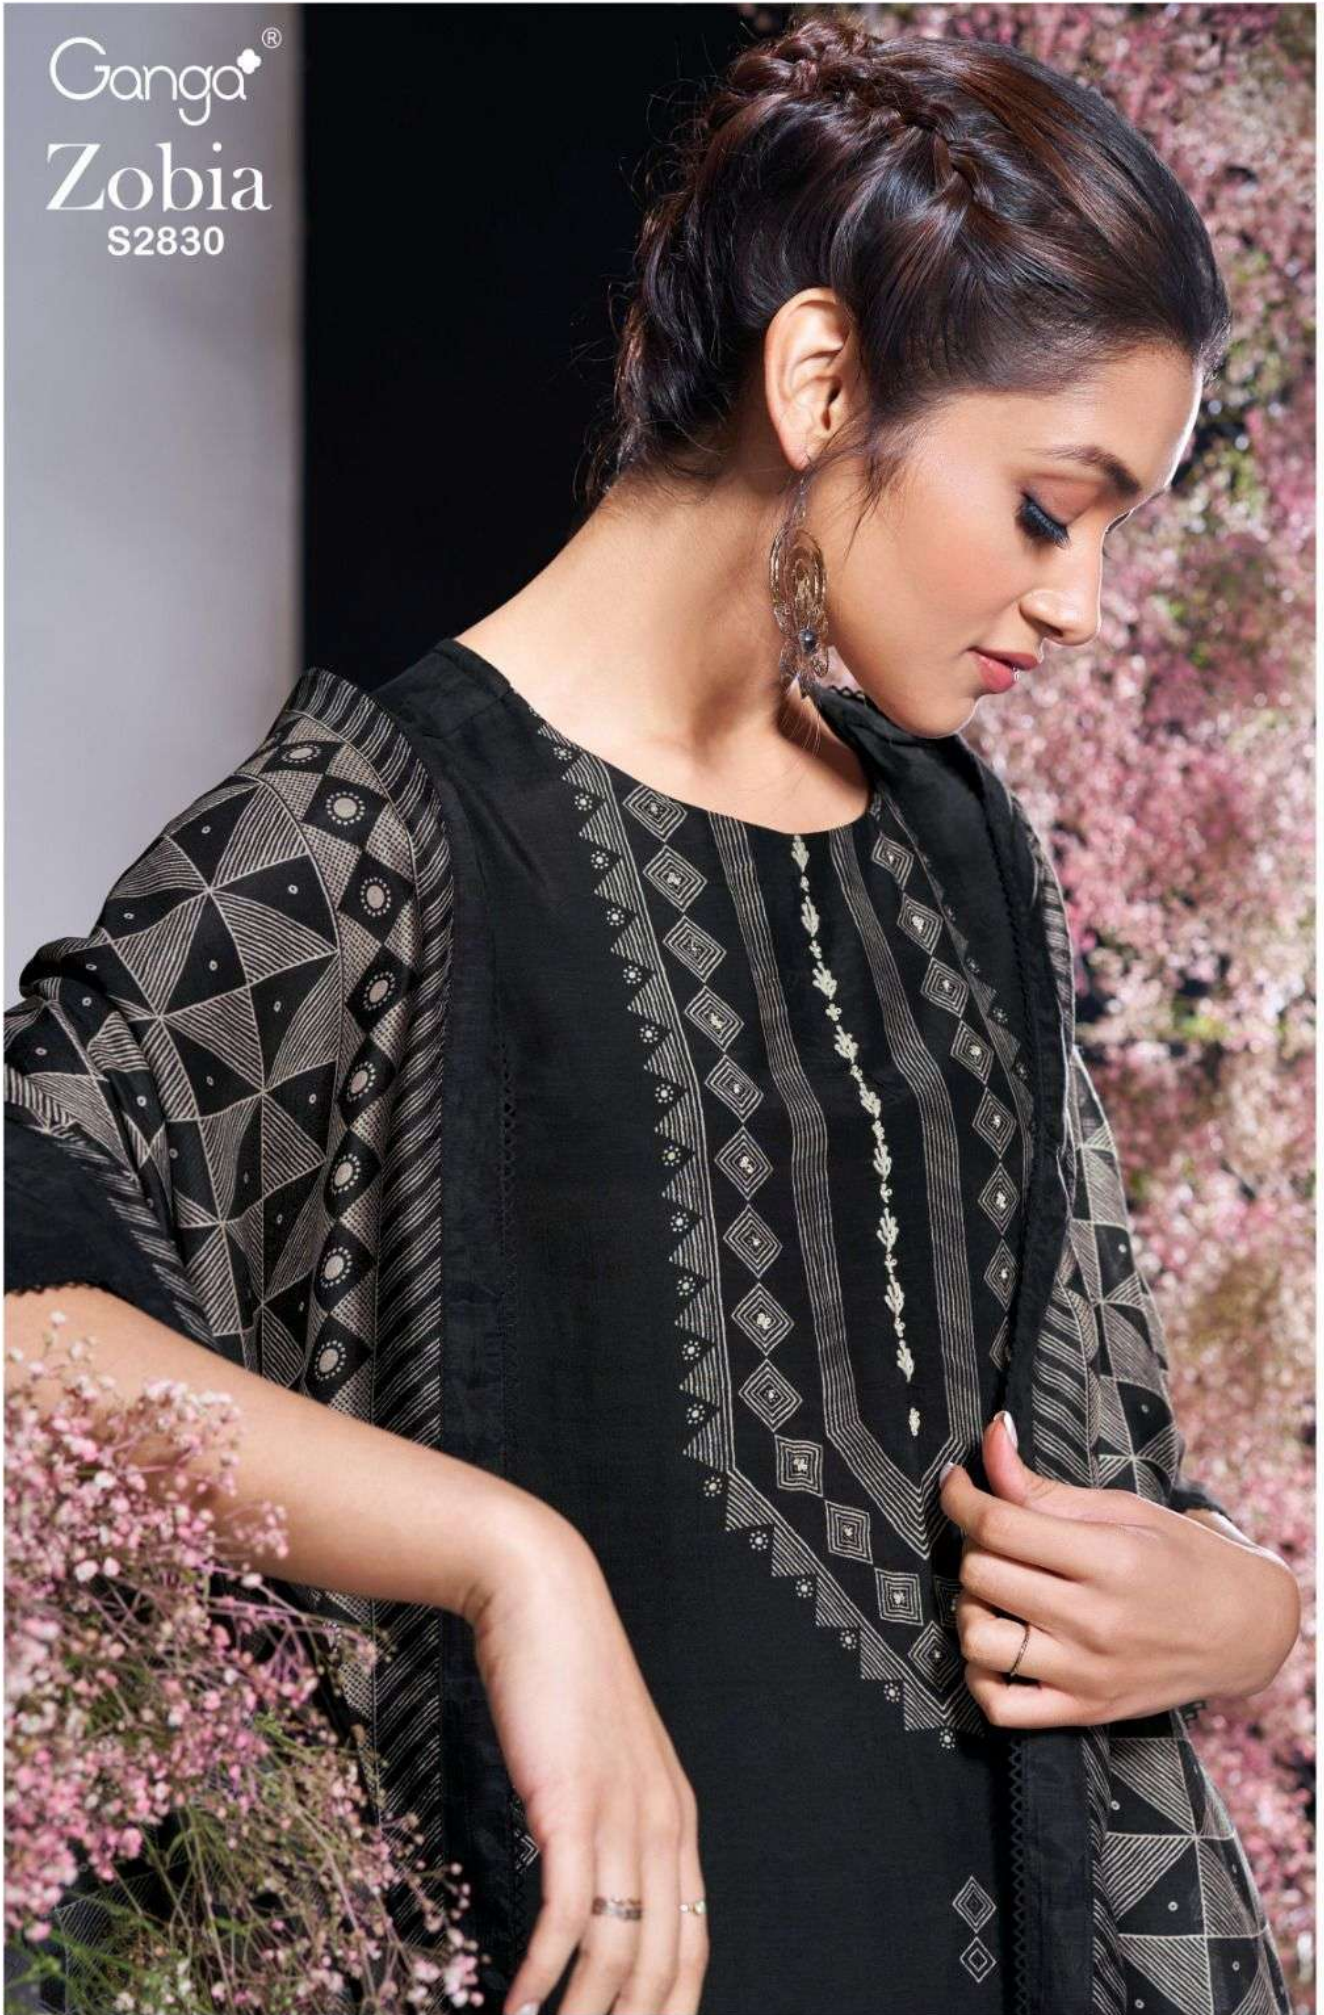

Ganga<sup>®</sup>  
Zobia  
S2830

S2830-A

S2830-B

S2830-C

PRODUCT NAME	<b>ZOBIA</b>
D.NO.	S2830
DESCRIPTION	<b>TOP</b> PREMIUM BEMBERG SILK PRINTED WITH HAND WORK , LACE FOR DAMAN AND SLEEVE  <b>BOTTOM</b> PREMIUM SILK SATIN SOLID COLOUR  <b>DUPATTA</b> PREMIUM BEMBERG LAWN PRINTED WITH FOUR SIDE LACE
HSN CODE	<b>540834</b>
WHOLESALE PRICE	<b>2060/- EACH+GST(EXTRA)</b>

S2830-A

S2830-B

S2830-C

Ganga®  
Zobia  
S2830- A/B/C