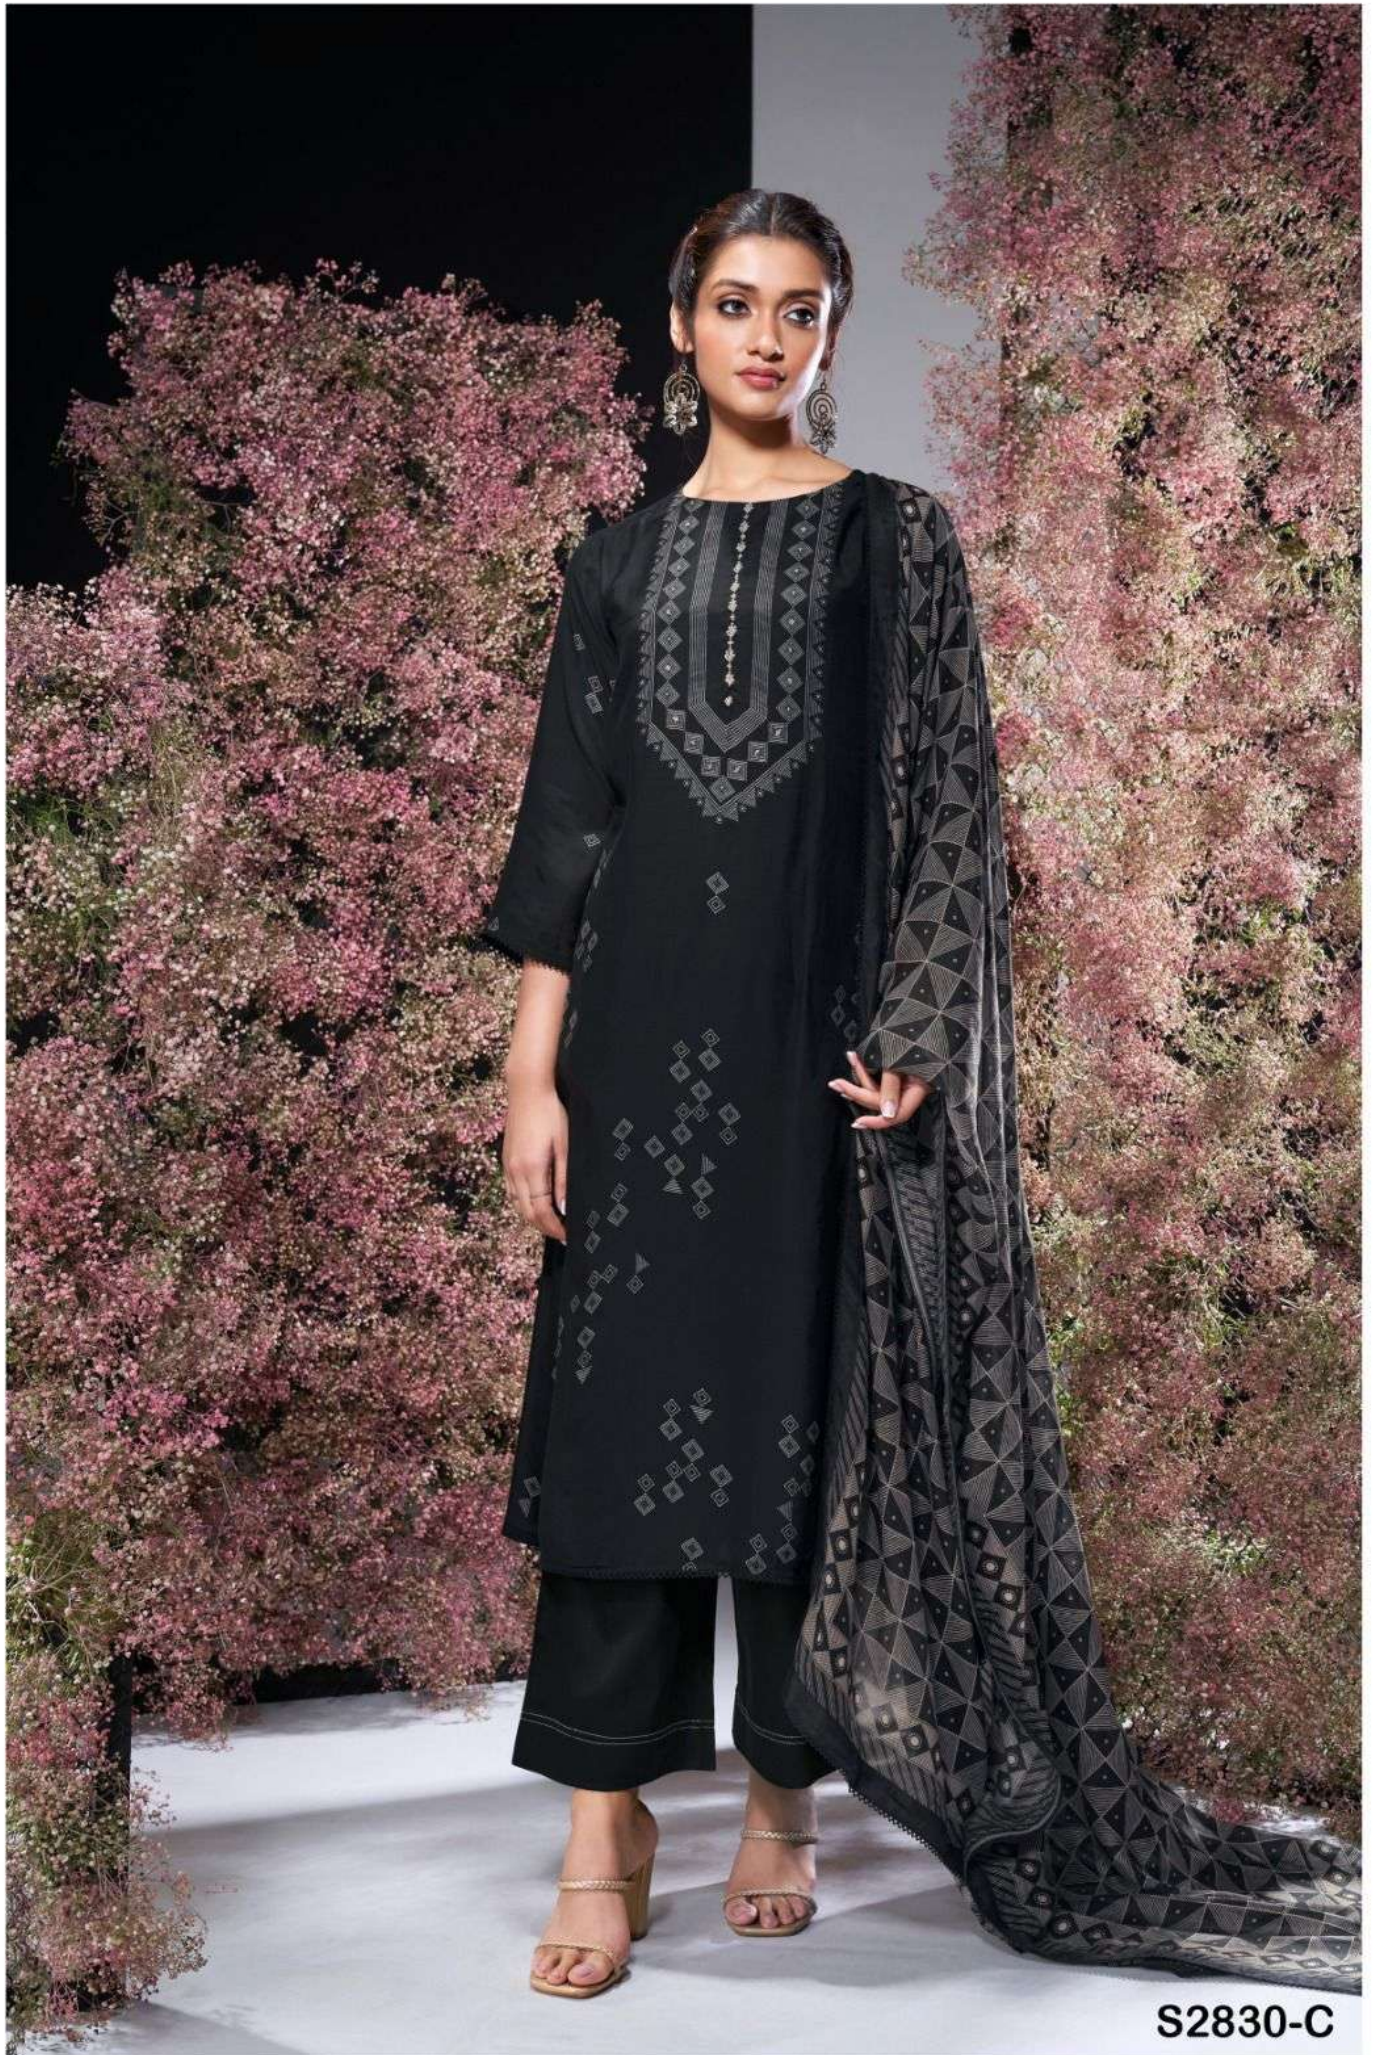

Ganga<sup>®</sup>  
Zobia  
S2830

S2830-A

S2830-B

S2830-C

PRODUCT NAME	<b>ZOBIA</b>
D.NO.	S2830
DESCRIPTION	<b>TOP</b> PREMIUM BEMBERG SILK PRINTED WITH HAND WORK , LACE FOR DAMAN AND SLEEVE  <b>BOTTOM</b> PREMIUM SILK SATIN SOLID COLOUR  <b>DUPATTA</b> PREMIUM BEMBERG LAWN PRINTED WITH FOUR SIDE LACE
HSN CODE	<b>540834</b>
WHOLESALE PRICE	<b>2060/- EACH+GST(EXTRA)</b>

S2830-A

S2830-B

S2830-C

Ganga®  
Zobia  
S2830- A/B/C