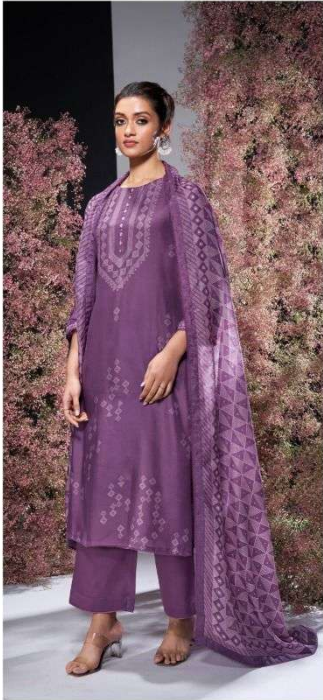

Ganga<sup>®</sup>  
Zobia  
S2830

S2830-A

S2830-B

S2830-C

PRODUCT NAME	<b>ZOBIA</b>
D.NO.	S2830
DESCRIPTION	<b>TOP</b> PREMIUM BEMBERG SILK PRINTED WITH HAND WORK , LACE FOR DAMAN AND SLEEVE  <b>BOTTOM</b> PREMIUM SILK SATIN SOLID COLOUR  <b>DUPATTA</b> PREMIUM BEMBERG LAWN PRINTED WITH FOUR SIDE LACE
HSN CODE	<b>540834</b>
WHOLESALE PRICE	<b>2060/- EACH+GST(EXTRA)</b>

S2830-A

S2830-B

S2830-C

Ganga®  
Zobia  
S2830- A/B/C