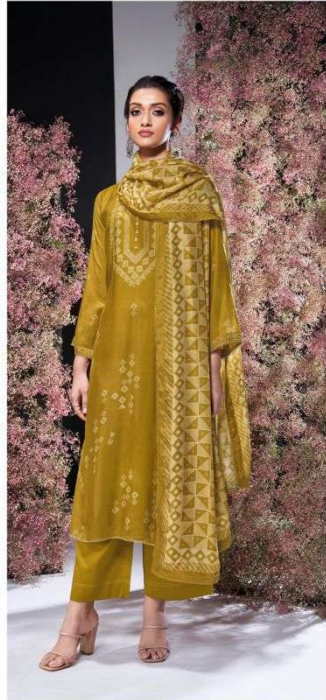

Ganga[®]
Zobia
S2830

S2830-A

S2830-B

S2830-C

PRODUCT NAME	ZOBIA
D.NO.	S2830
DESCRIPTION	<p>TOP PREMIUM BEMBERG SILK PRINTED WITH HAND WORK , LACE FOR DAMAN AND SLEEVE</p> <p>BOTTOM PREMIUM SILK SATIN SOLID COLOUR</p> <p>DUPATTA PREMIUM BEMBERG LAWN PRINTED WITH FOUR SIDE LACE</p>
HSN CODE	540834
WHOLESALE PRICE	2060/- EACH+GST(EXTRA)

S2830-A

S2830-B

S2830-C

Ganga®
Zobia
S2830- A/B/C