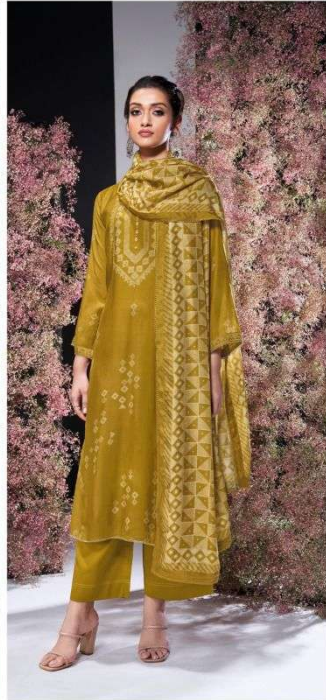

Ganga<sup>®</sup>  
Zobia  
S2830

S2830-A

S2830-B

S2830-C

PRODUCT NAME	<b>ZOBIA</b>
D.NO.	S2830
DESCRIPTION	<b>TOP</b> PREMIUM BEMBERG SILK PRINTED WITH HAND WORK , LACE FOR DAMAN AND SLEEVE  <b>BOTTOM</b> PREMIUM SILK SATIN SOLID COLOUR  <b>DUPATTA</b> PREMIUM BEMBERG LAWN PRINTED WITH FOUR SIDE LACE
HSN CODE	<b>540834</b>
WHOLESALE PRICE	<b>2060/- EACH+GST(EXTRA)</b>

S2830-A

S2830-B

S2830-C

Ganga®  
Zobia  
S2830- A/B/C