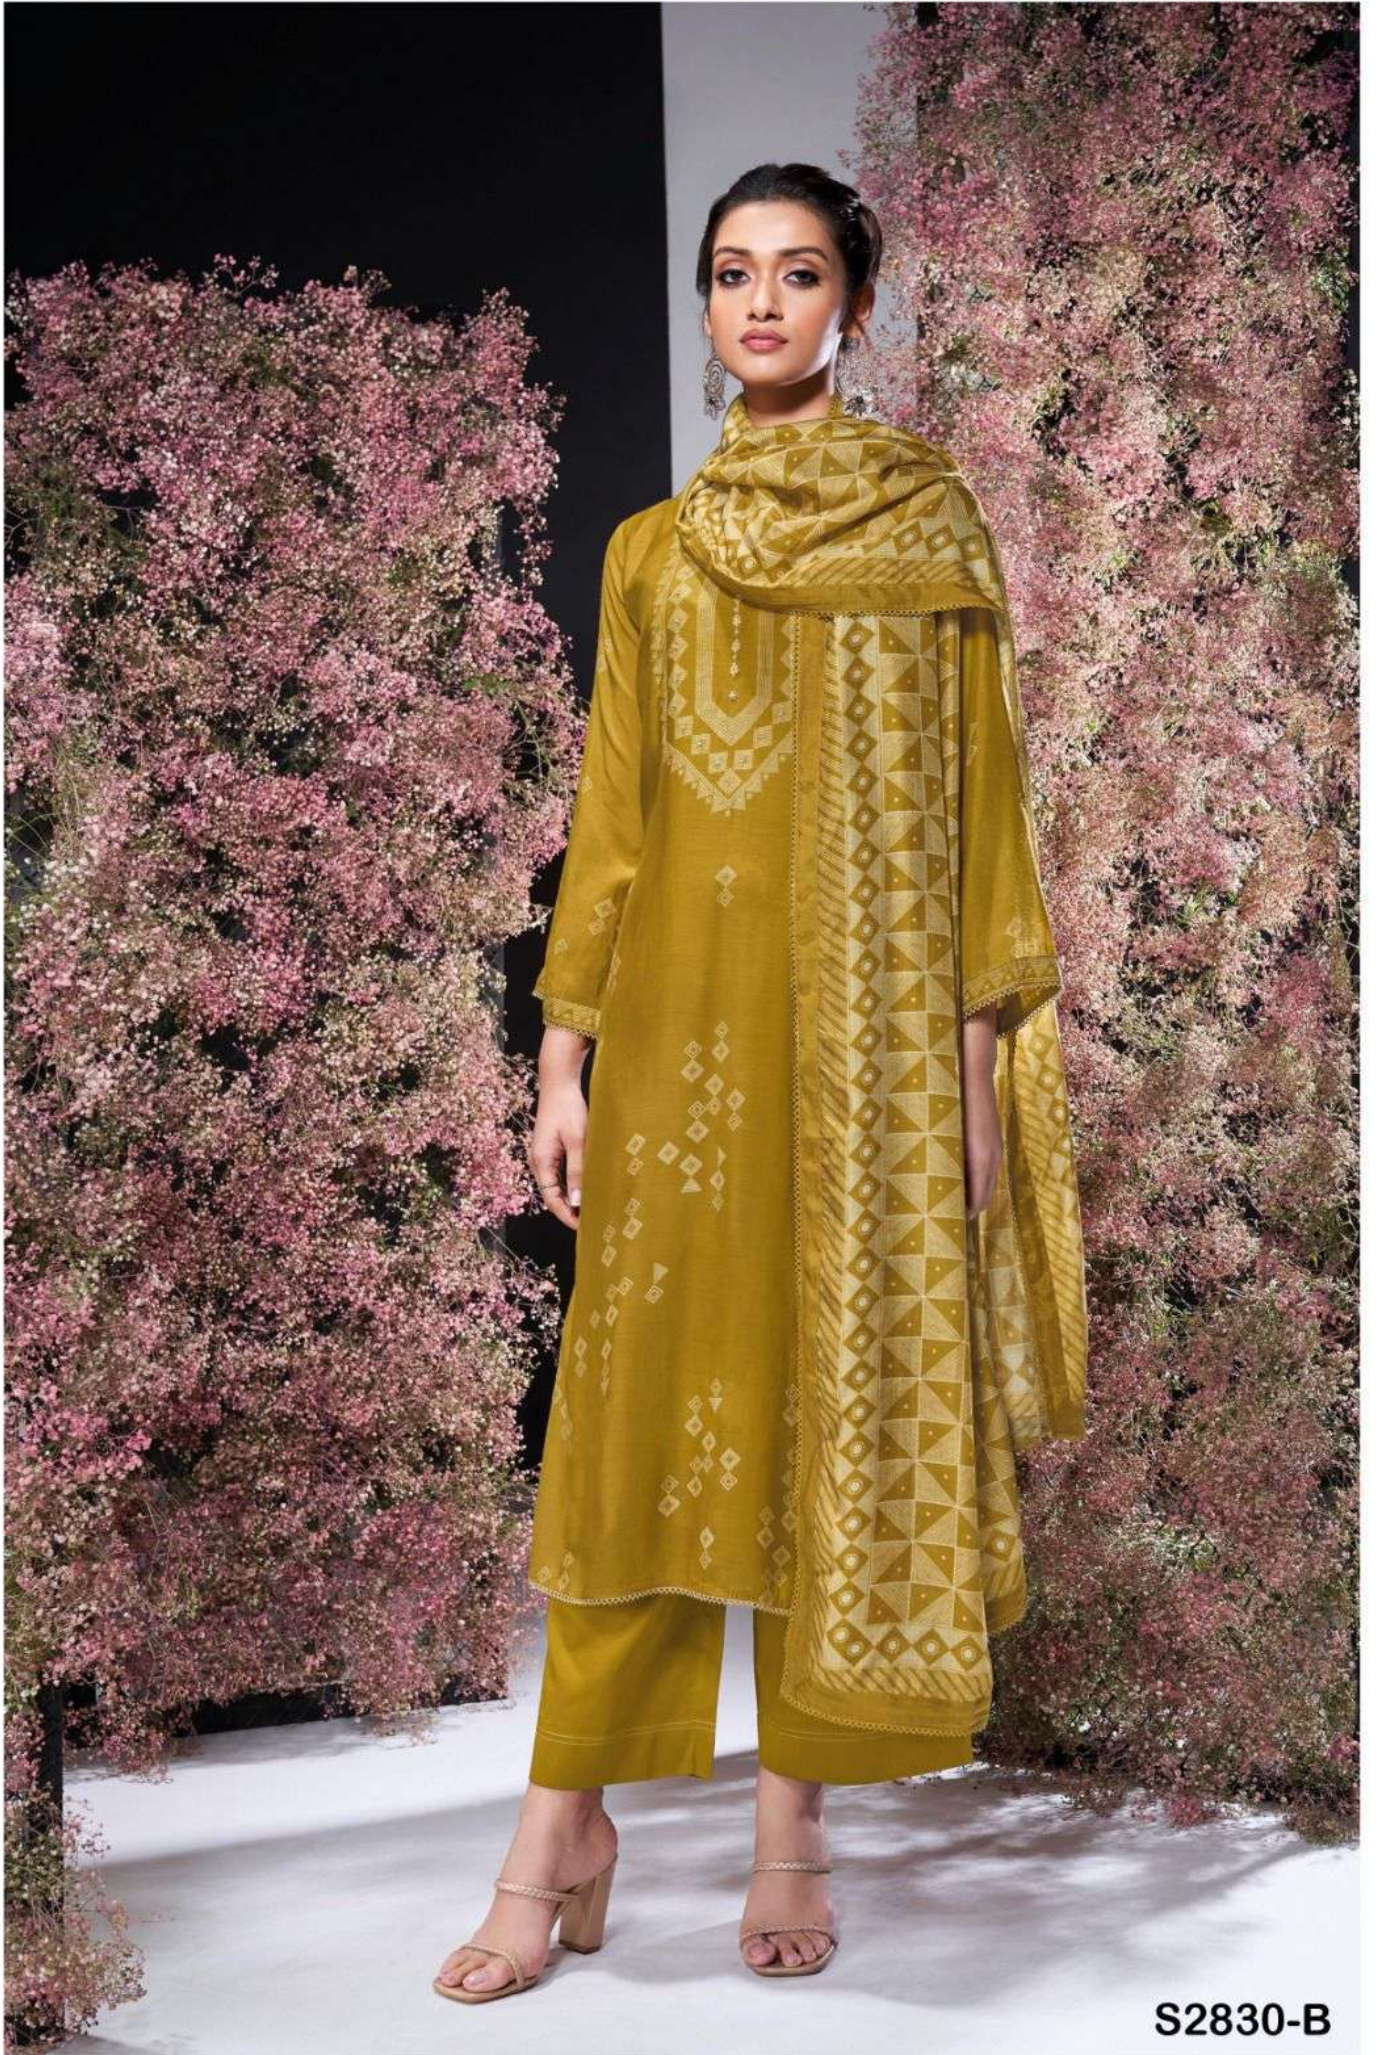

Ganga[®]
Zobia
S2830

S2830-A

S2830-B

S2830-C

PRODUCT NAME	ZOBIA
D.NO.	S2830
DESCRIPTION	<p>TOP PREMIUM BEMBERG SILK PRINTED WITH HAND WORK , LACE FOR DAMAN AND SLEEVE</p> <p>BOTTOM PREMIUM SILK SATIN SOLID COLOUR</p> <p>DUPATTA PREMIUM BEMBERG LAWN PRINTED WITH FOUR SIDE LACE</p>
HSN CODE	540834
WHOLESALE PRICE	2060/- EACH+GST(EXTRA)

S2830-A

S2830-B

S2830-C

Ganga®
Zobia
S2830- A/B/C