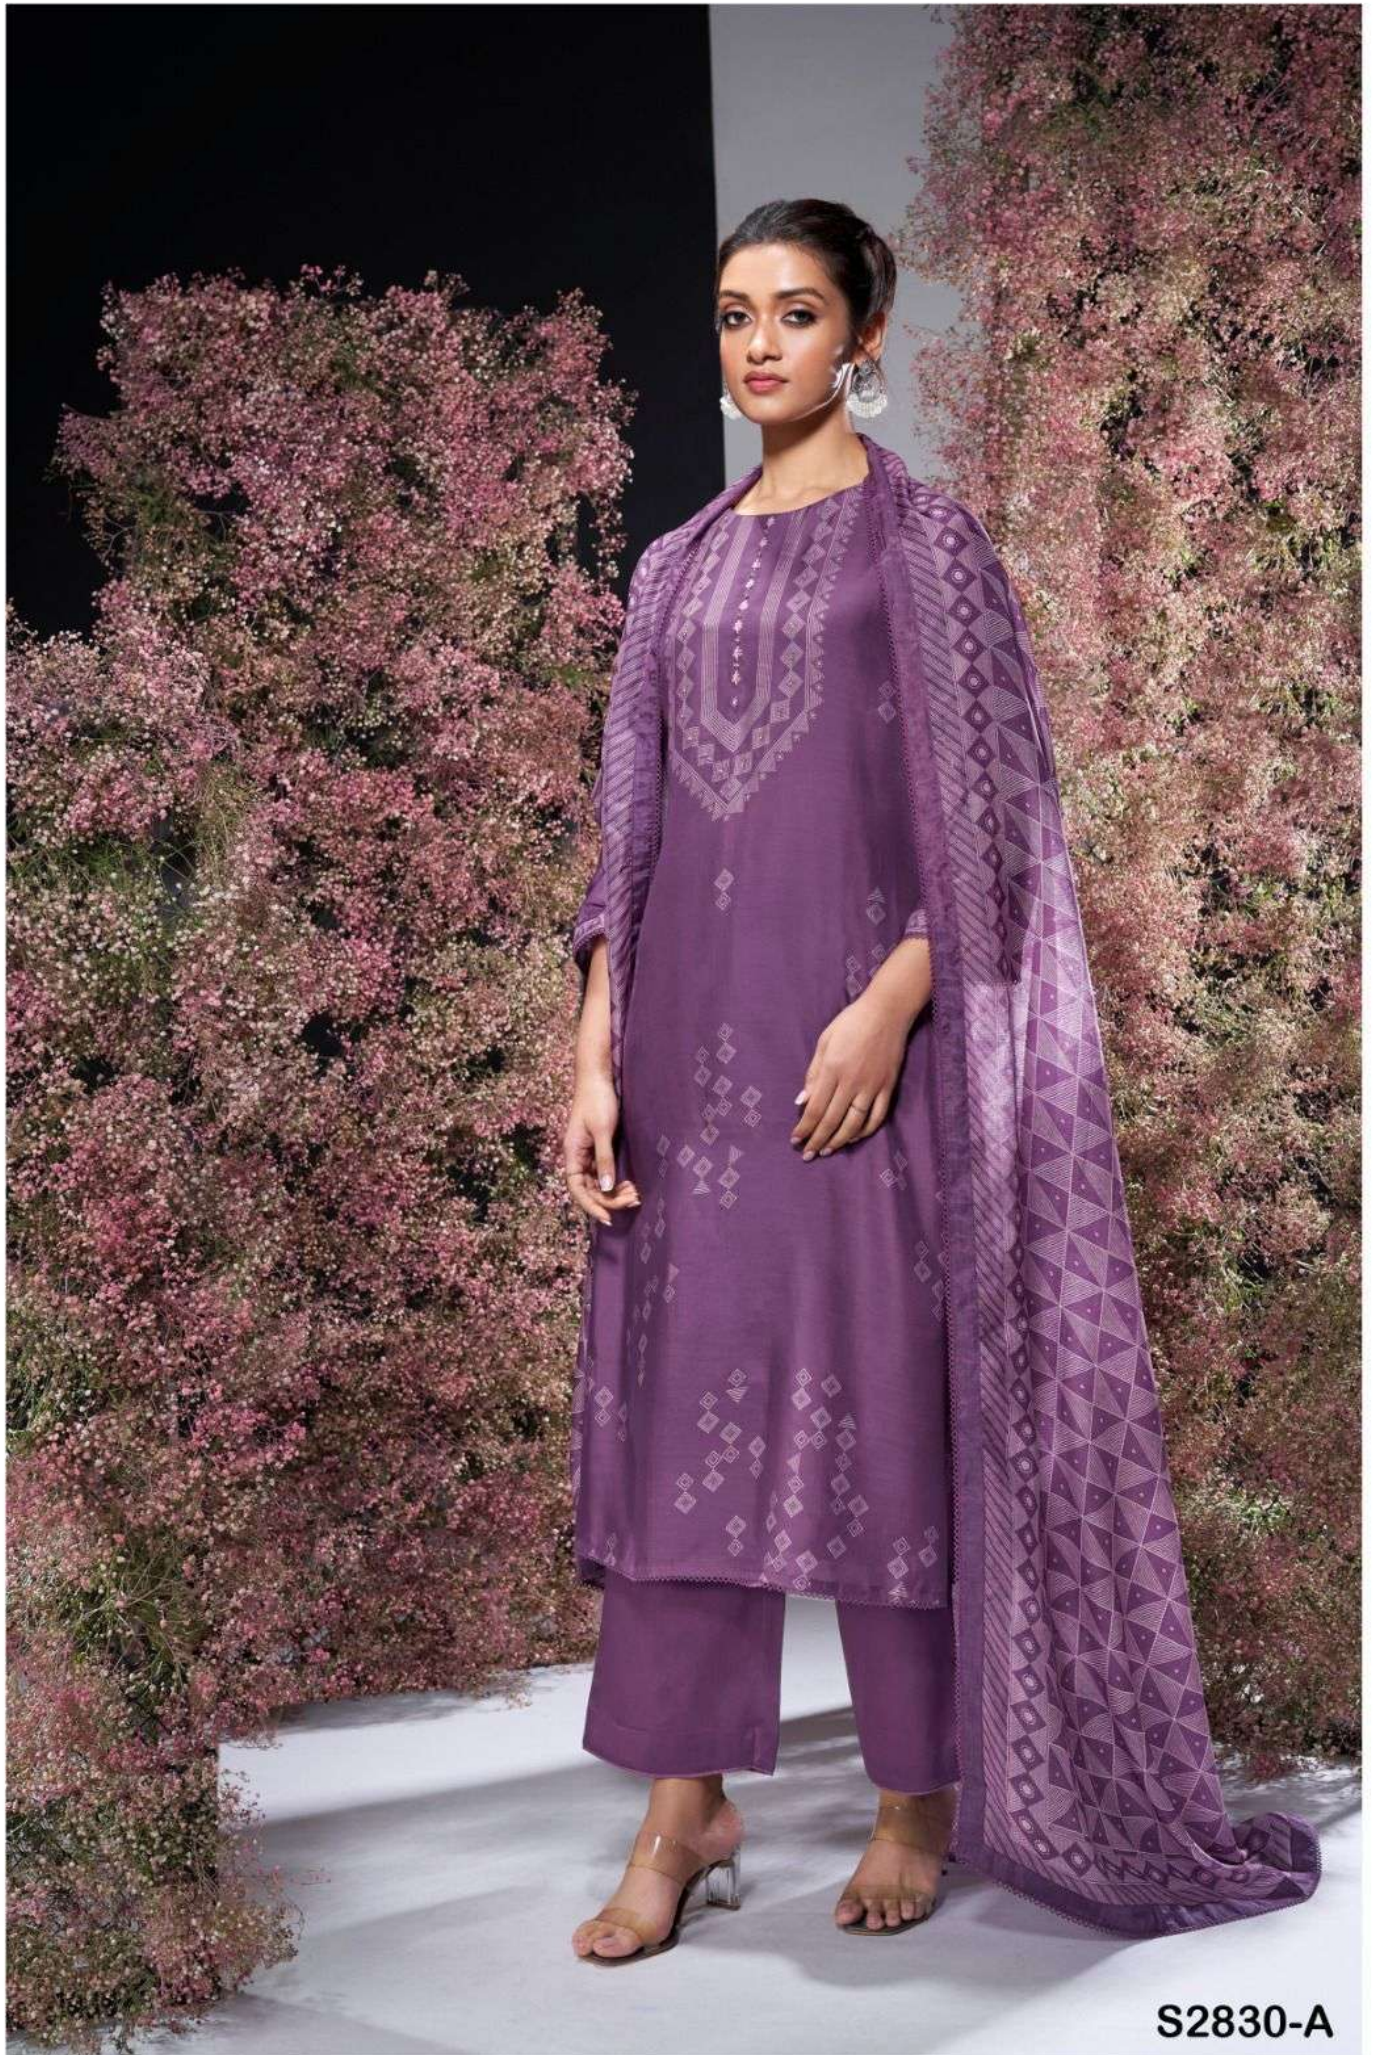

Ganga[®]
Zobia
S2830

S2830-A

S2830-B

S2830-C

PRODUCT NAME	ZOBIA
D.NO.	S2830
DESCRIPTION	<p>TOP PREMIUM BEMBERG SILK PRINTED WITH HAND WORK , LACE FOR DAMAN AND SLEEVE</p> <p>BOTTOM PREMIUM SILK SATIN SOLID COLOUR</p> <p>DUPATTA PREMIUM BEMBERG LAWN PRINTED WITH FOUR SIDE LACE</p>
HSN CODE	540834
WHOLESALE PRICE	2060/- EACH+GST(EXTRA)

S2830-A

S2830-B

S2830-C

Ganga®
Zobia
S2830- A/B/C