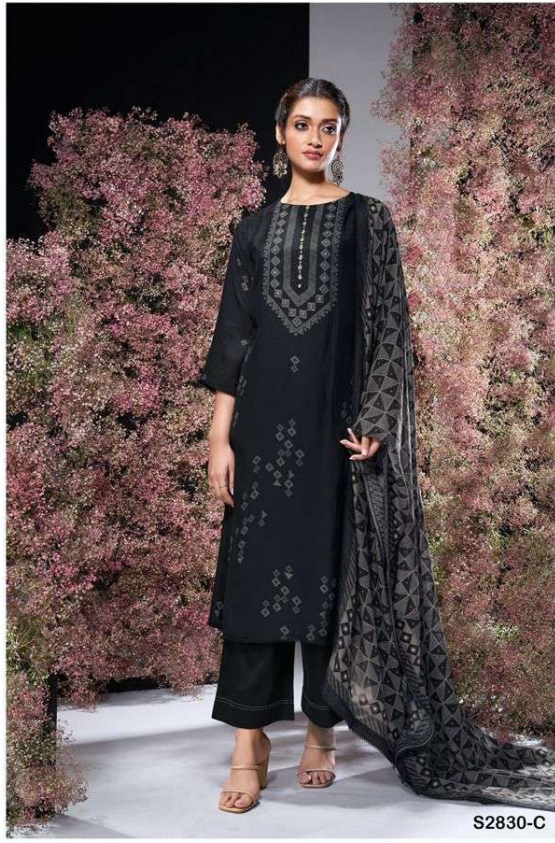

Ganga<sup>®</sup>  
Zobia  
S2830

S2830-A

S2830-B

S2830-C

PRODUCT NAME	<b>ZOBIA</b>
D.NO.	S2830
DESCRIPTION	<b>TOP</b> PREMIUM BEMBERG SILK PRINTED WITH HAND WORK , LACE FOR DAMAN AND SLEEVE  <b>BOTTOM</b> PREMIUM SILK SATIN SOLID COLOUR  <b>DUPATTA</b> PREMIUM BEMBERG LAWN PRINTED WITH FOUR SIDE LACE
HSN CODE	<b>540834</b>
WHOLESALE PRICE	<b>2060/- EACH+GST(EXTRA)</b>

S2830-A

S2830-B

S2830-C

Ganga®  
Zobia  
S2830- A/B/C