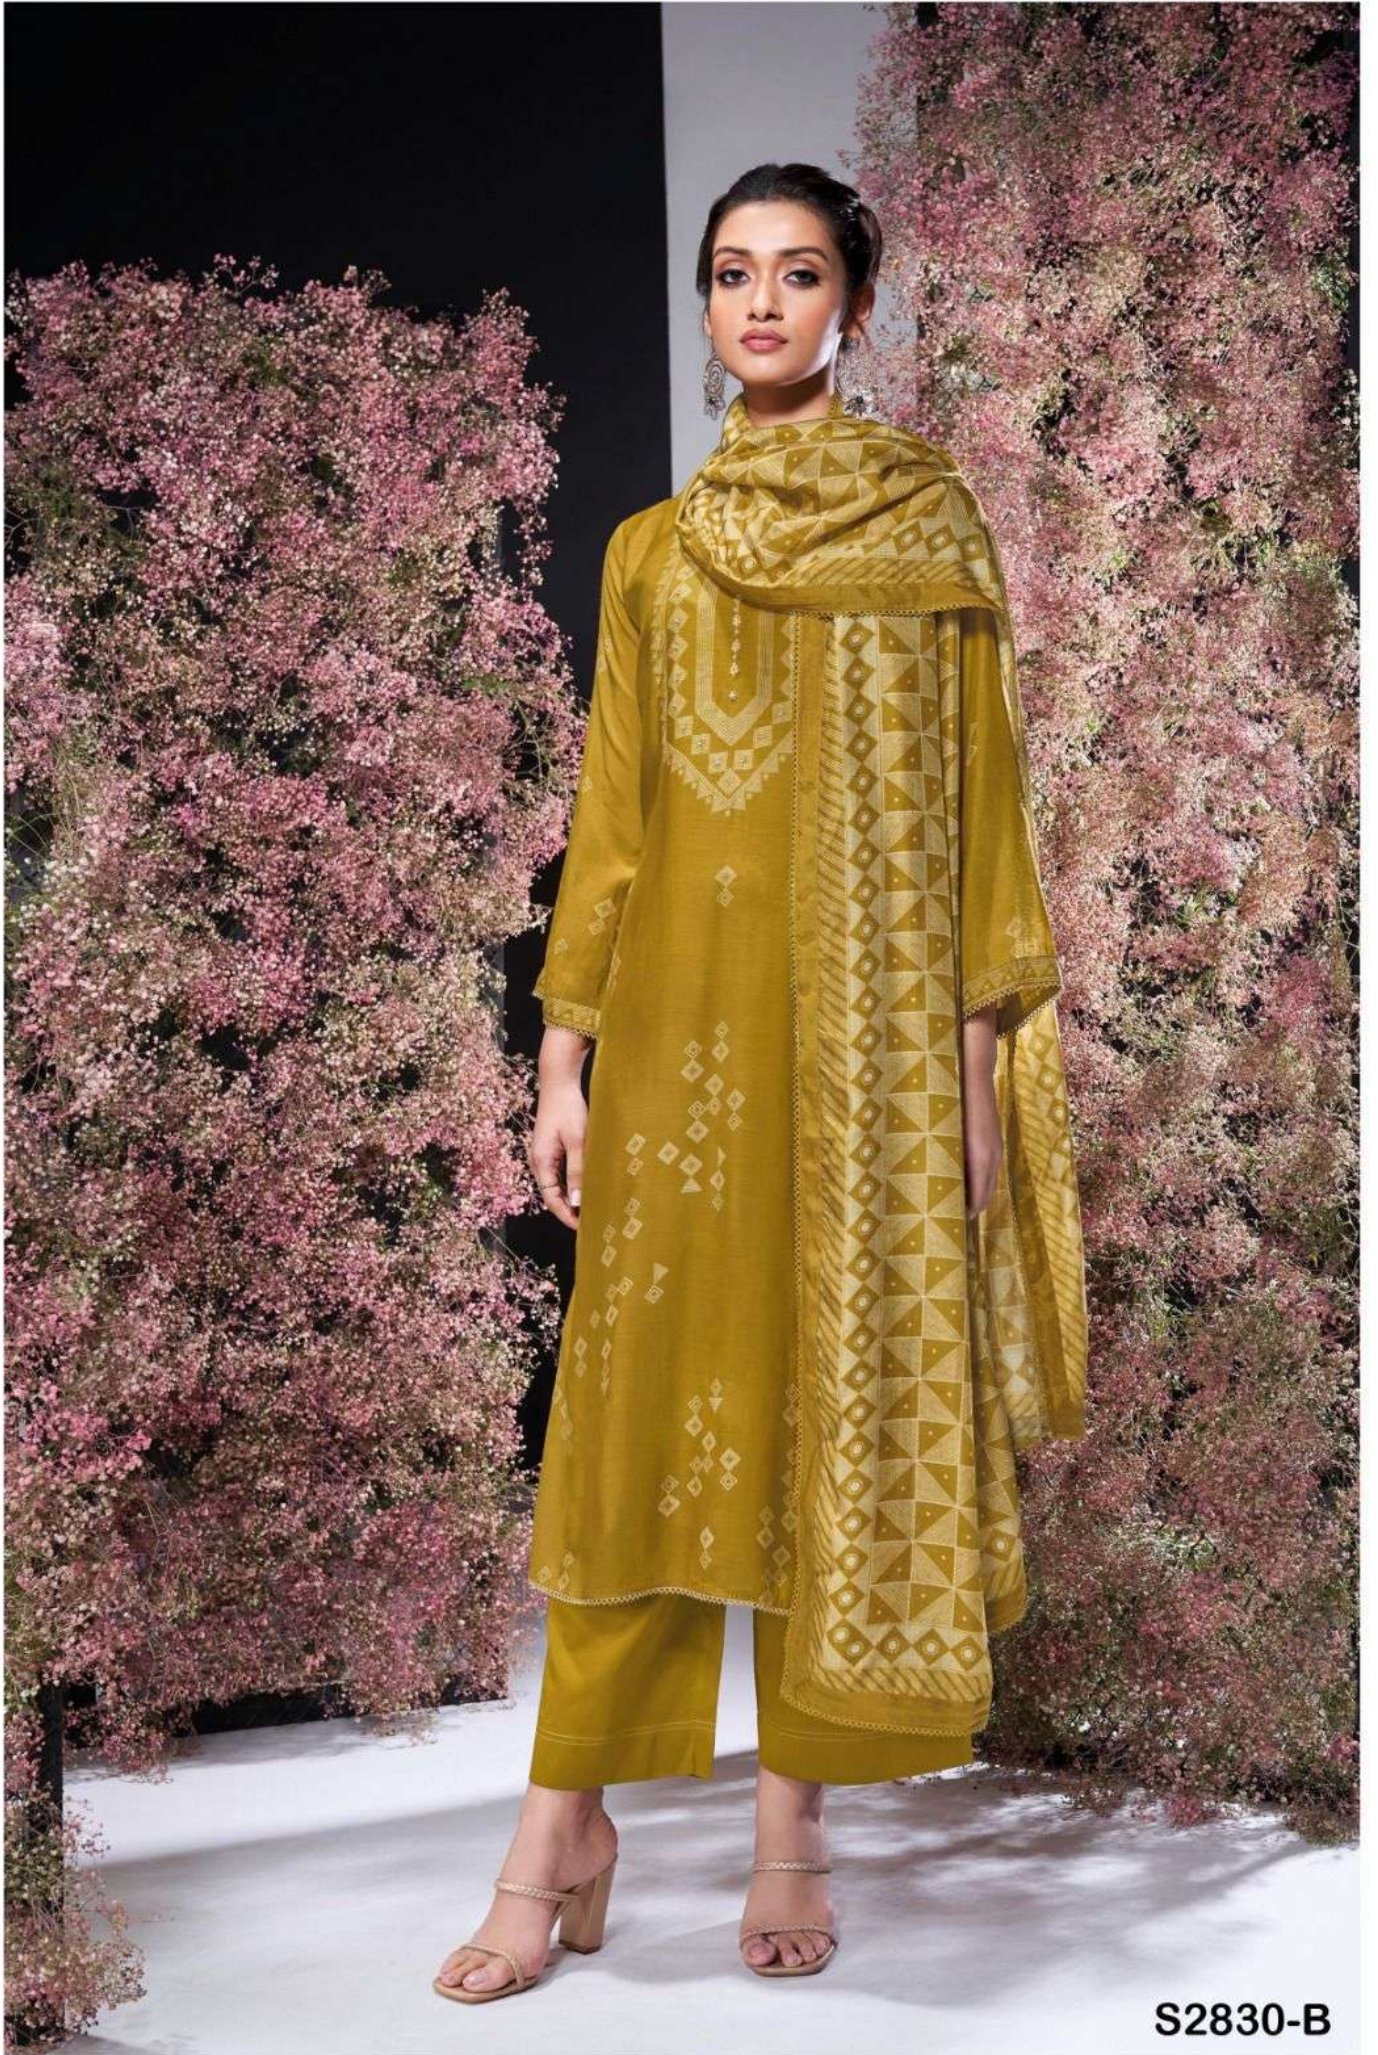

Ganga<sup>®</sup>  
Zobia  
S2830

S2830-A

S2830-B

S2830-C

PRODUCT NAME	<b>ZOBIA</b>
D.NO.	S2830
DESCRIPTION	<b>TOP</b> PREMIUM BEMBERG SILK PRINTED WITH HAND WORK , LACE FOR DAMAN AND SLEEVE  <b>BOTTOM</b> PREMIUM SILK SATIN SOLID COLOUR  <b>DUPATTA</b> PREMIUM BEMBERG LAWN PRINTED WITH FOUR SIDE LACE
HSN CODE	<b>540834</b>
WHOLESALE PRICE	<b>2060/- EACH+GST(EXTRA)</b>

S2830-A

S2830-B

S2830-C

Ganga®  
Zobia  
S2830- A/B/C