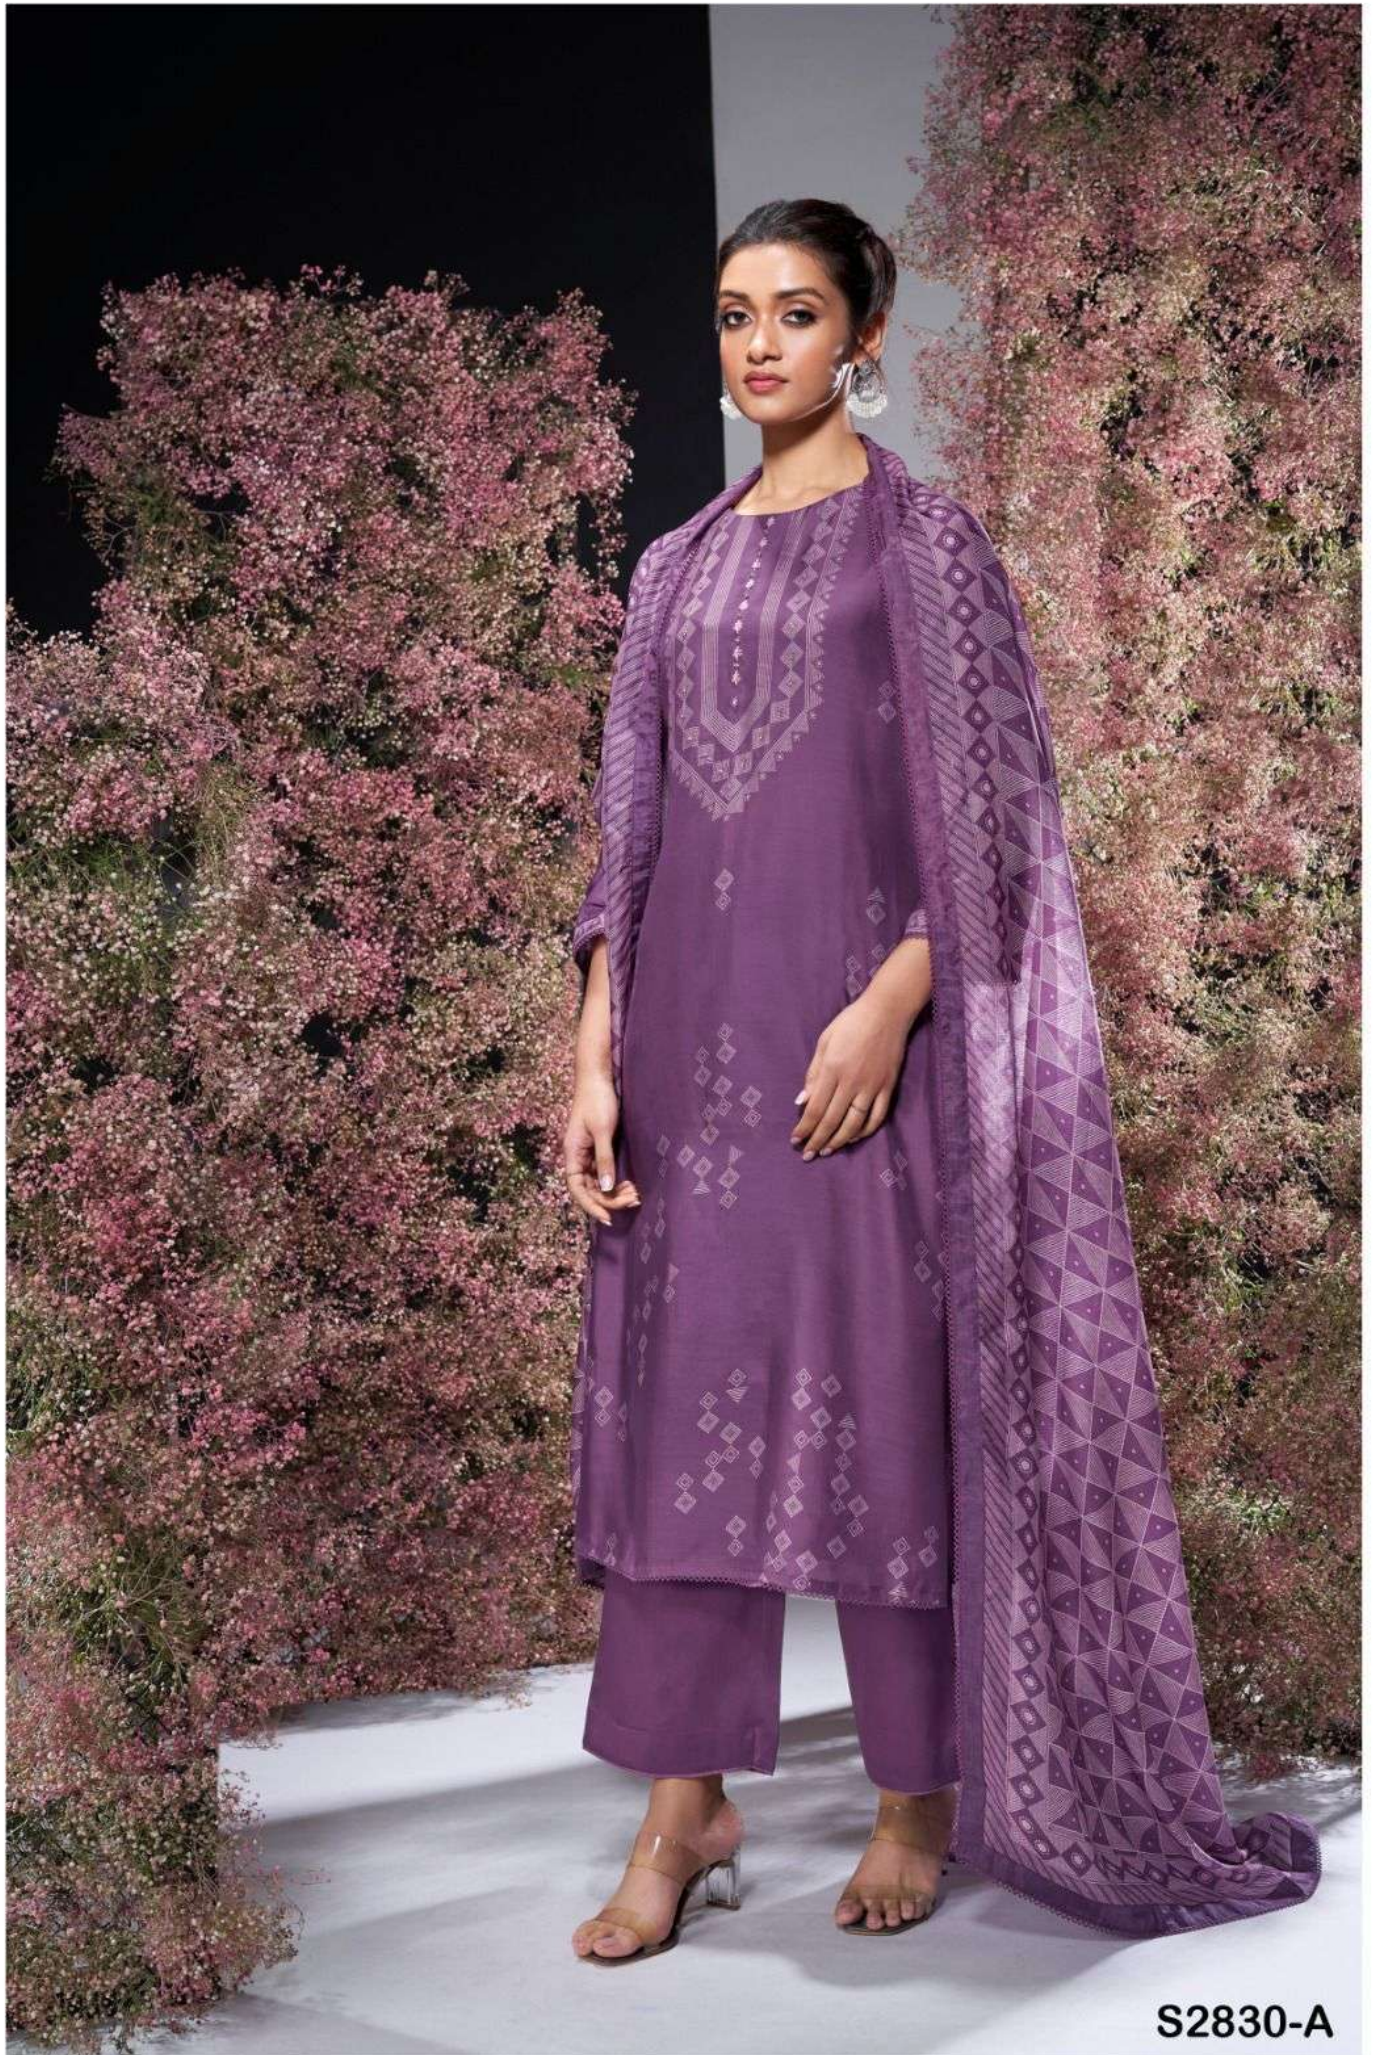

Ganga<sup>®</sup>  
Zobia  
S2830

S2830-A

S2830-B

S2830-C

PRODUCT NAME	<b>ZOBIA</b>
D.NO.	S2830
DESCRIPTION	<b>TOP</b> PREMIUM BEMBERG SILK PRINTED WITH HAND WORK , LACE FOR DAMAN AND SLEEVE  <b>BOTTOM</b> PREMIUM SILK SATIN SOLID COLOUR  <b>DUPATTA</b> PREMIUM BEMBERG LAWN PRINTED WITH FOUR SIDE LACE
HSN CODE	<b>540834</b>
WHOLESALE PRICE	<b>2060/- EACH+GST(EXTRA)</b>

S2830-A

S2830-B

S2830-C

Ganga®  
Zobia  
S2830- A/B/C