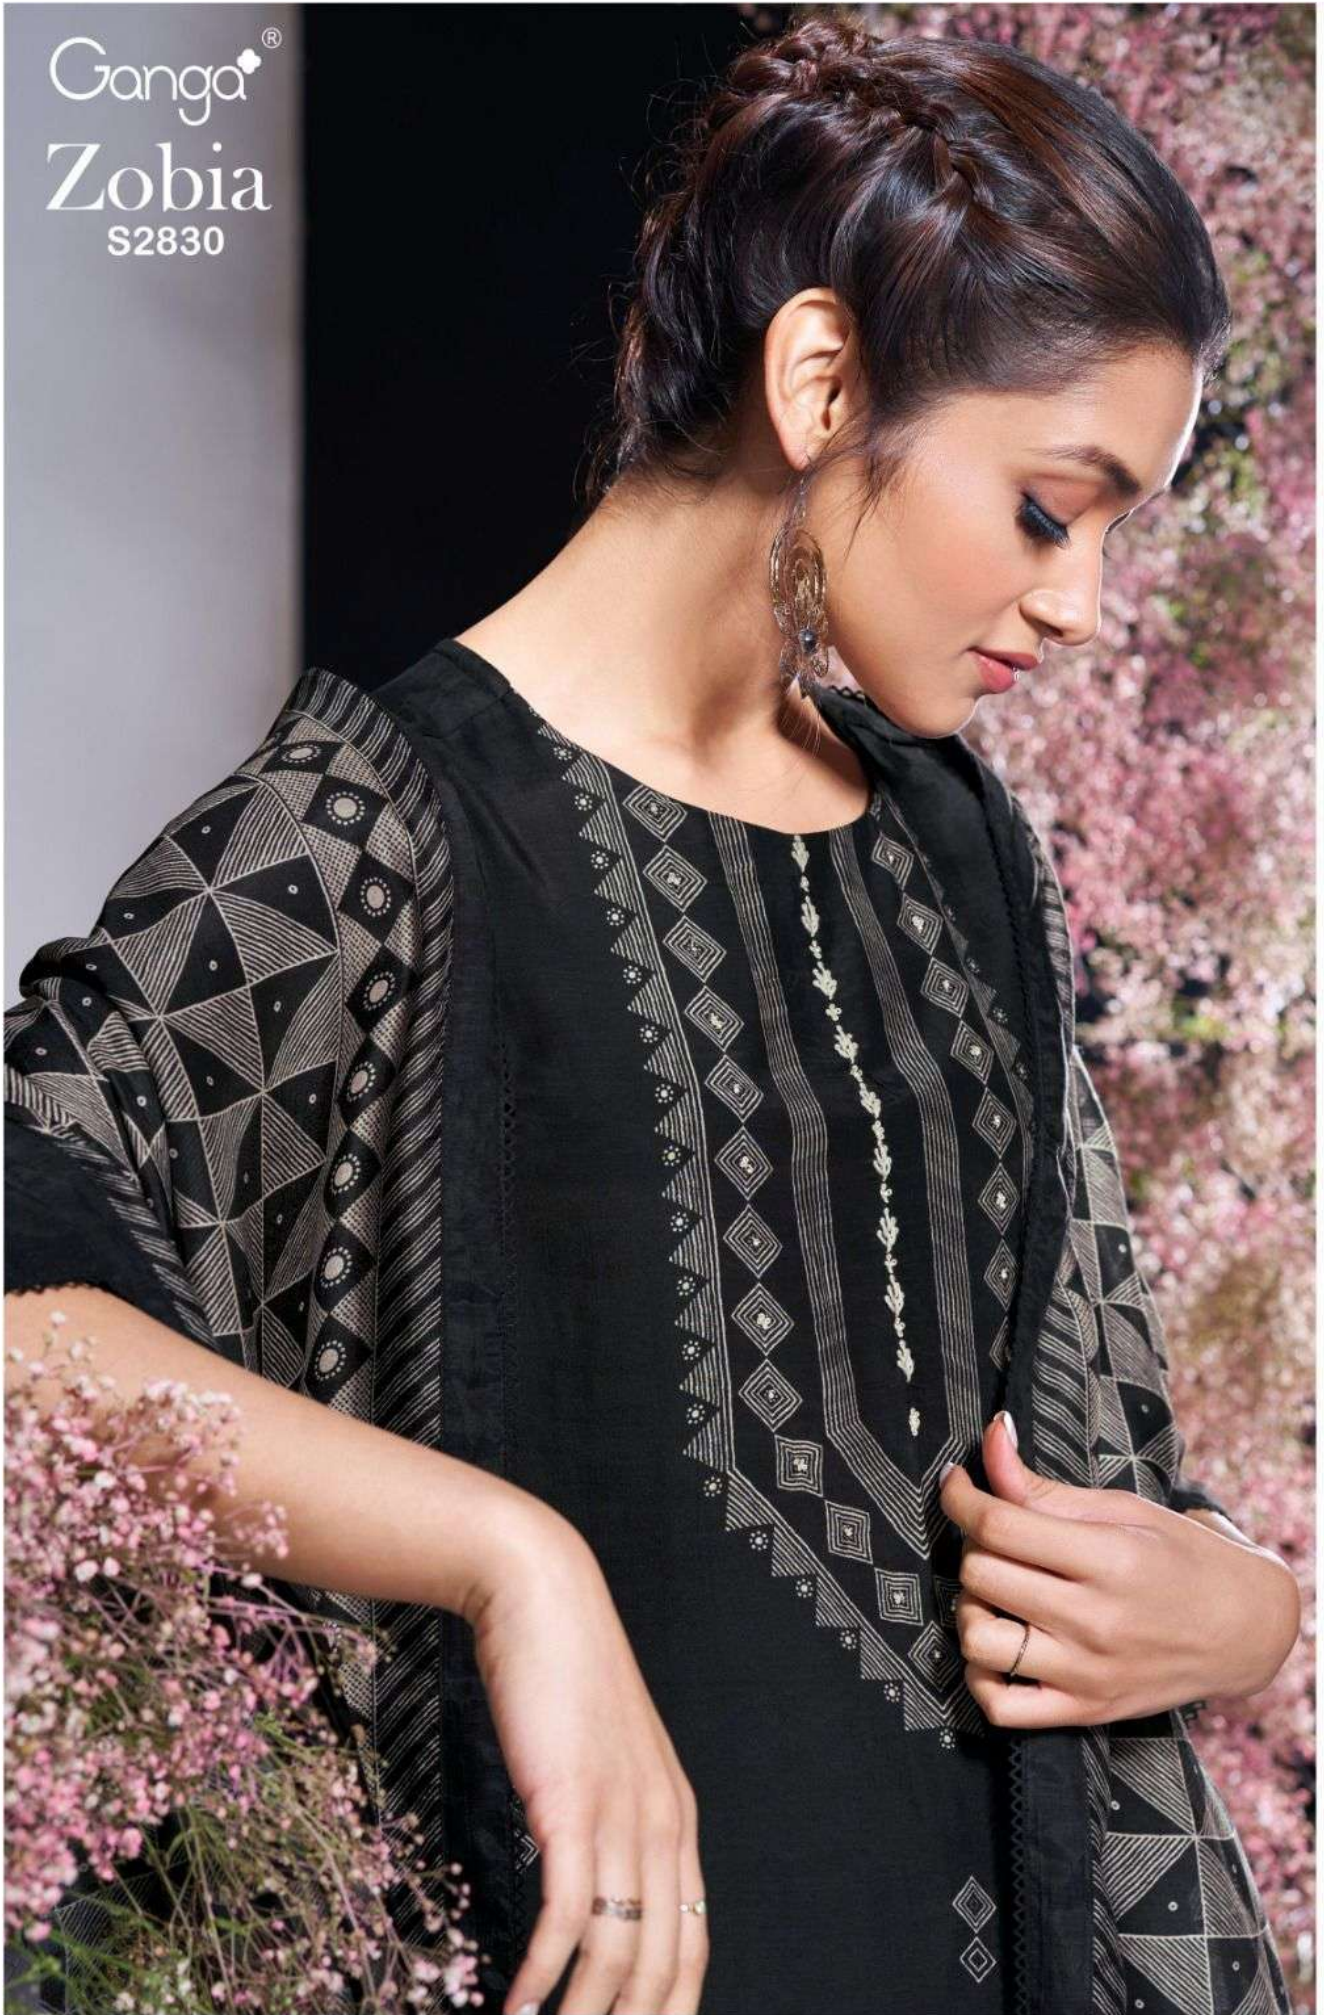

Ganga[®]
Zobia
S2830

S2830-A

S2830-B

S2830-C

PRODUCT NAME	ZOBIA
D.NO.	S2830
DESCRIPTION	<p>TOP PREMIUM BEMBERG SILK PRINTED WITH HAND WORK , LACE FOR DAMAN AND SLEEVE</p> <p>BOTTOM PREMIUM SILK SATIN SOLID COLOUR</p> <p>DUPATTA PREMIUM BEMBERG LAWN PRINTED WITH FOUR SIDE LACE</p>
HSN CODE	540834
WHOLESALE PRICE	2060/- EACH+GST(EXTRA)

S2830-A

S2830-B

S2830-C

Ganga®
Zobia
S2830- A/B/C