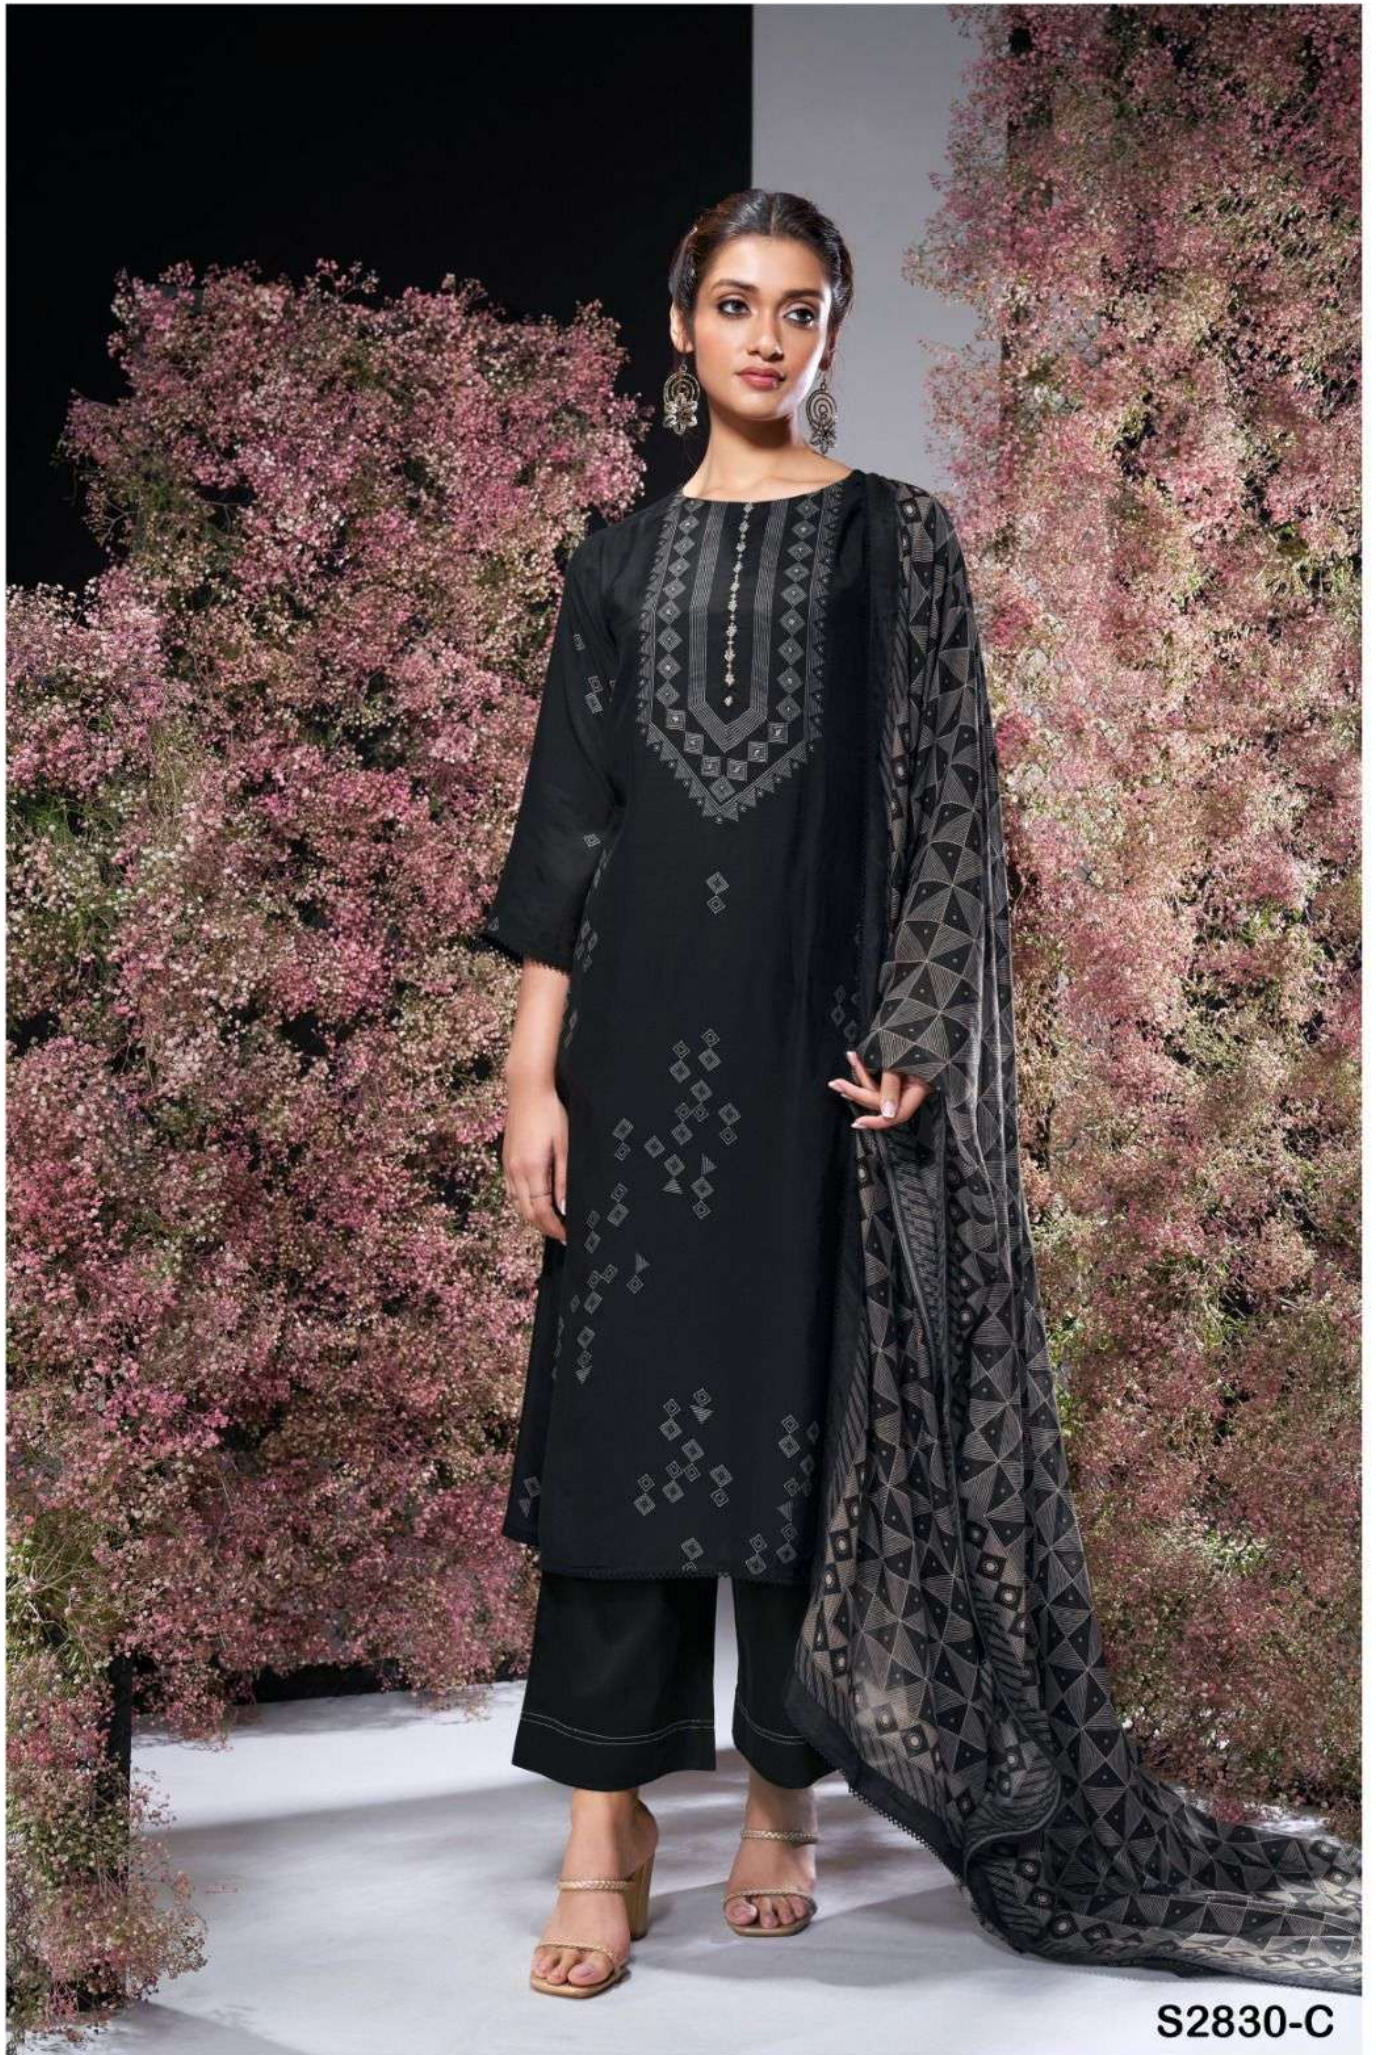

Ganga[®]
Zobia
S2830

S2830-A

S2830-B

S2830-C

PRODUCT NAME	ZOBIA
D.NO.	S2830
DESCRIPTION	<p>TOP PREMIUM BEMBERG SILK PRINTED WITH HAND WORK , LACE FOR DAMAN AND SLEEVE</p> <p>BOTTOM PREMIUM SILK SATIN SOLID COLOUR</p> <p>DUPATTA PREMIUM BEMBERG LAWN PRINTED WITH FOUR SIDE LACE</p>
HSN CODE	540834
WHOLESALE PRICE	2060/- EACH+GST(EXTRA)

S2830-A

S2830-B

S2830-C

Ganga®
Zobia
S2830- A/B/C