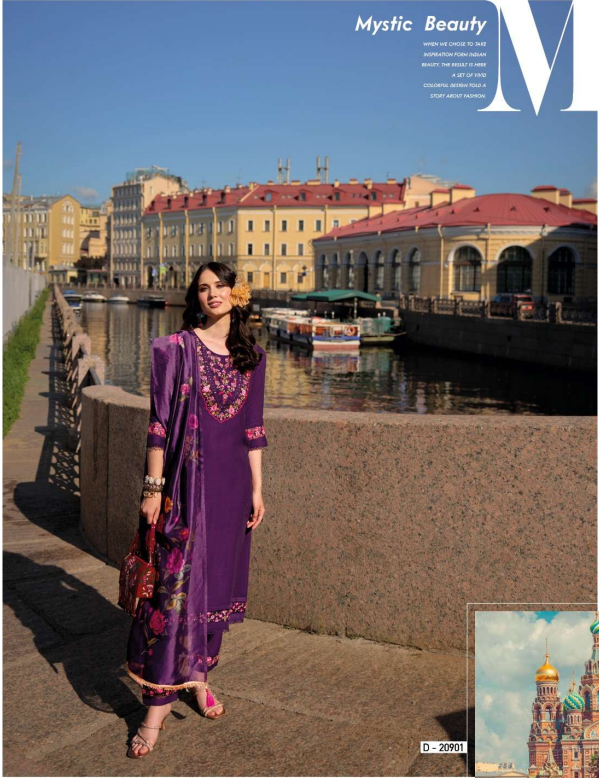

LILY & LALI[®]
GULS PRIDE
A PRODUCT OF *fiona* GROUP

Srivalli

D-20904

Timeless

COLLECTION IS EMBODIMENT OF THE
SILK ROAD BY
IT BRINGS TRACES ACROSS TO THE
MAGNIFICENT
COURT CULTURE REFLECTING THE
TASTE AND OF
THE EASTERN CULTURE