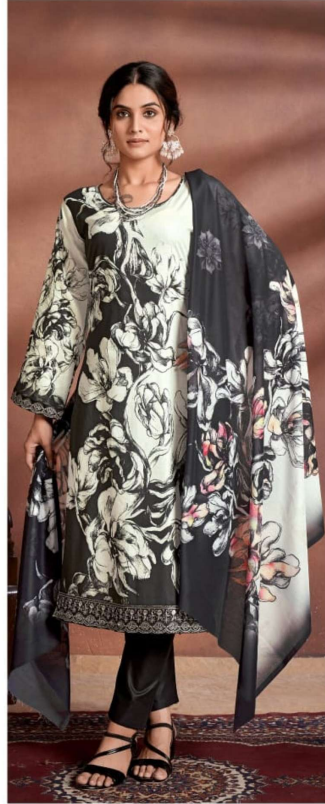

THE HERMITAGE SHOP

TARAZUU

The Balance Between Style & Elegance

THE HERMITAGE SHOP

~TOP~
PURE LAWN COTTON
SLEEVES & DAMAN
EMBROIDERED

~BOTTOM~
PURE COTTON

~DUPATTA~
PURE COTTON DIGITAL PRINTS

Rate - 725+ GST 4 PCS ONLY

The Quality Will Surprise You

TARAZUU

The Balance Between Style & Elegance

1001

1002

1003

1004