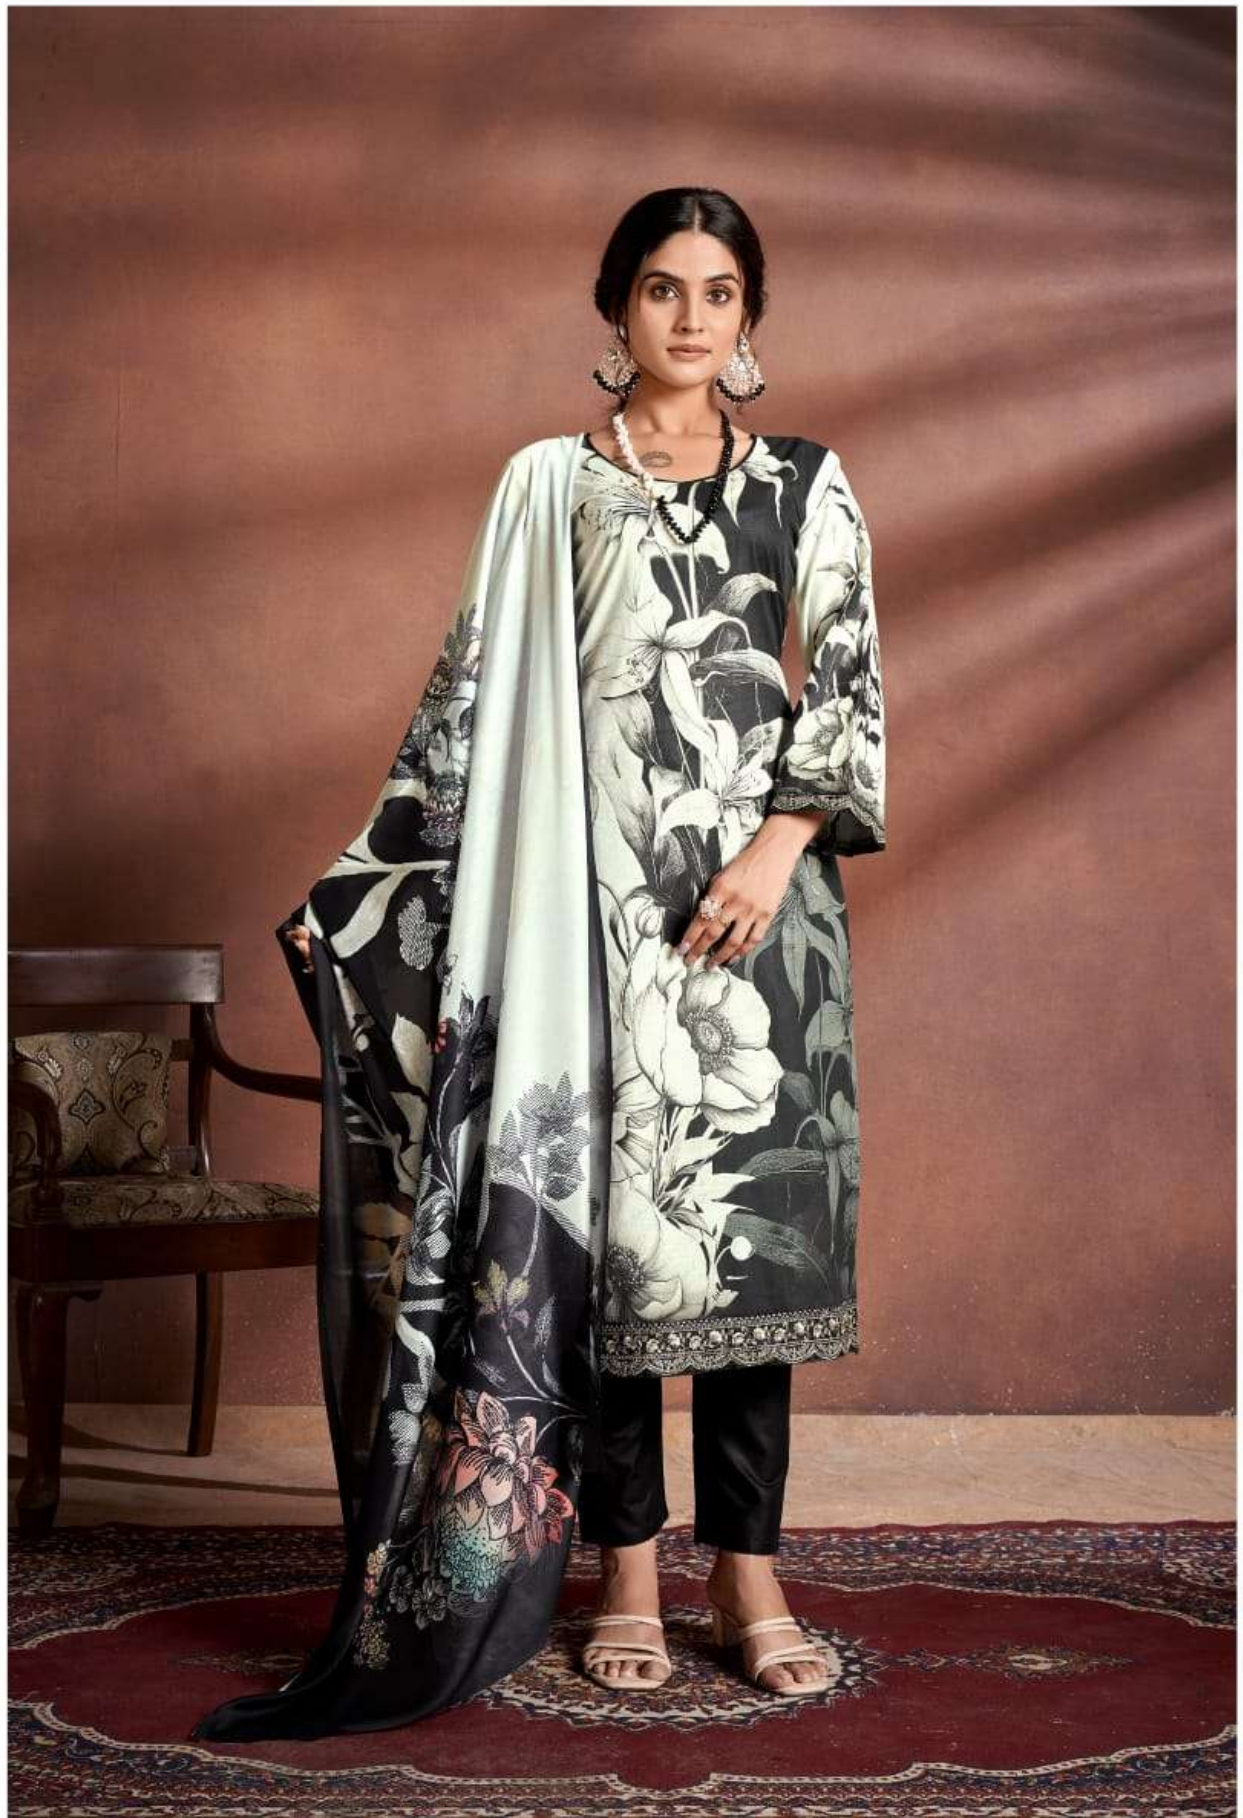

THE HERMITAGE SHOP

TARAZUU

The Balance Between Style & Elegance

THE HERMITAGE SHOP

~TOP~
PURE LAWN COTTON
SLEEVES & DAMAN
EMBROIDERED

~BOTTOM~
PURE COTTON

~DUPATTA~
PURE COTTON DIGITAL PRINTS

Rate - 725+ GST 4 PCS ONLY