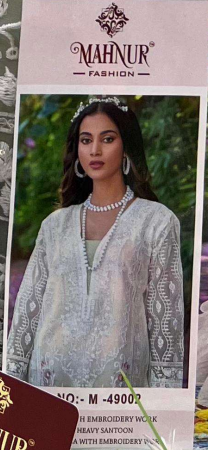

MAHNUR
FASHION
All Types of Premium Quality of Suit

MAHNUR
FASHION
All Types of Premium Quality of Suit