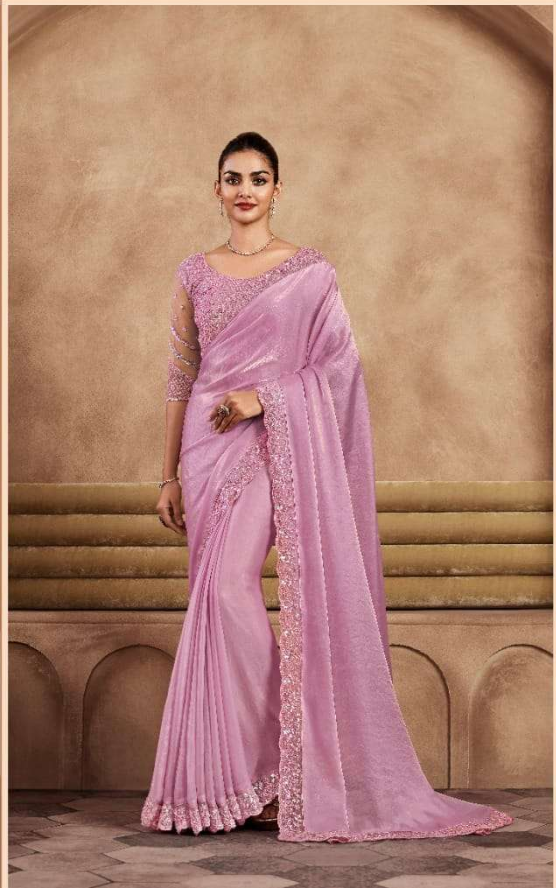

SARVA रत्ना

(THE ETERNAL GEMS)

SRV-7903

TFH
THE FASHION HUB

SRV-7904

TFH
THE FASHION HUB

SRV-7907

SRV-7908

SRV-7910

SRV-7912

SARVARATNA

D.No.	Rate (IN RS.)	CUT. (approx.)	Fabric Details (HAND WORK BORDER & BLOUSE)
		(approx.)	(Unstitched Blouse)
SRV-7901	3528/-	6.30 mts.	SOFT TOUCH SARTIN SILK
SRV-7902	3528/-	6.30 mts.	GLASS FEEL CHIFFON SILK
SRV-7903	3583/-	6.30 mts.	IMPORTED SOFT SILK
SRV-7904	3728/-	6.30 mts.	GOLD FLAKE SILK
SRV-7905	3728/-	6.30 mts.	CHERRY SILK
SRV-7906	3472/-	6.30 mts.	SHINE & SILK
SRV-7907	3639/-	6.30 mts.	GOLD FLAKE SILK
SRV-7908	3728/-	6.30 mts.	CHERRY SILK
SRV-7909	3472/-	6.30 mts.	SHINE & SILK
SRV-7910	3394/-	6.30 mts.	SOFT CHIFFON
SRV-7911	3728/-	6.30 mts.	GOLD FLAKE SILK
SRV-7912	3728/-	6.30 mts.	GOLD FLAKE SILK
12 Pcs			
TOTAL AMOUNT	43256/-		
AVG.PRICE(approx.)	3604.67/-		
(5% G.ST. APPLICABLE)			
NOTE:-			
1). RETURN GOODS SHALL NOT BE ACCEPTED.			
2). SETWISE ORDER ONLY.			

SARVARATNA

(THE ETERNAL GEMS)

SRV-7901

SRV-7902

SRV-7903

SRV-7907

SRV-7908

SRV-7909