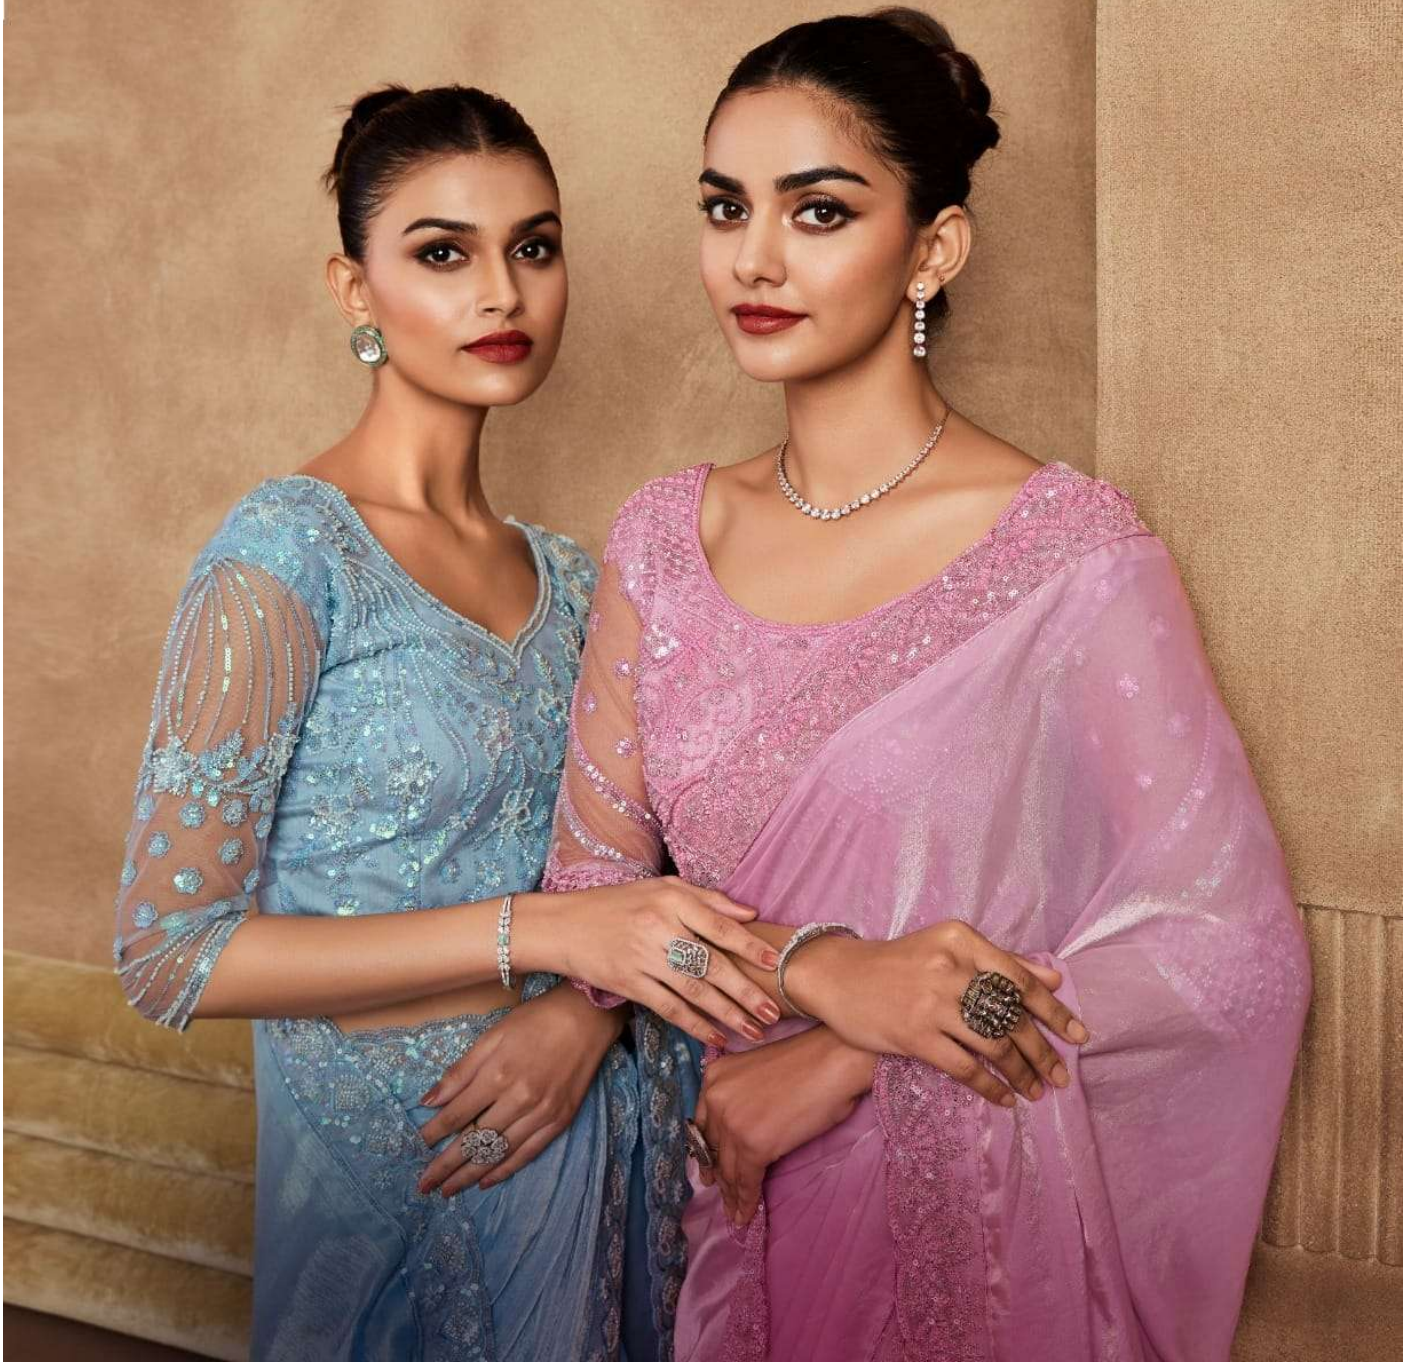

SARVA रत्ना

(THE ETERNAL GEMS)

SRV-7903

TFH
THE FASHION HUB

SRV-7904

TFH
THE FASHION HUB

SRV-7907

SRV-7908

SRV-7910

SRV-7912

SARVARATNA

D.No.	Rate (IN RS.)	CUT. (approx.)	Fabric Details (HAND WORK BORDER & BLOUSE)
		(approx.)	(Unstitched Blouse)
SRV-7901	3528/-	6.30 mts.	SOFT TOUCH SARTIN SILK
SRV-7902	3528/-	6.30 mts.	GLASS FEEL CHIFFON SILK
SRV-7903	3583/-	6.30 mts.	IMPORTED SOFT SILK
SRV-7904	3728/-	6.30 mts.	GOLD FLAKE SILK
SRV-7905	3728/-	6.30 mts.	CHERRY SILK
SRV-7906	3472/-	6.30 mts.	SHINE & SILK
SRV-7907	3639/-	6.30 mts.	GOLD FLAKE SILK
SRV-7908	3728/-	6.30 mts.	CHERRY SILK
SRV-7909	3472/-	6.30 mts.	SHINE & SILK
SRV-7910	3394/-	6.30 mts.	SOFT CHIFFON
SRV-7911	3728/-	6.30 mts.	GOLD FLAKE SILK
SRV-7912	3728/-	6.30 mts.	GOLD FLAKE SILK
12 Pcs			
TOTAL AMOUNT	43256/-		
AVG.PRICE(approx.)	3604.67/-		
(5% G.ST. APPLICABLE)			
NOTE:-			
1). RETURN GOODS SHALL NOT BE ACCEPTED.			
2). SETWISE ORDER ONLY.			

SARVARATNA

(THE ETERNAL GEMS)

SRV-7901

SRV-7902

SRV-7903

SRV-7907

SRV-7908

SRV-7909