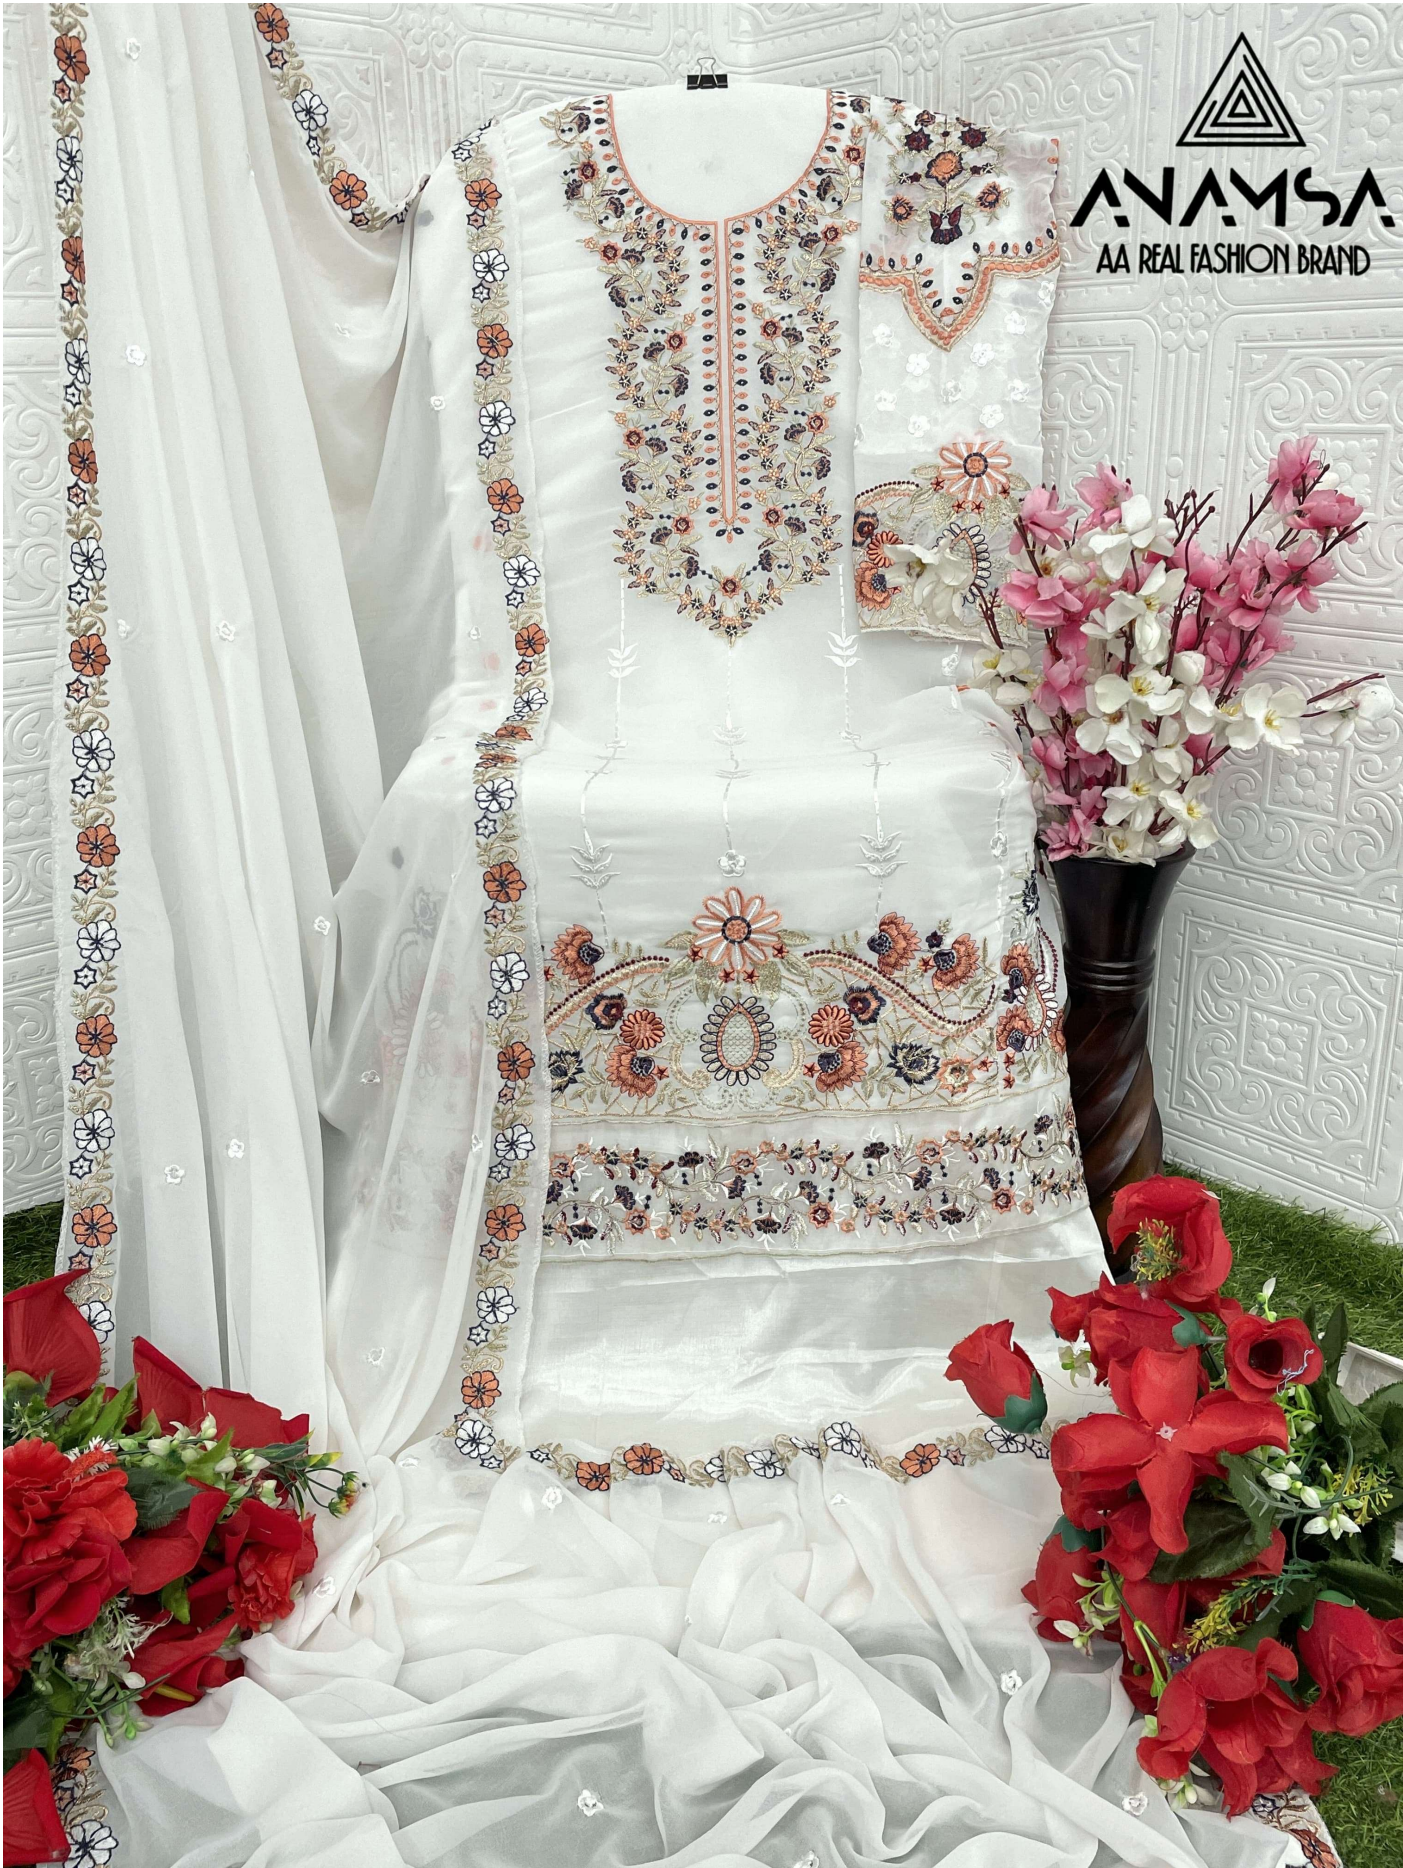

ANAMSA
AA REAL FASHION BRAND

ANAMSA
AA REAL FASHION BRAND

ANAMSA
AA REAL FASHION BRAND

SEMI STICH COLLECTION

TOP- PURE FOX GEORGETTE WITH HEAVY EMBROIDERY AND SEQUENCE WORK
BOTTOMINNER- DULL SHANTOON
DUPATTA- PURE FOX GEORGETTE FANCY DUPATTA WITH HEAVY EMBROIDERY