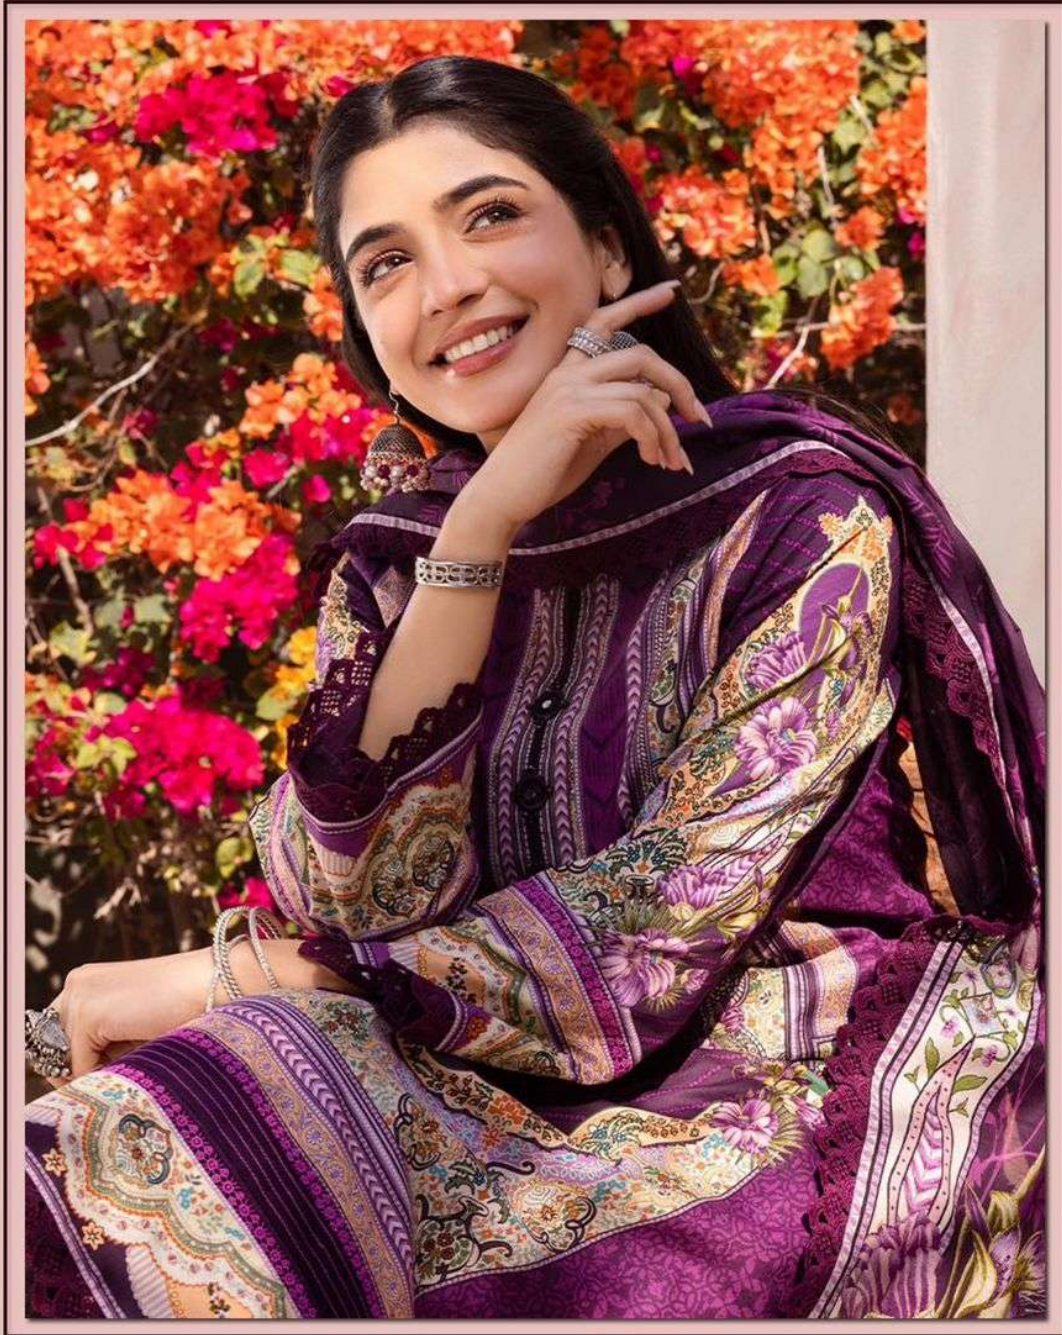

Madhav[®]
Fashion

AL-ZOHAIB
VOL-03

EXCLUSIVE LAWN COLLECTION

Madhav[®]
Fashion

AL-ZOHAIB
VOL-03
EXCLUSIVE LAWN COLLECTION

Madhav[®]
Fashion

AL-ZOHAB
VOL-03
EXCLUSIVE LAWN COLLECTION

Madhav[®]
Fashion

3001

3002

3003

3004

3005

3006

<u>TOP</u>
Pure Lawn Cotton - (2.40 MTR APX.)
<u>DUPATTA</u>
Mal-Mal Cotton - (2.25 MTR APX.)
<u>BOTTOM</u>
Pure Lawn Cotton - (2.00 MTR APX.)

Madhav[®]
Fashion