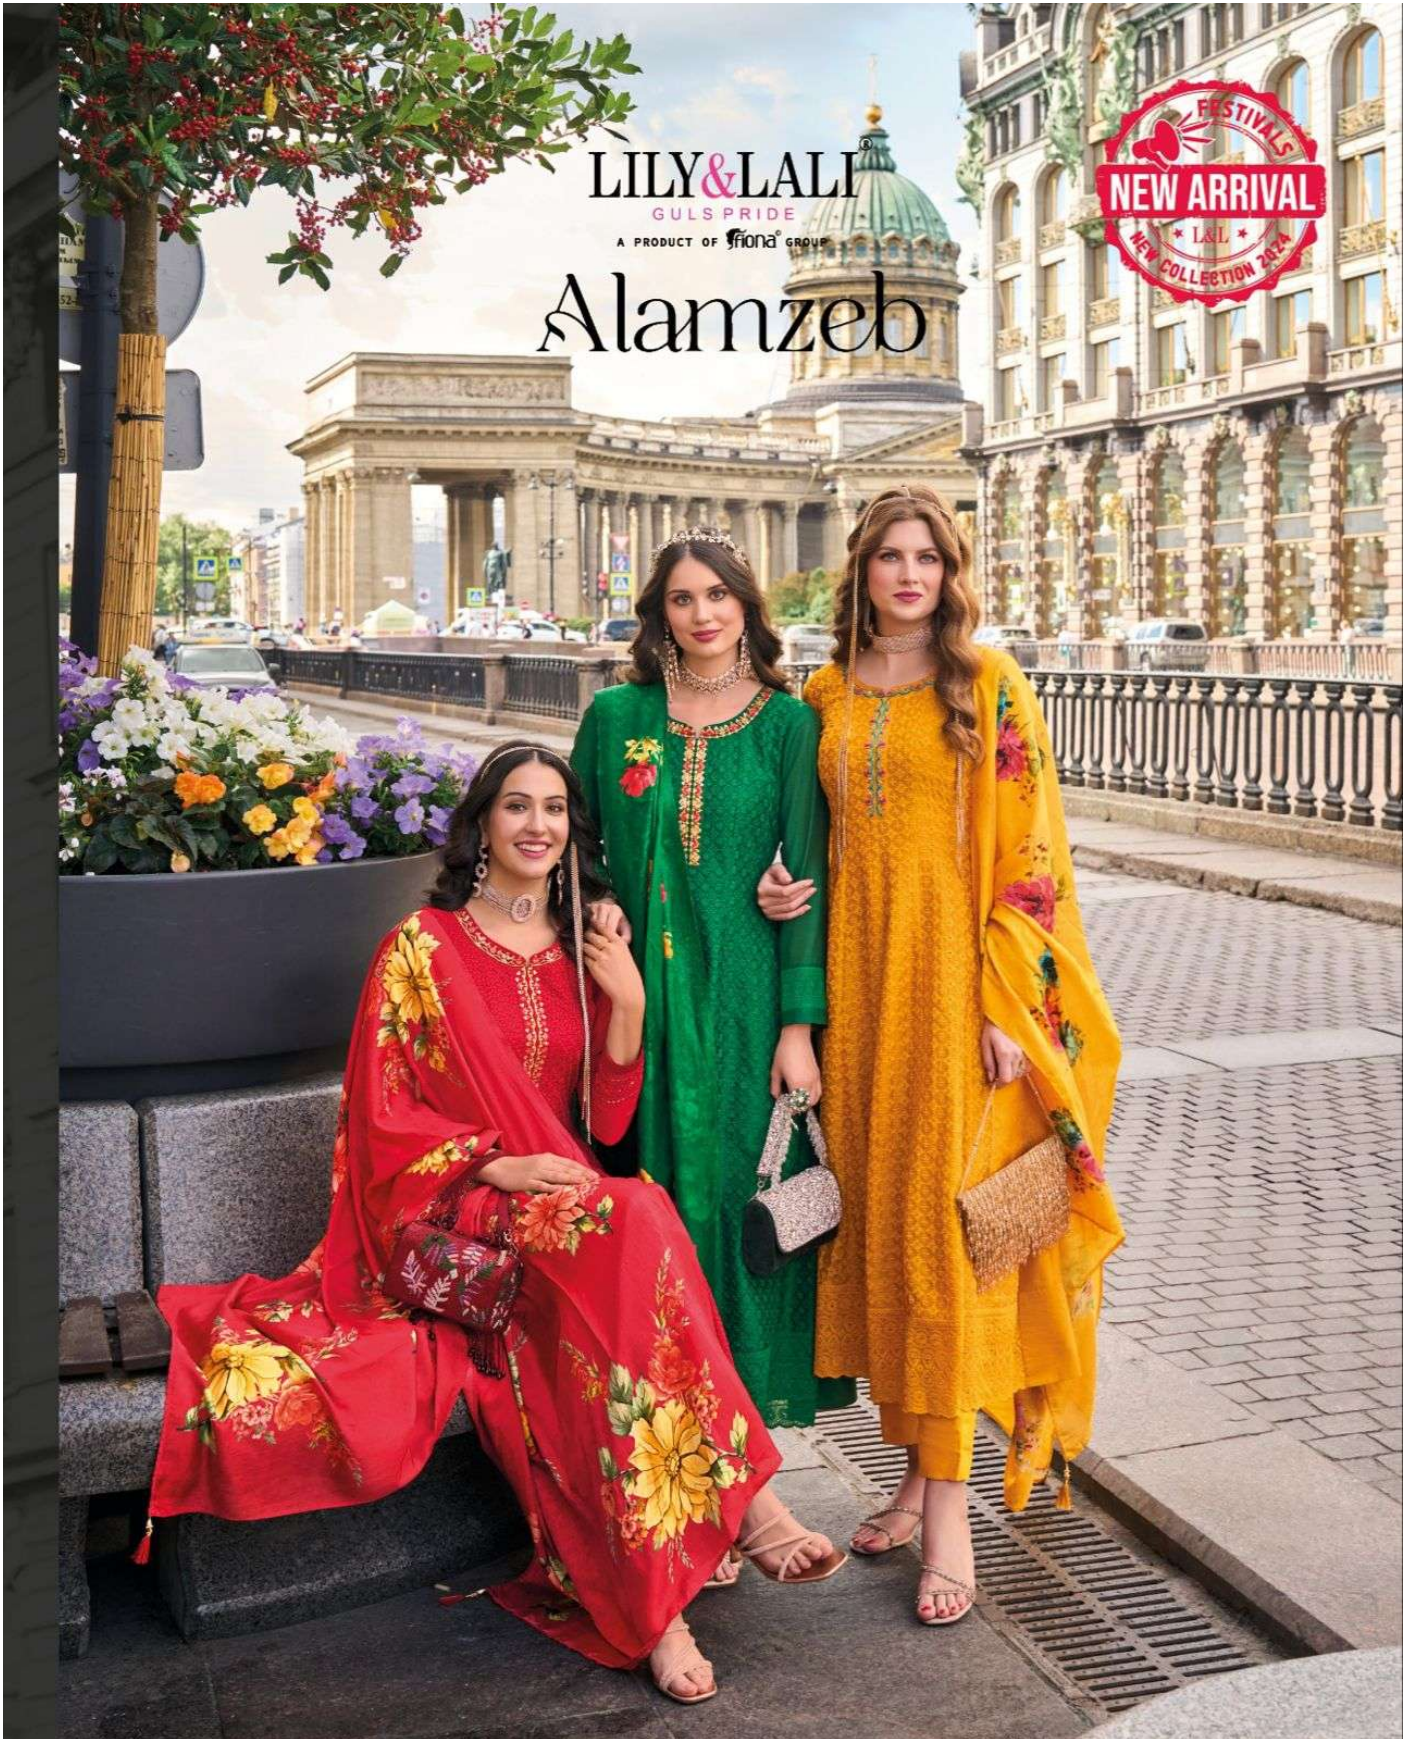

LILY & LALI
GULS PRIDE

A PRODUCT OF **friona** GROUP

Alamzeb

SENSIBILITY STYLISH

There is beauty in all things, you just need to look close enough

RELIGIOUS MYSTIC

If you see something that inspires you to look pretty it is superb dress