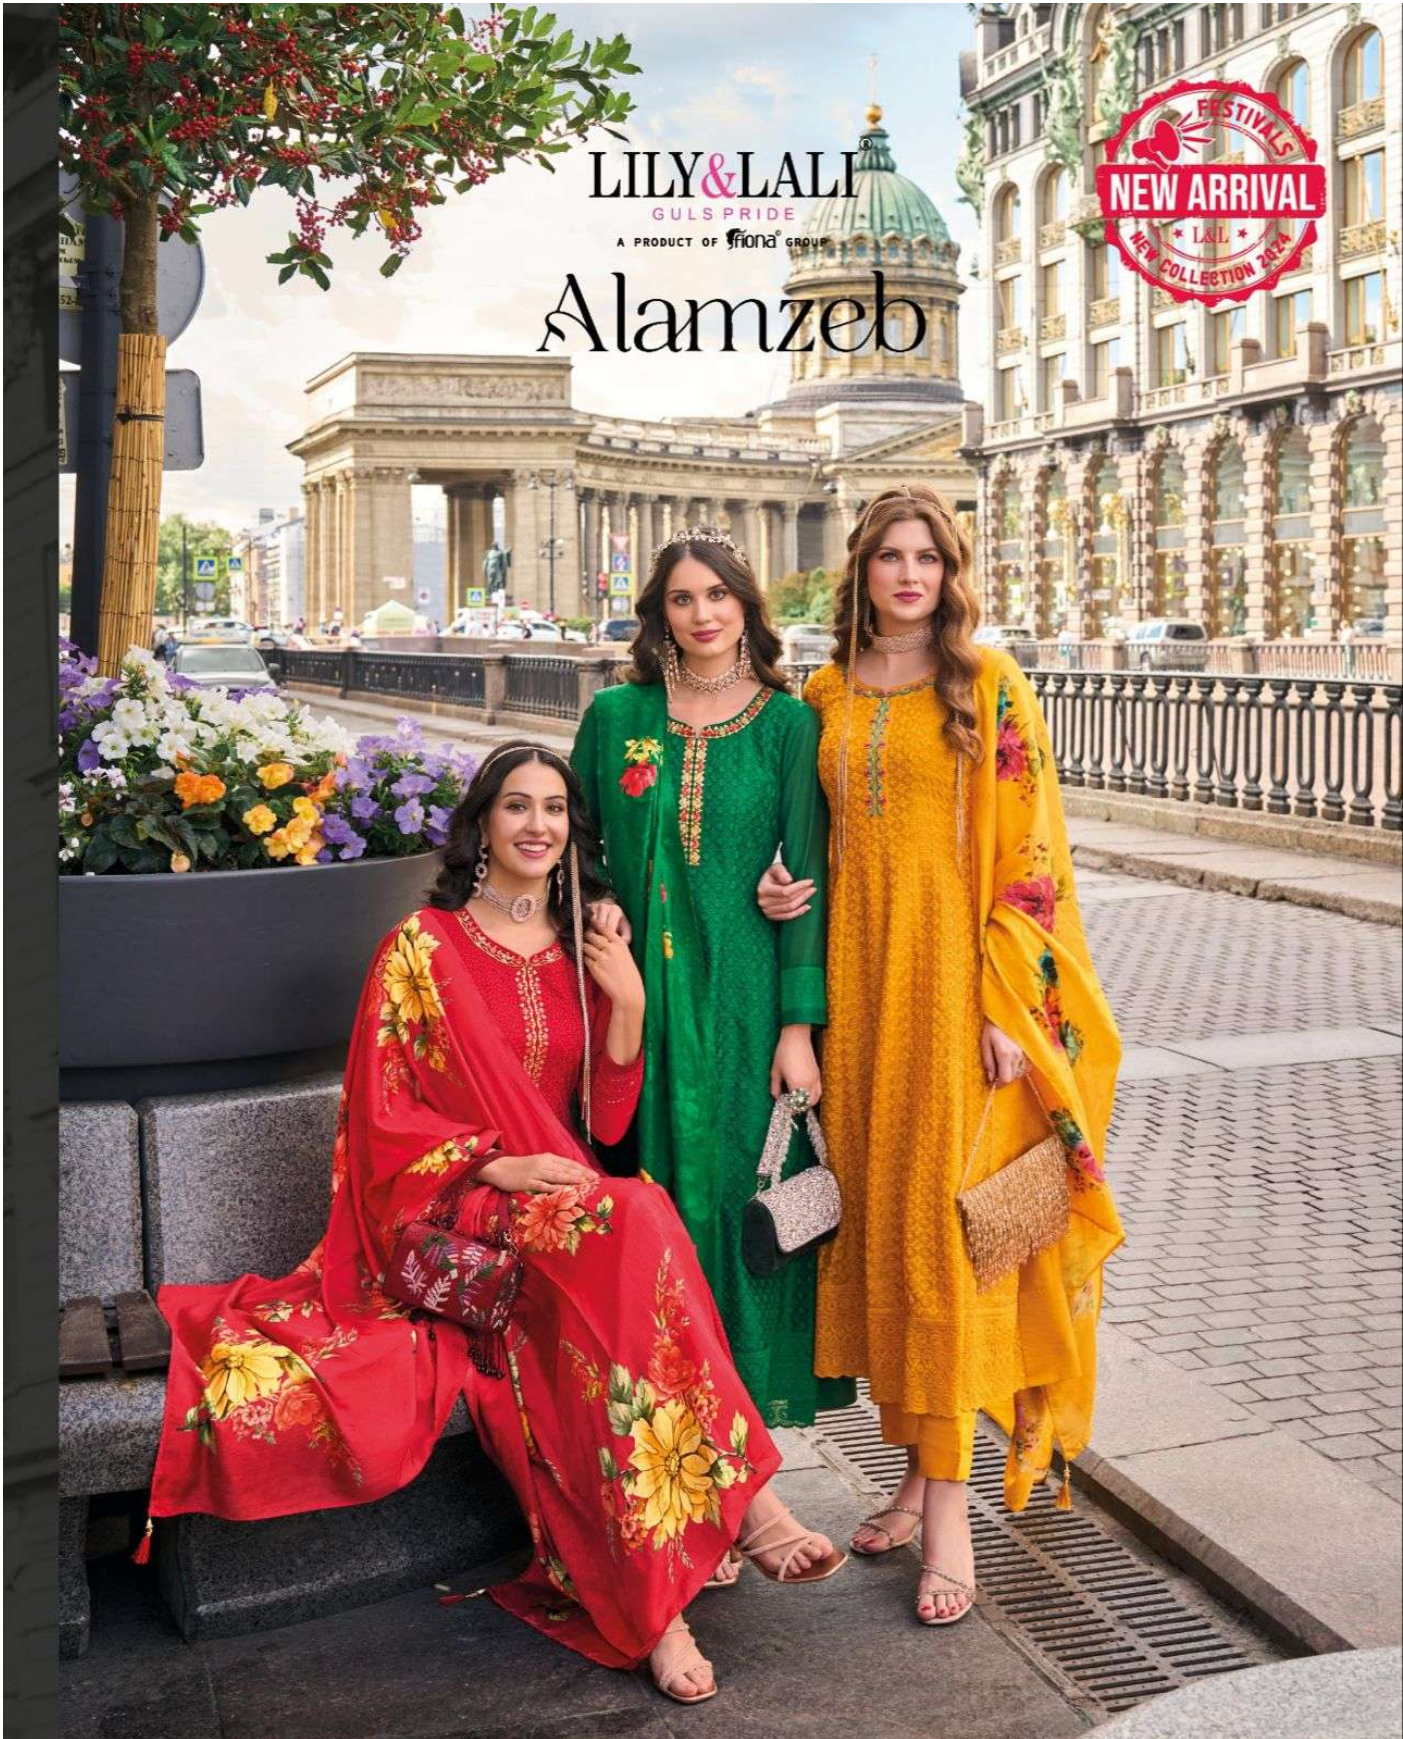

LILY & LALI
GULS PRIDE

A PRODUCT OF **friona** GROUP

Alamzeb

SENSIBILITY STYLISH

There is beauty in all things, you just need to look close enough

LILY&LALI®
GULS PRIDE
A PRODUCT OF PINKO GROUP

21203

SENSIBILITY STYLISH