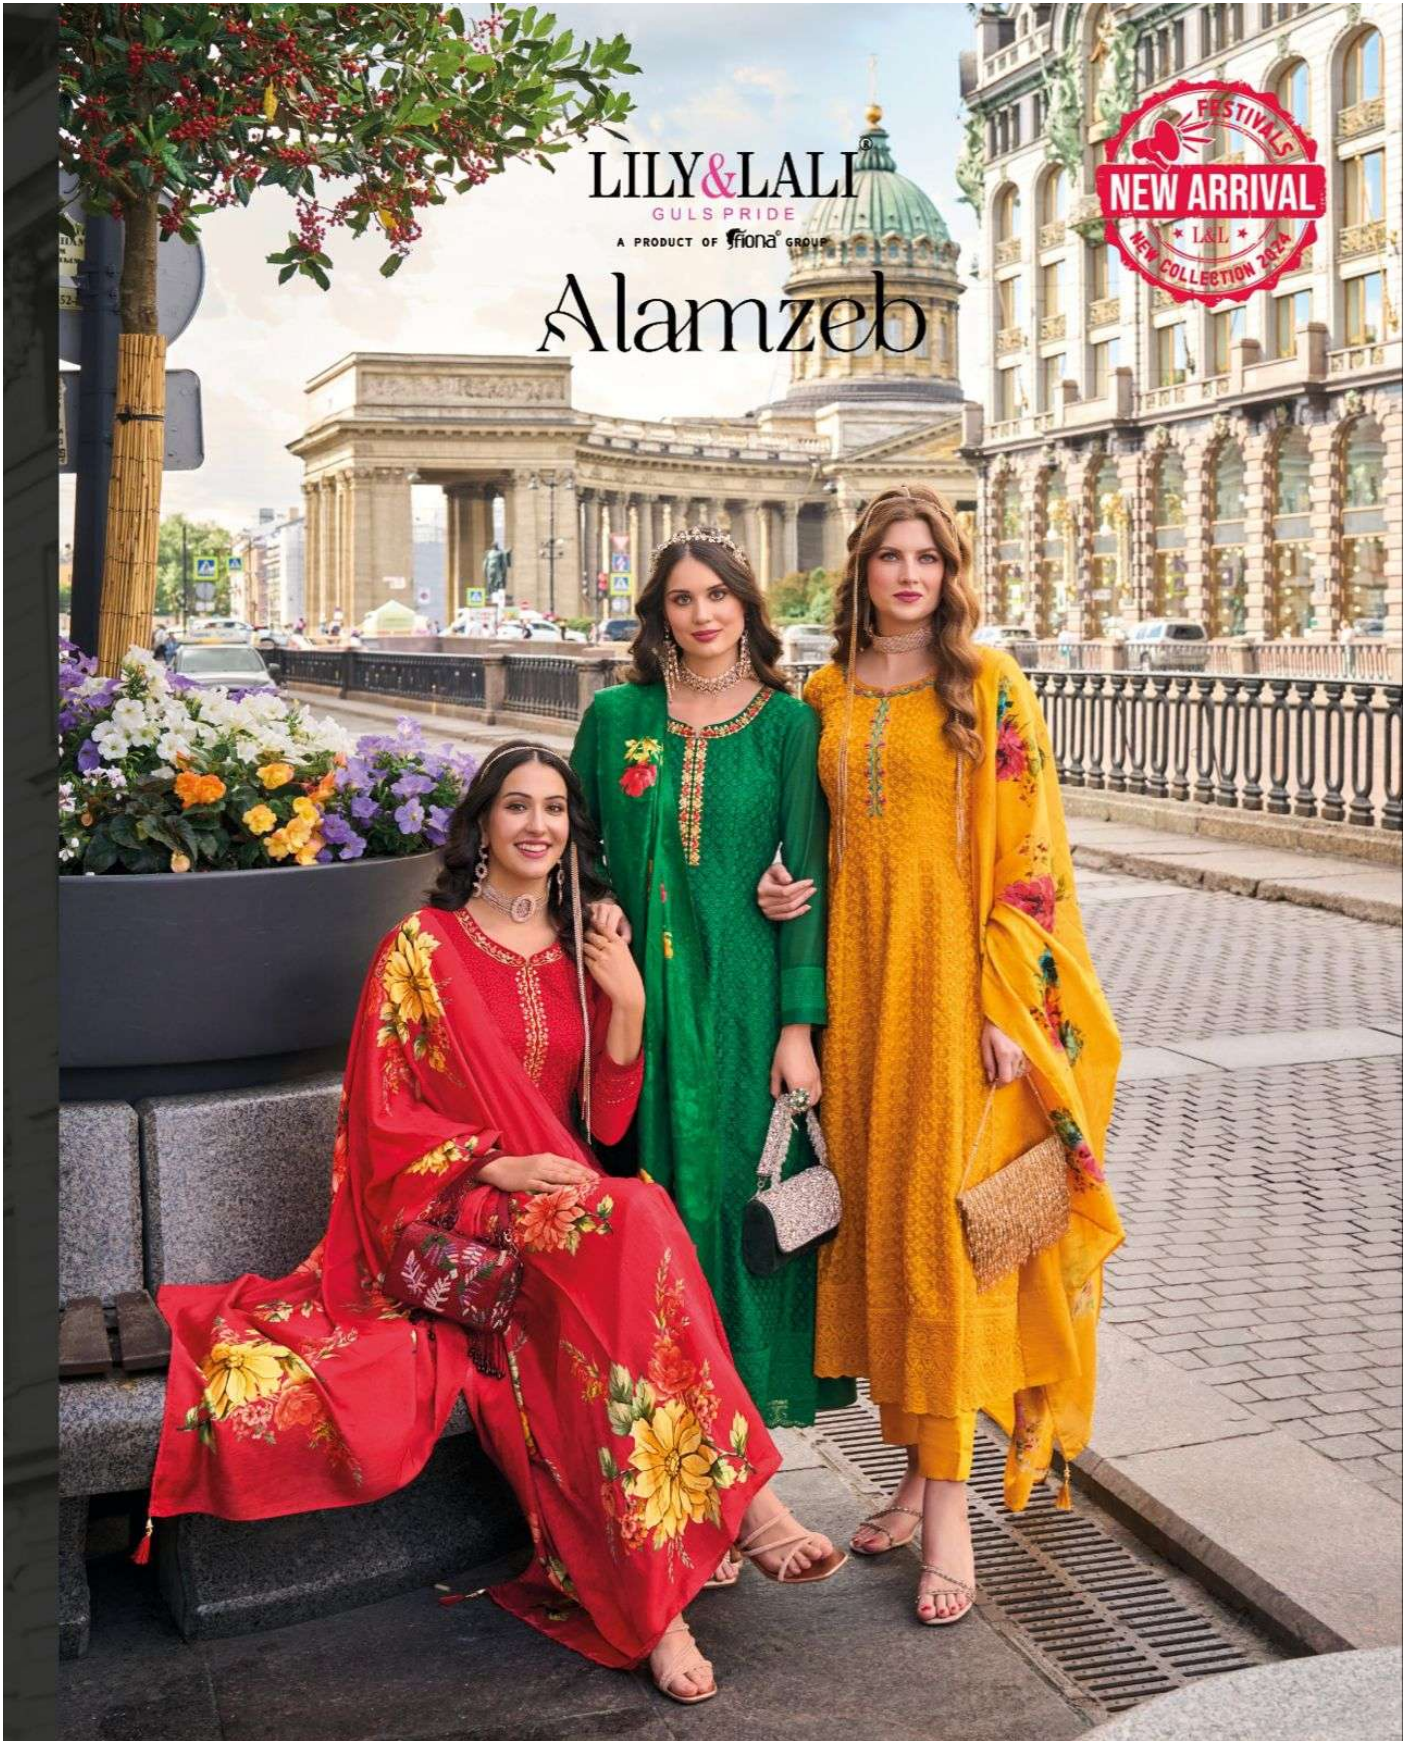

LILY & LALI
GULS PRIDE

A PRODUCT OF Sirona GROUP

Alamzeb

SENSIBILITY STYLISH

There is beauty in all things, you just need to look close enough

RELIGIOUS MYSTIC

If you see something that inspires you to look pretty it is superb dress