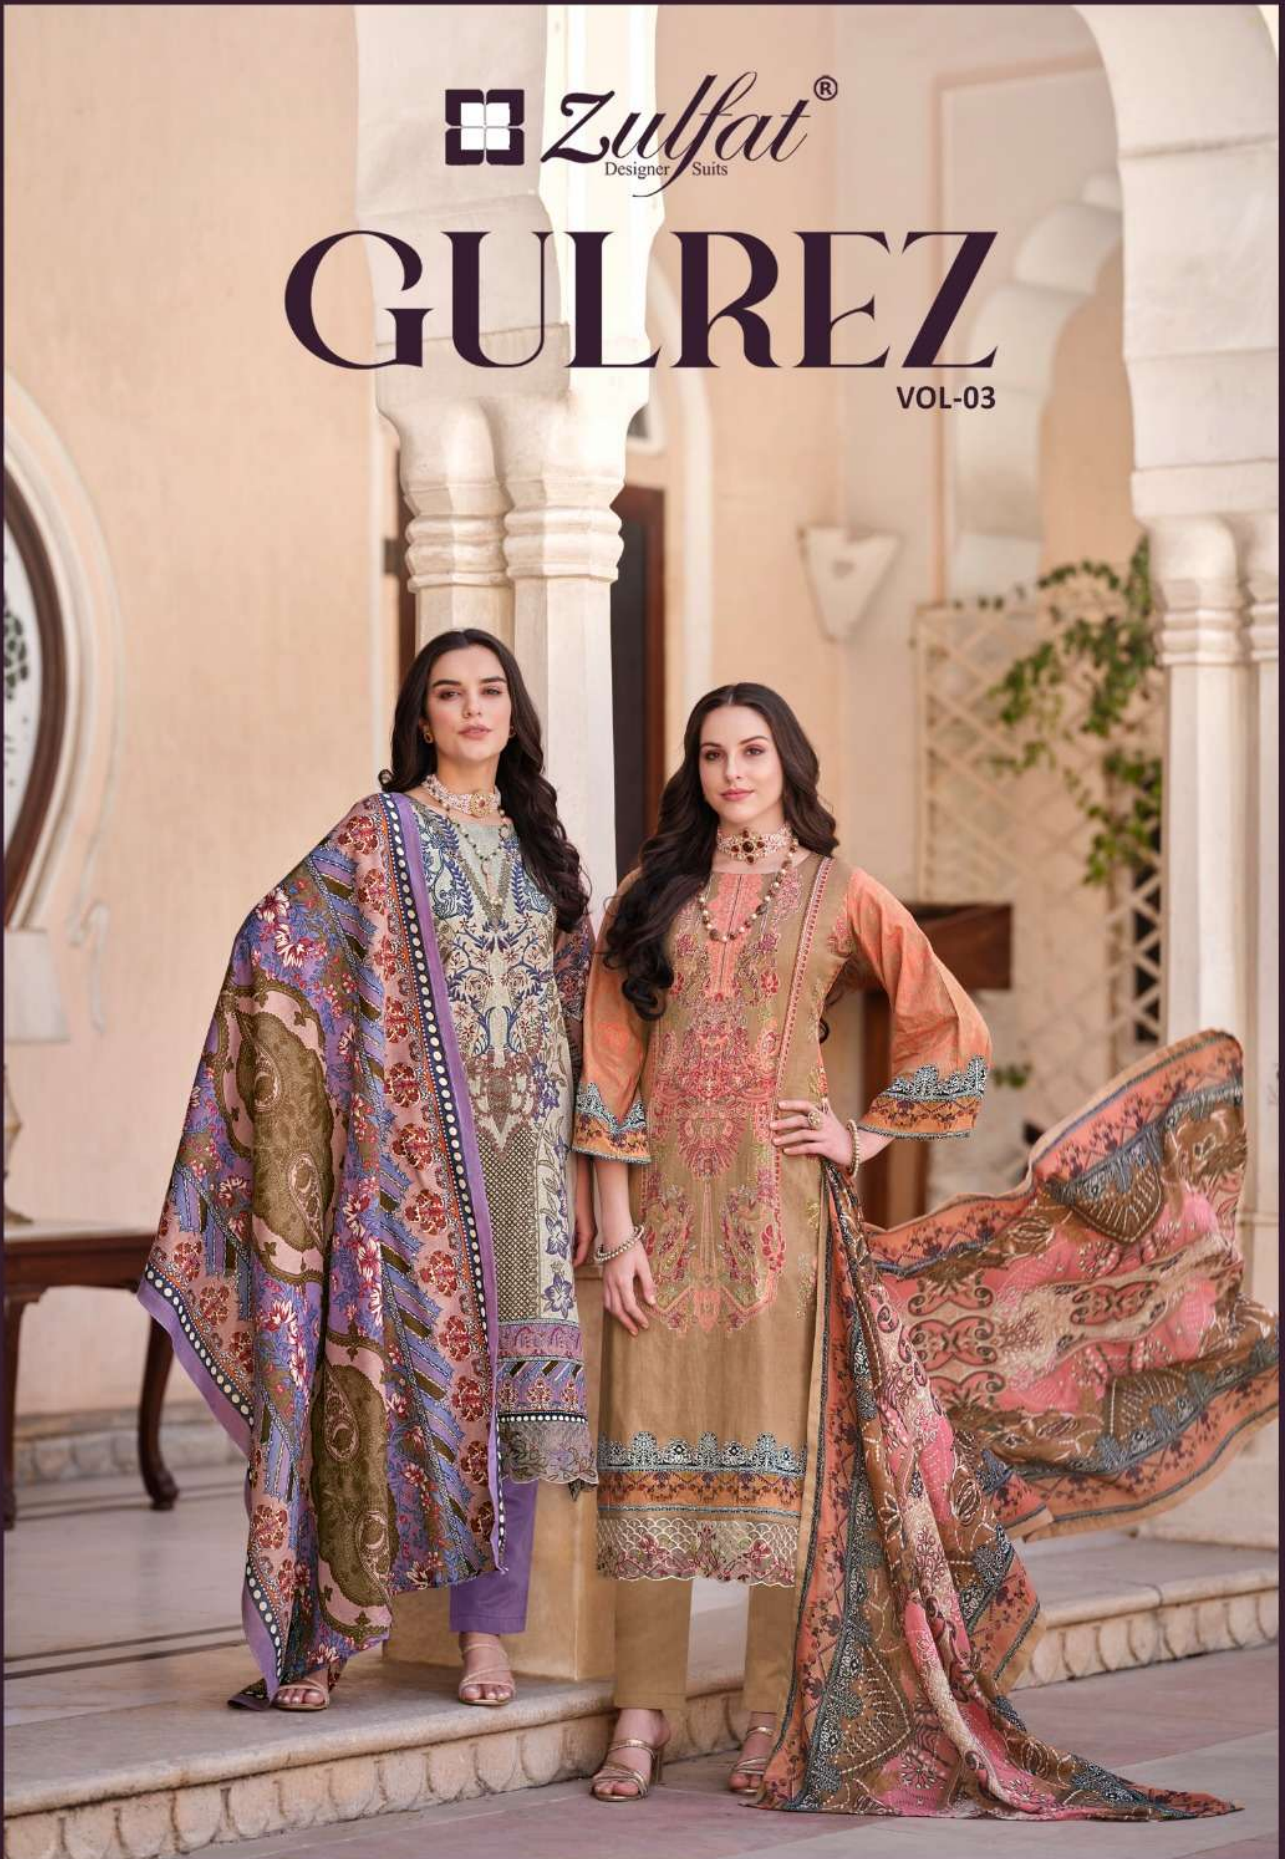

Zulfat®
Designer Suits

GULREZ

VOL-03