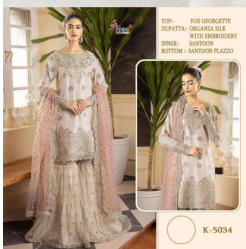

Shree FABRI

Shree FABRI

K-5034

K-5034