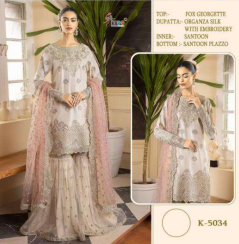

shree FABRICS

shree FABRICS

K-5034

K-5034