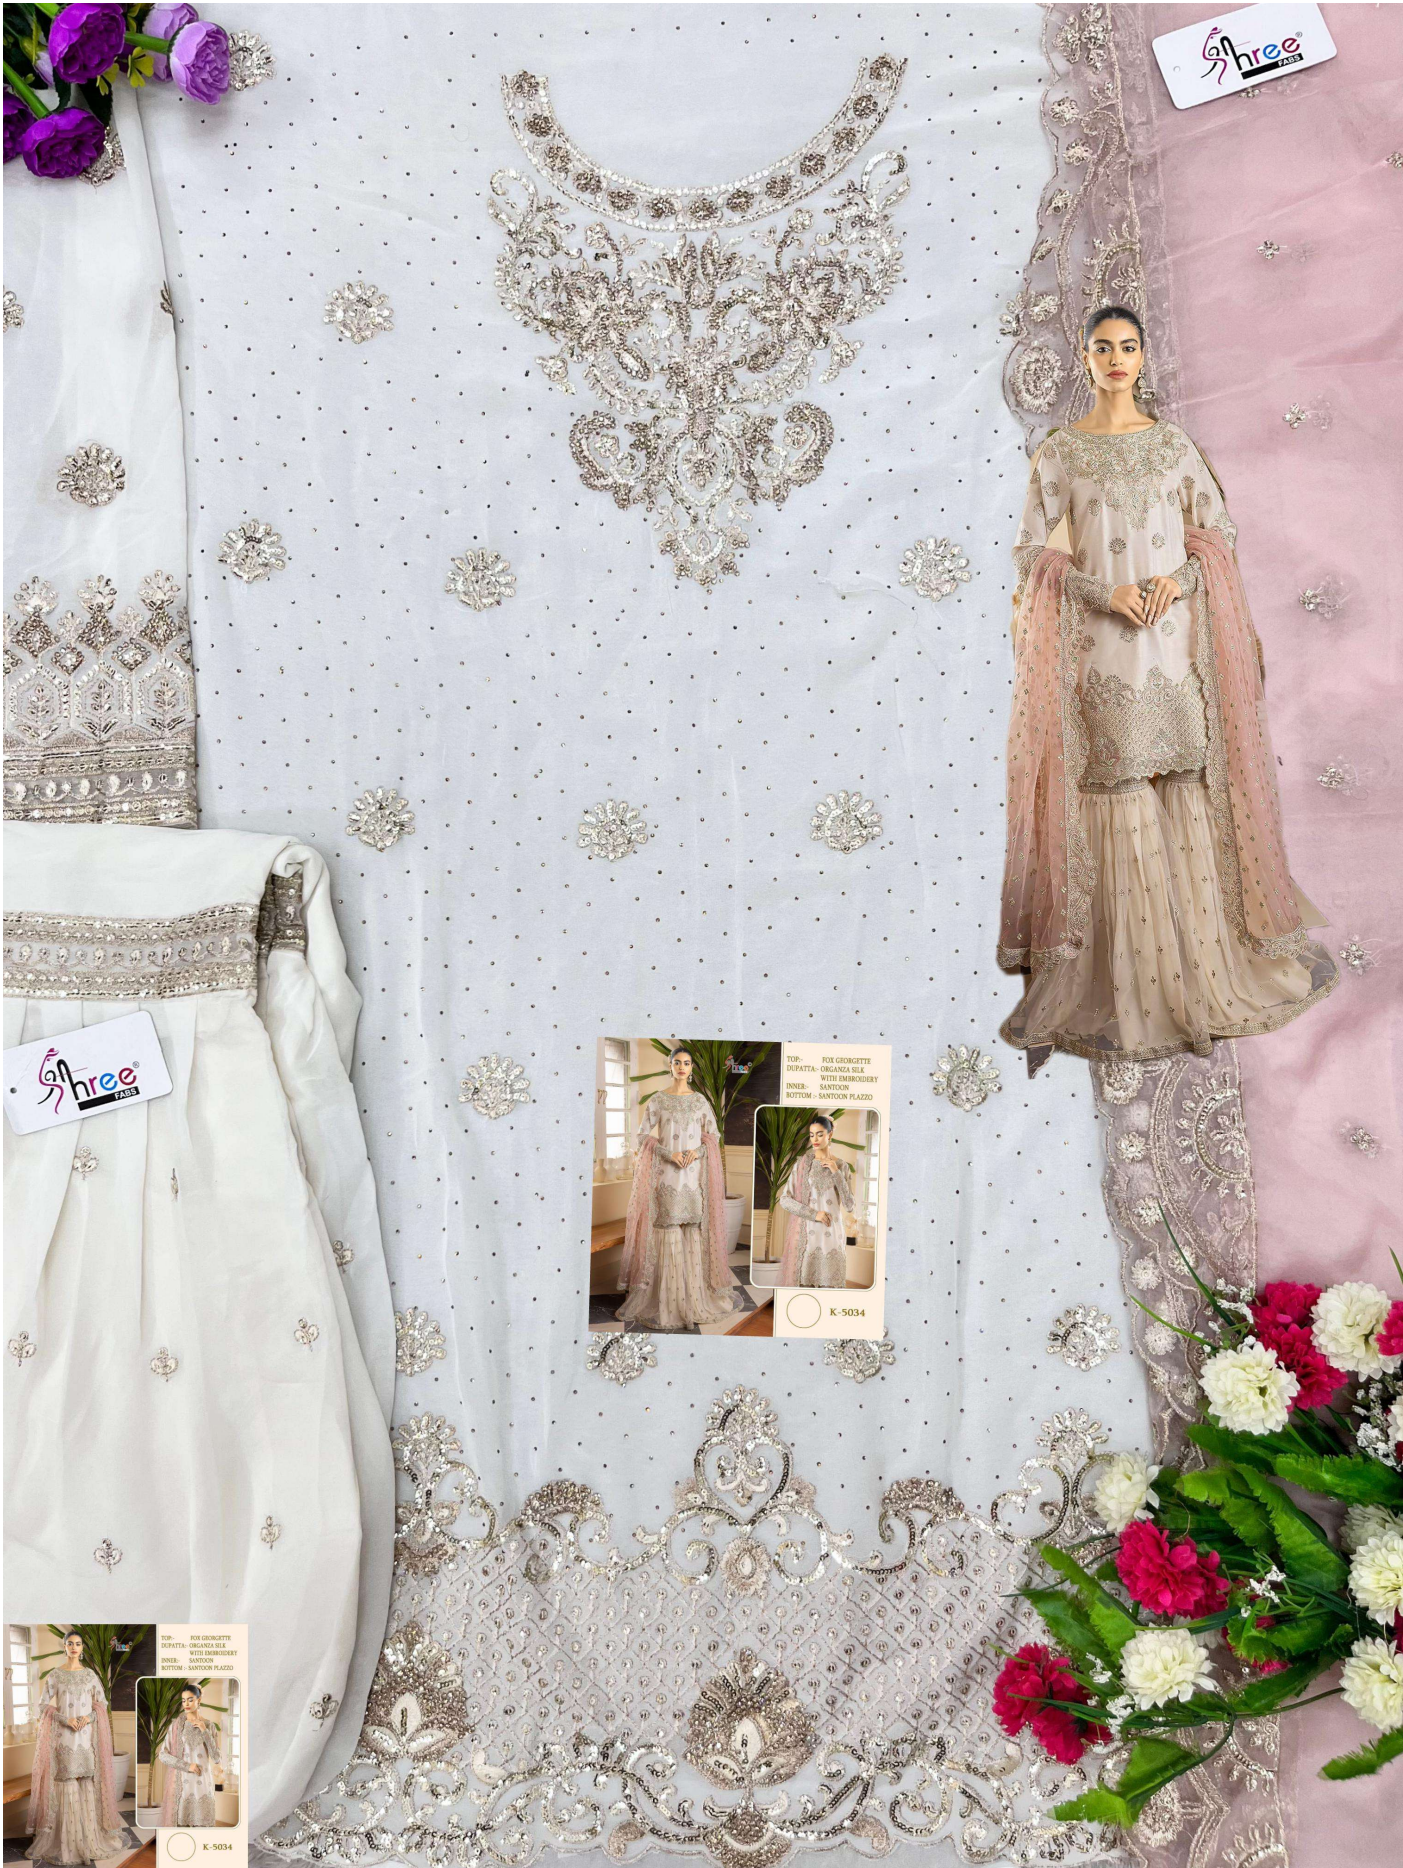

shree FABRICS

shree FABRICS