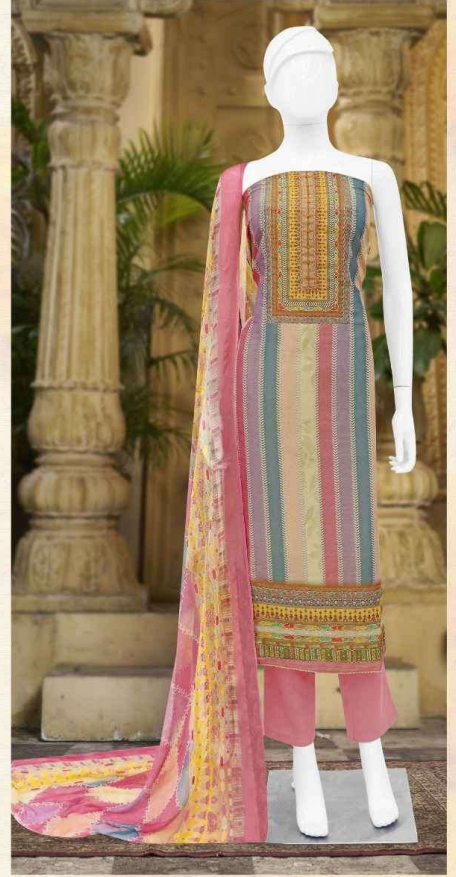

Gipson®

COOPER_S

D.No :- 2853

TOP :- GOLD SIMMER DIGITAL PRINT
WITH KHATLI & NOOT WORK

BOTTOM :- PURE REYON DYED

DUPATTA :- PURE BEMBERG DIGITAL
PRINT