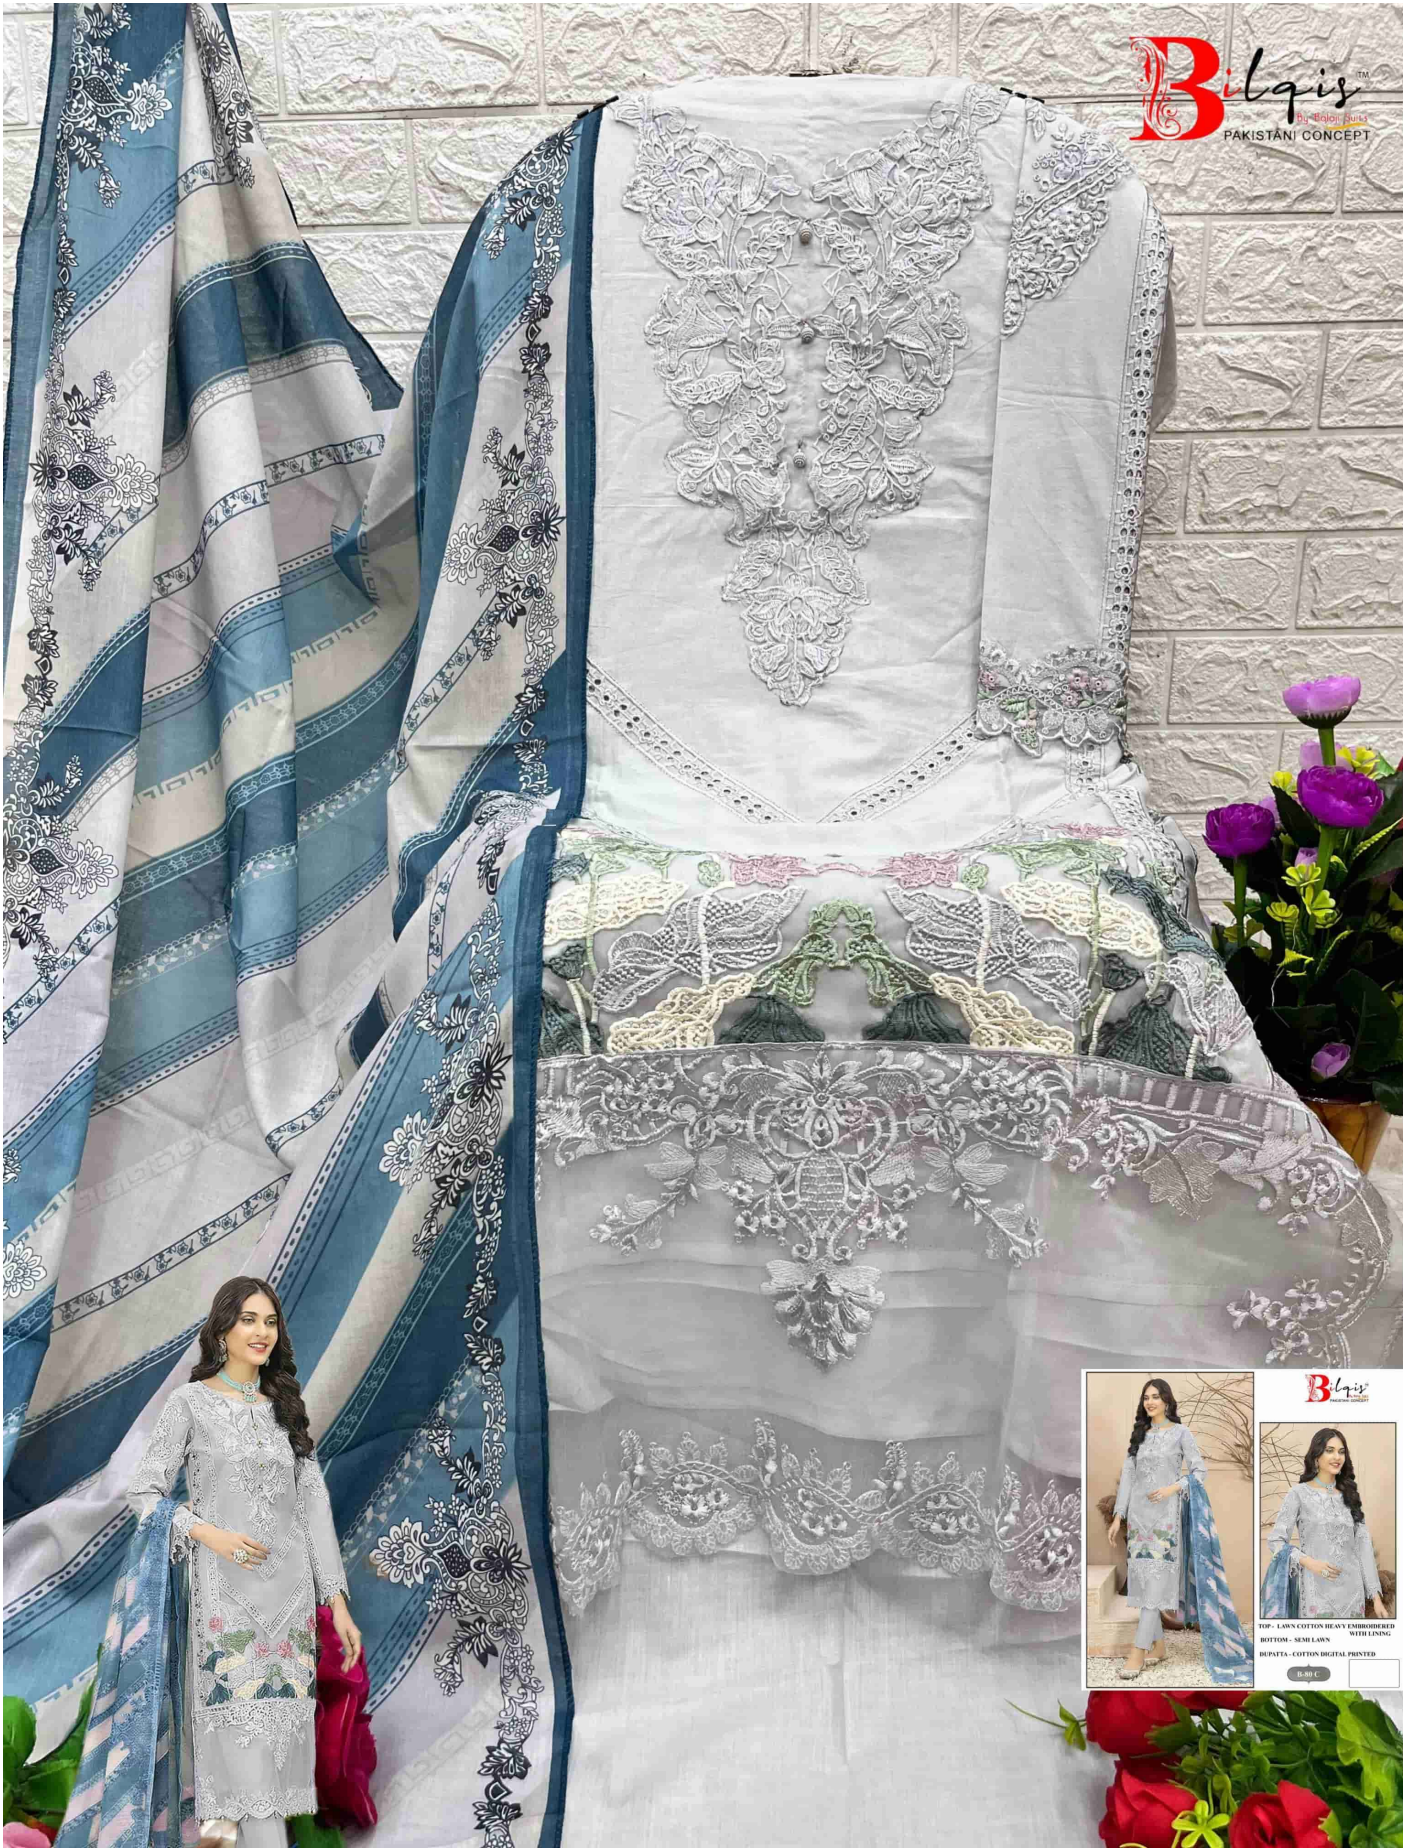

**TOP - LAWN COTTON HEAVY EMBROIDERED
WITH LINING**

BOTTOM - SEMI LAWN

DUPATTA - COTTON DIGITAL PRINTED

B-80 A

**TOP - LAWN COTTON HEAVY EMBROIDERED
WITH LINING**

BOTTOM - SEMI LAWN

DUPATTA - COTTON DIGITAL PRINTED

B-80 A

TOP- LAWN COTTON HEAVY EMBROIDERED WITH LINING
BOTTOM- SEMI LAWN
DUPATTA- COTTON DIGITAL PRINTED

B-99 A

**TOP - LAWN COTTON HEAVY EMBROIDERED
WITH LINING**

BOTTOM - SEMI LAWN

DUPATTA - COTTON DIGITAL PRINTED

B-80 B

**TOP - LAWN COTTON HEAVY EMBROIDERED
WITH LINING**

BOTTOM - SEMI LAWN

DUPATTA - COTTON DIGITAL PRINTED

B-80 C

BilqisTM
TOP - LAWN COTTON DE SVS EMBROIDERED WITH LINING
BOTTOM - SEMI LAWN
DUPATTA - COTTON DIGITAL PRINTED
B-80 C

**TOP - LAWN COTTON HEAVY EMBROIDERED
WITH LINING**

BOTTOM - SEMI LAWN

DUPATTA - COTTON DIGITAL PRINTED

B-80 D

TOP - LAWN COTTON HEAVY EMBROIDERED WITH LINING
BOTTOM - SEMI LAWN
DUPATTA - COTTON DIGITAL PRINTED