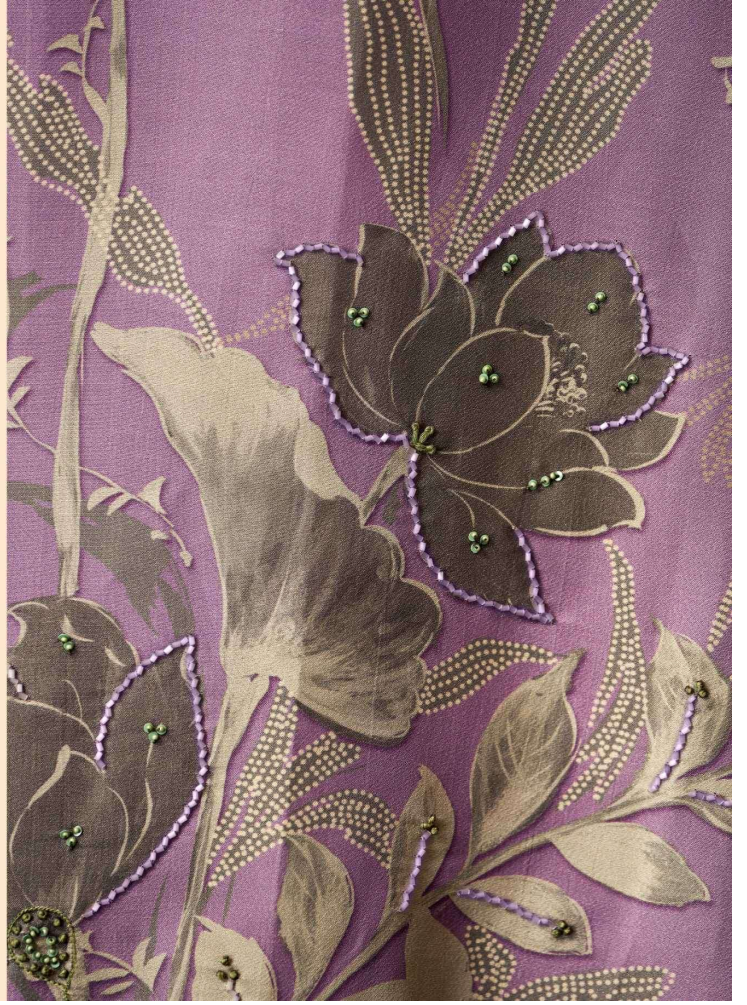

YASHVI

All accessories are for shoot purpose only.