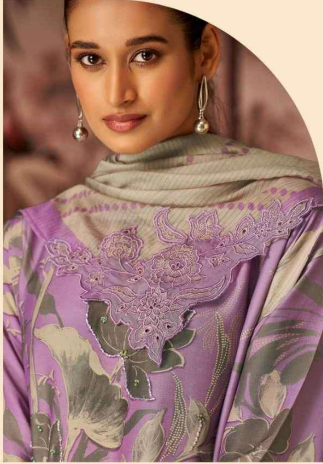

YASHVI

All accessories are for shoot purpose only.