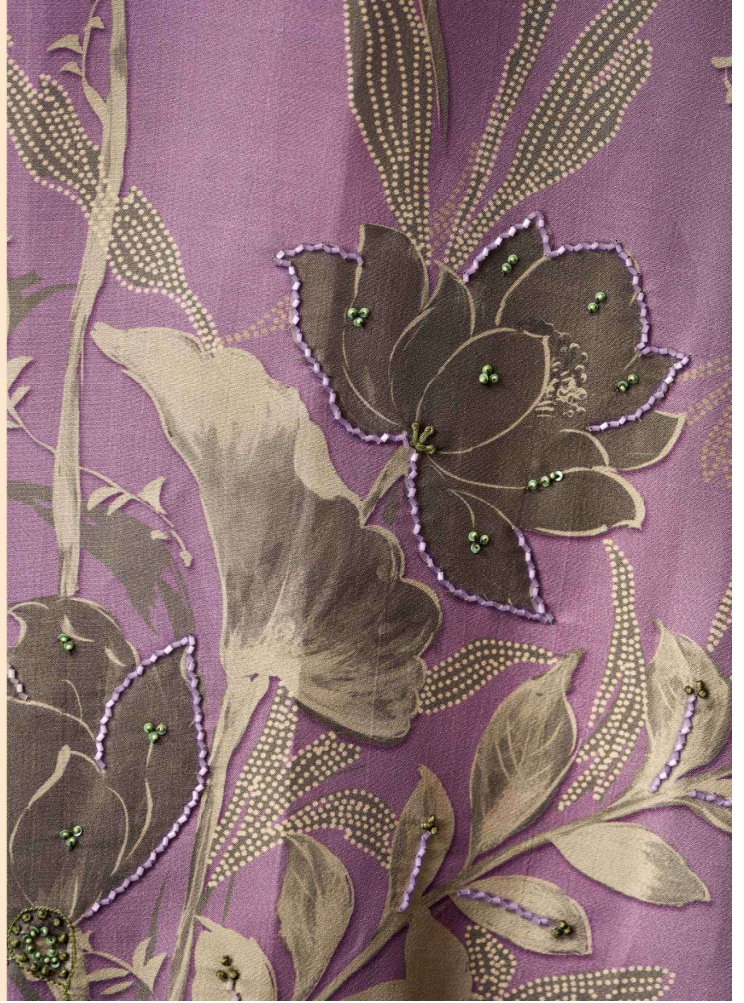

YASHVI

All accessories are for shoot purpose only.