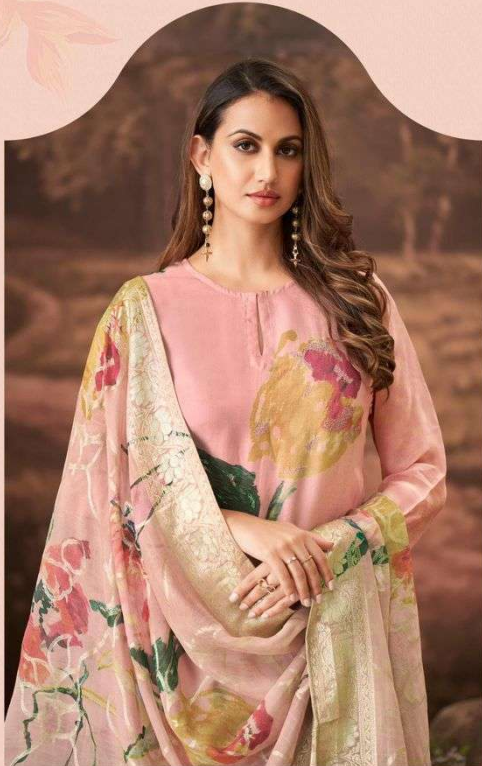

F and M

BAHARA

THE

BAHARA
3135

BAHARA
3172

BAHARA
3180

RATE LIST

H S N CODE - 540834

DESIGN NO

3180 - 3135 - 3172

DESCRIPTION

TOP - ORGANZA ROSE DIGITAL PRINT WITH HAND WORK

INNER - MUSLIN SILK

BOTTOM - MUSLIN SILK HEAVY

DUPATTA - FANCY JAQUARD DIGITAL PRINTED DUPATTA

RATE