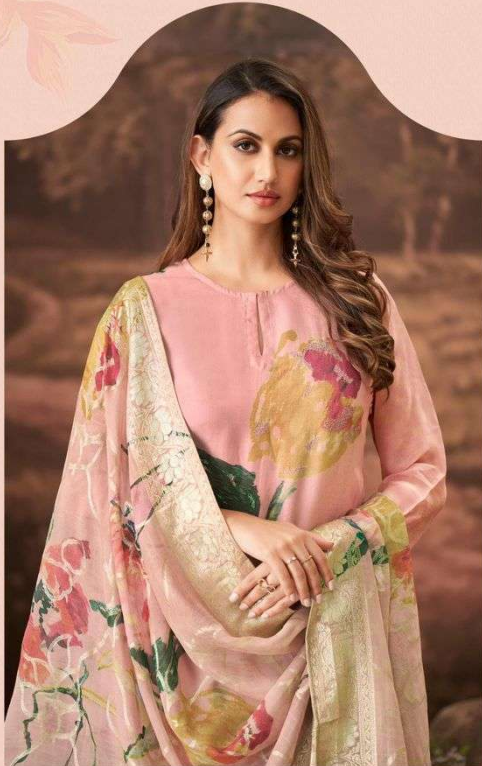

F and M

BAHARA

BAHARA
3135

BAHARA
3180

RATE LIST

H S N CODE - 540834

DESIGN NO

3180 - 3135 - 3172

DESCRIPTION

TOP - ORGANZA ROSE DIGITAL PRINT WITH HAND WORK

INNER - MUSLIN SILK

BOTTOM - MUSLIN SILK HEAVY

DUPATTA - FANCY JAQUARD DIGITAL PRINTED DUPATTA

RATE

{ **RS, 2995/-** }

A SET OF 1 DESIGN x 3 COLORWAY