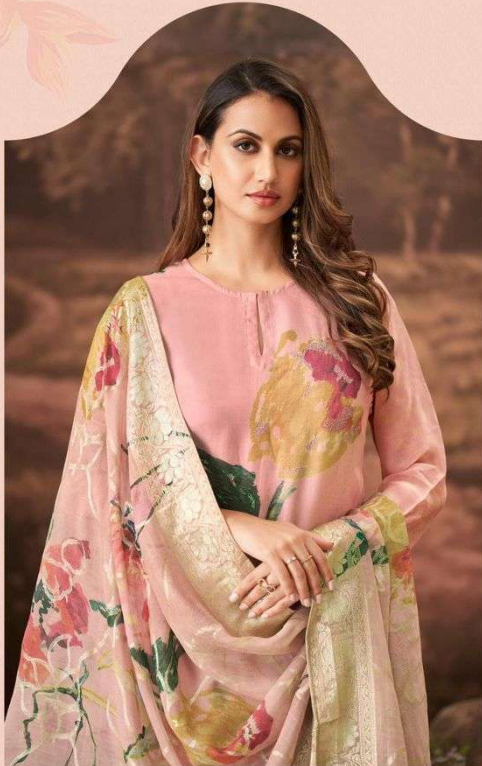

*F and M*

BAHARA

*Te*

BAHARA  
3135

BAHARA  
3172

*Tric*

BAHARA  
3180

*The*

## RATE LIST

H S N CODE - 540834

DESIGN NO

3180 - 3135 - 3172

DESCRIPTION

TOP - ORGANZA ROSE DIGITAL PRINT WITH HAND WORK

INNER - MUSLIN SILK

BOTTOM - MUSLIN SILK HEAVY