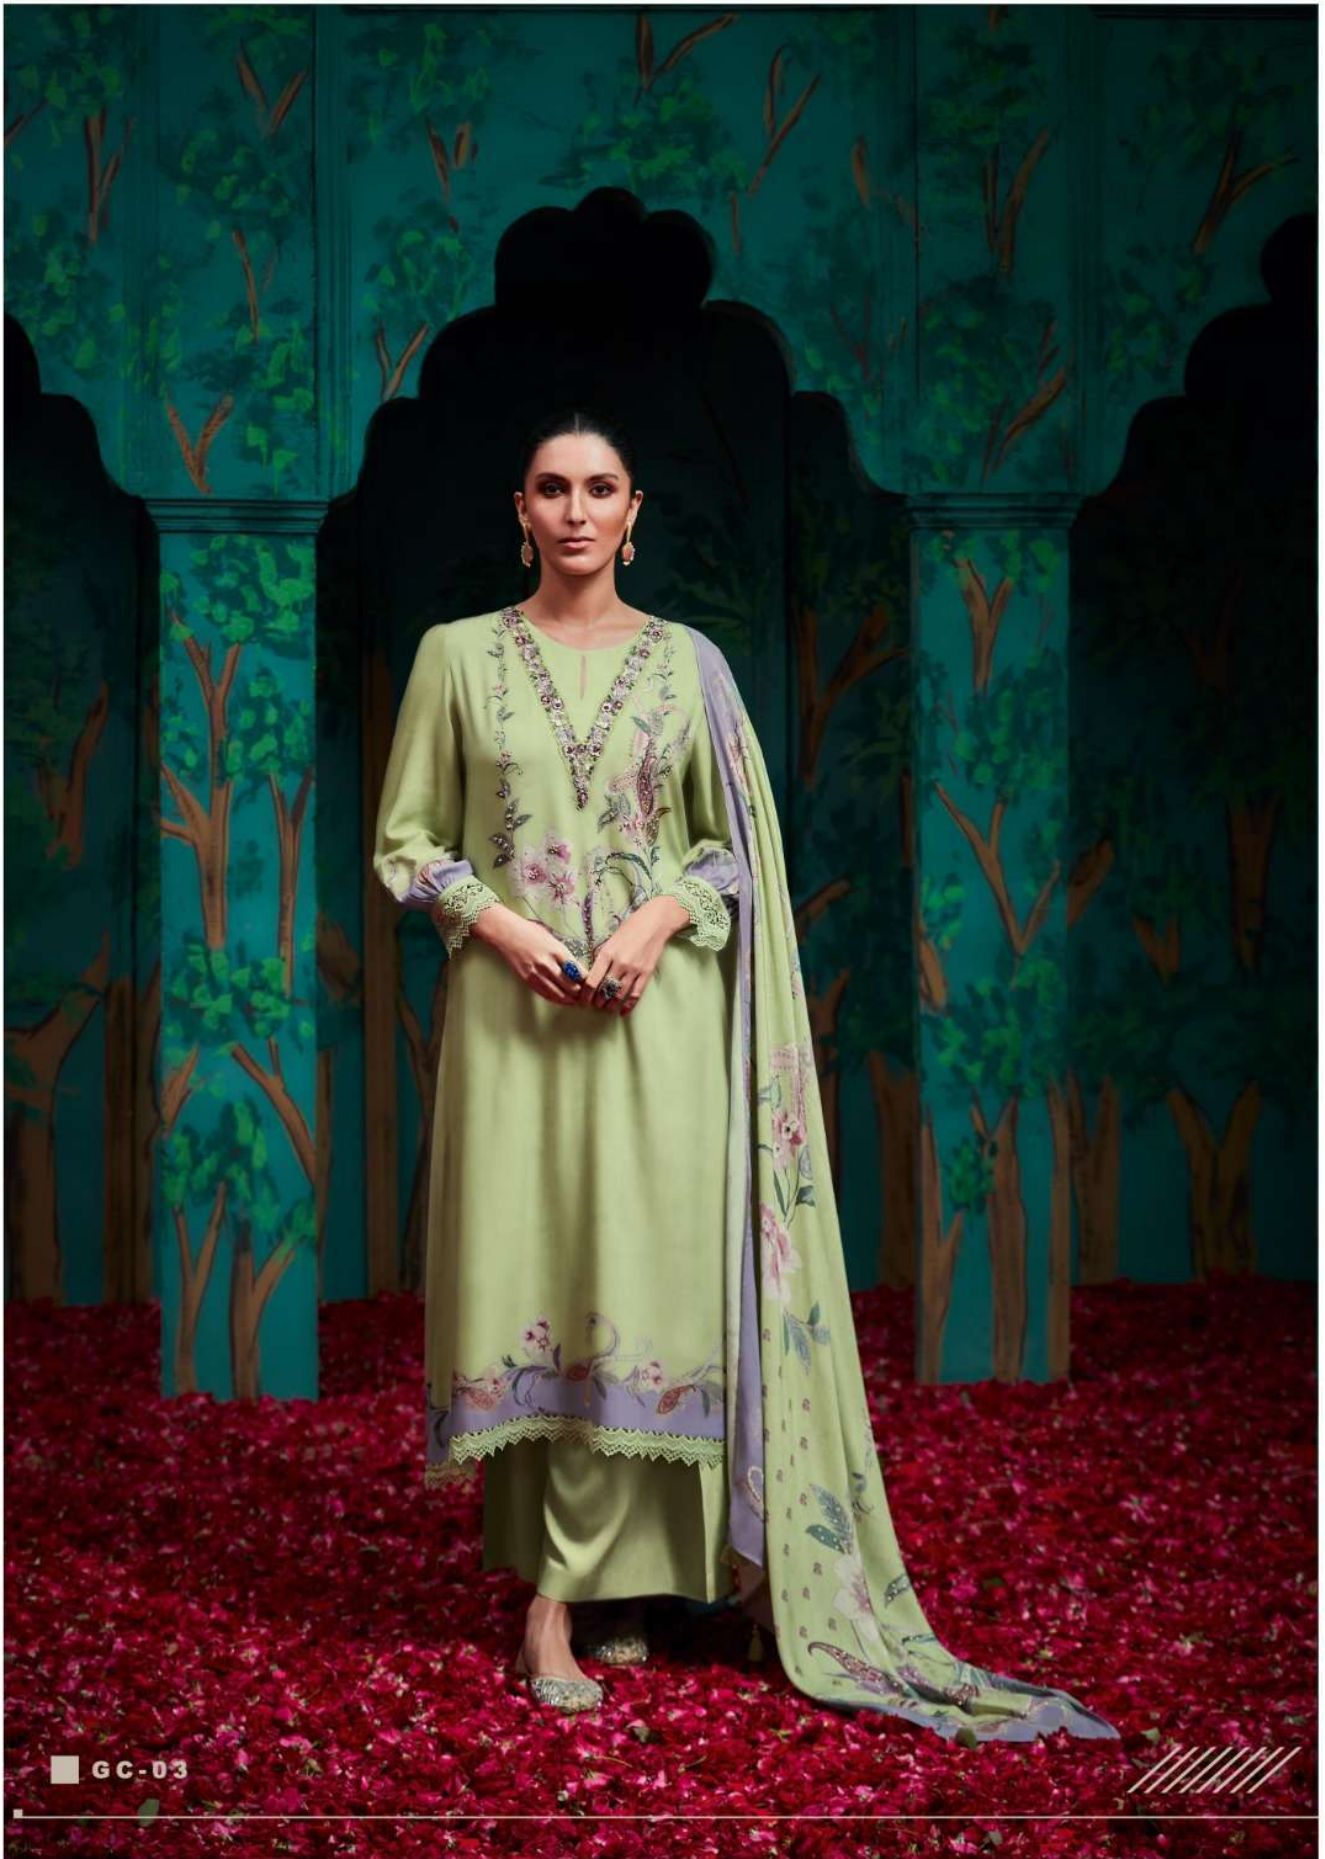

VARSHAA

g r a c e

GC-01 ■

GC-03

EMBRACE ELEGANCE

GC-04

GC-05

grace

DESIGN	PRICE	DESCRIPTION
GC - 01	2080/-	TOP VISCOSE MUSLIN DIGITALLY PRINTED WITH HANDWORK & EMBROIDERY NECKLINE
GC - 02	2080/-	-
GC - 03	2080/-	DUPATTA VISCOSE MUSLIN DIGITALLY PRINTED WITH ADDED TASSEL
GC - 04	2080/-	-
GC - 05	2080/-	BOTTOM MATTE SATIN SOLID