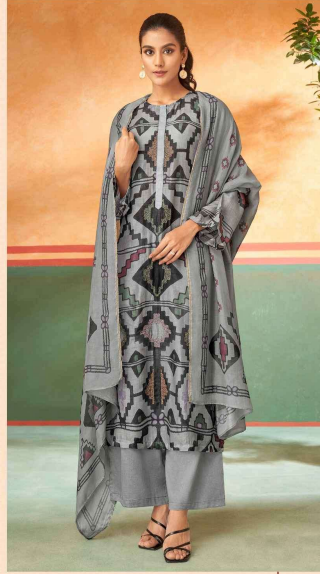

9822

Sahiba®

Maysa