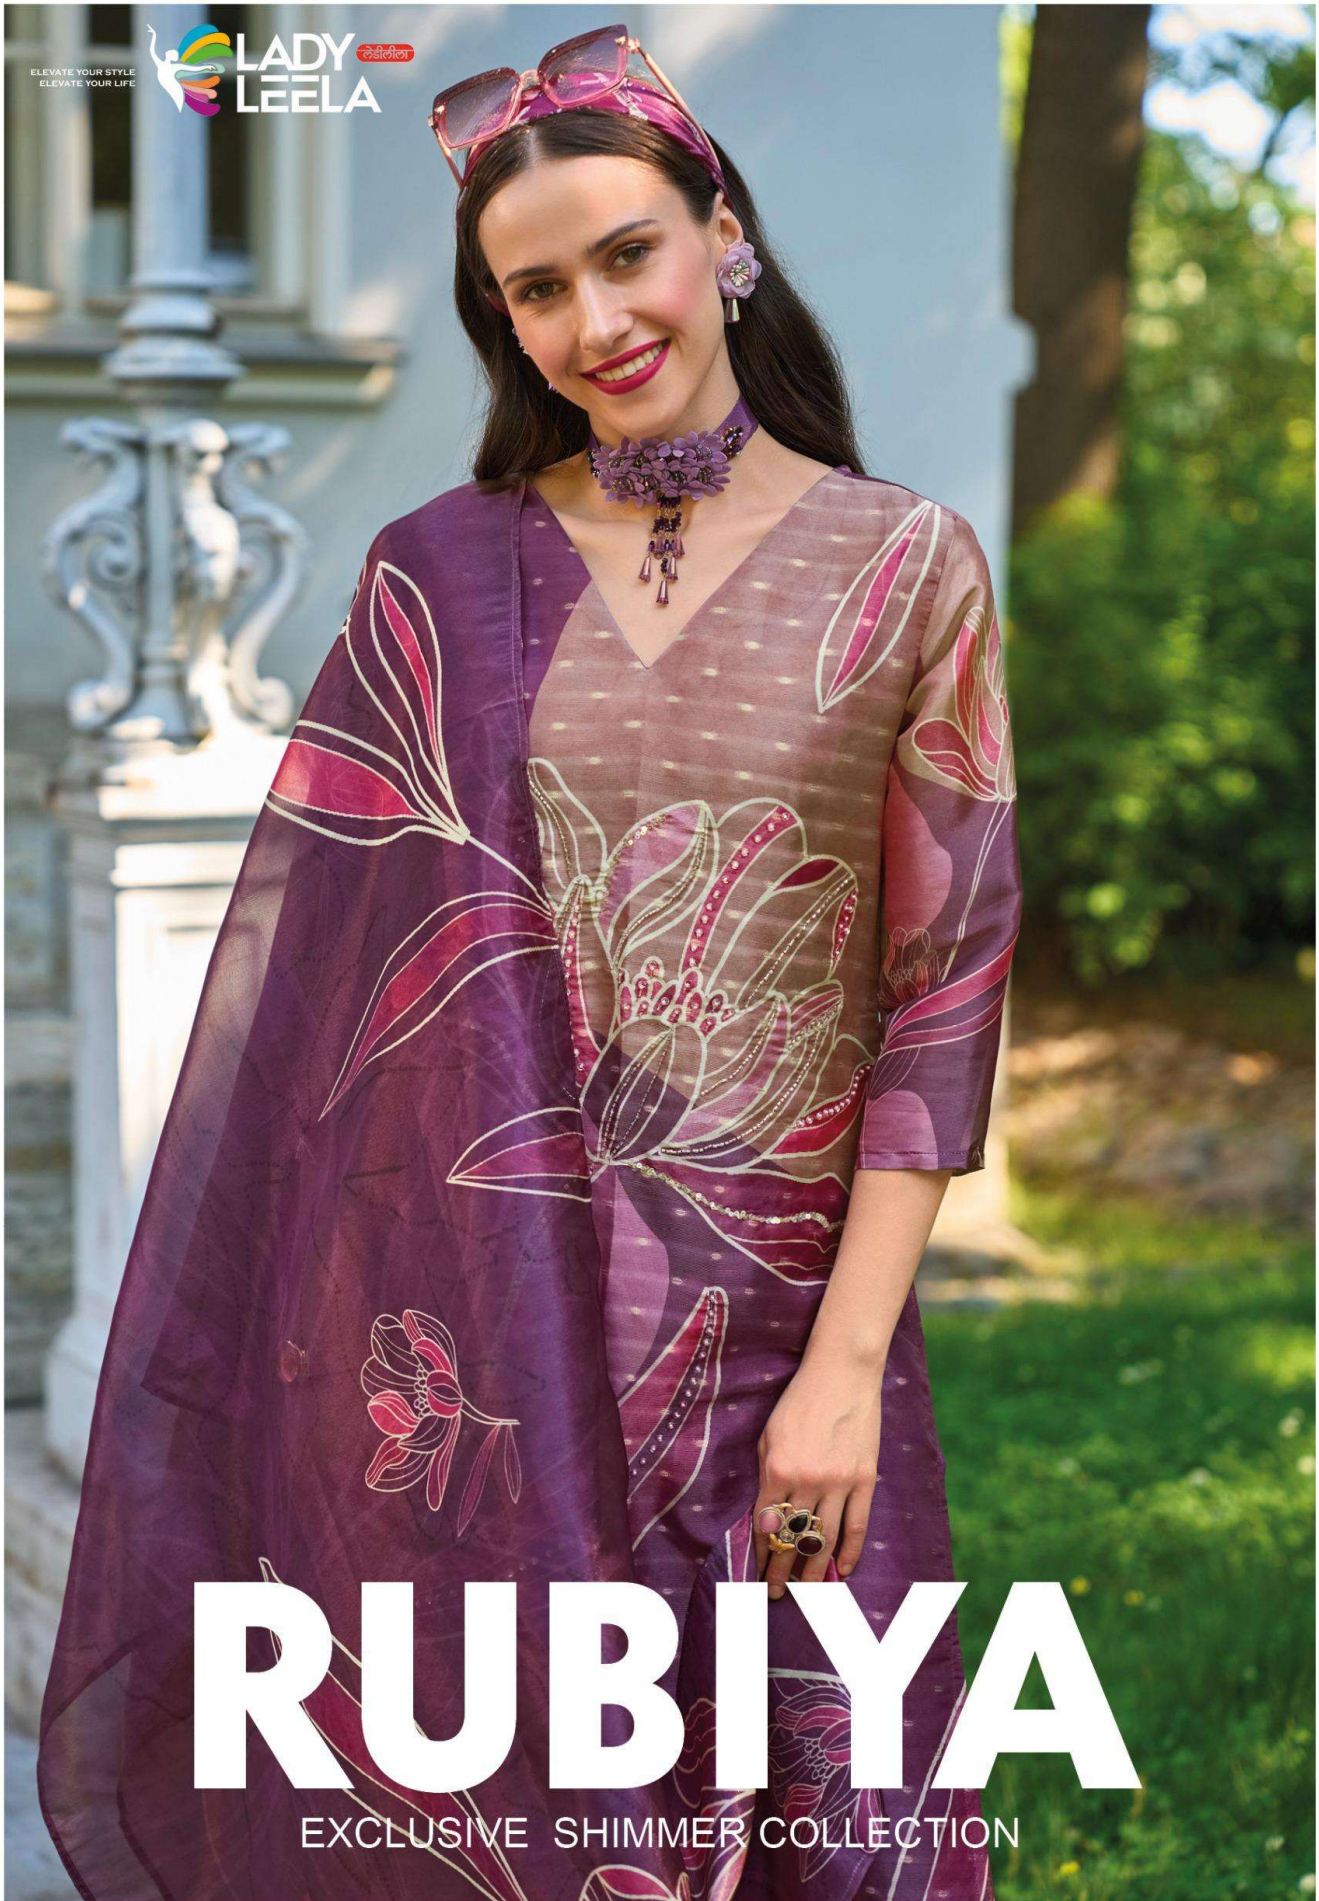

ELEVATE YOUR STYLE
ELEVATE YOUR LIFE

LADY
LEELA

लेडीलीला

RUBIYA

EXCLUSIVE SHIMMER COLLECTION