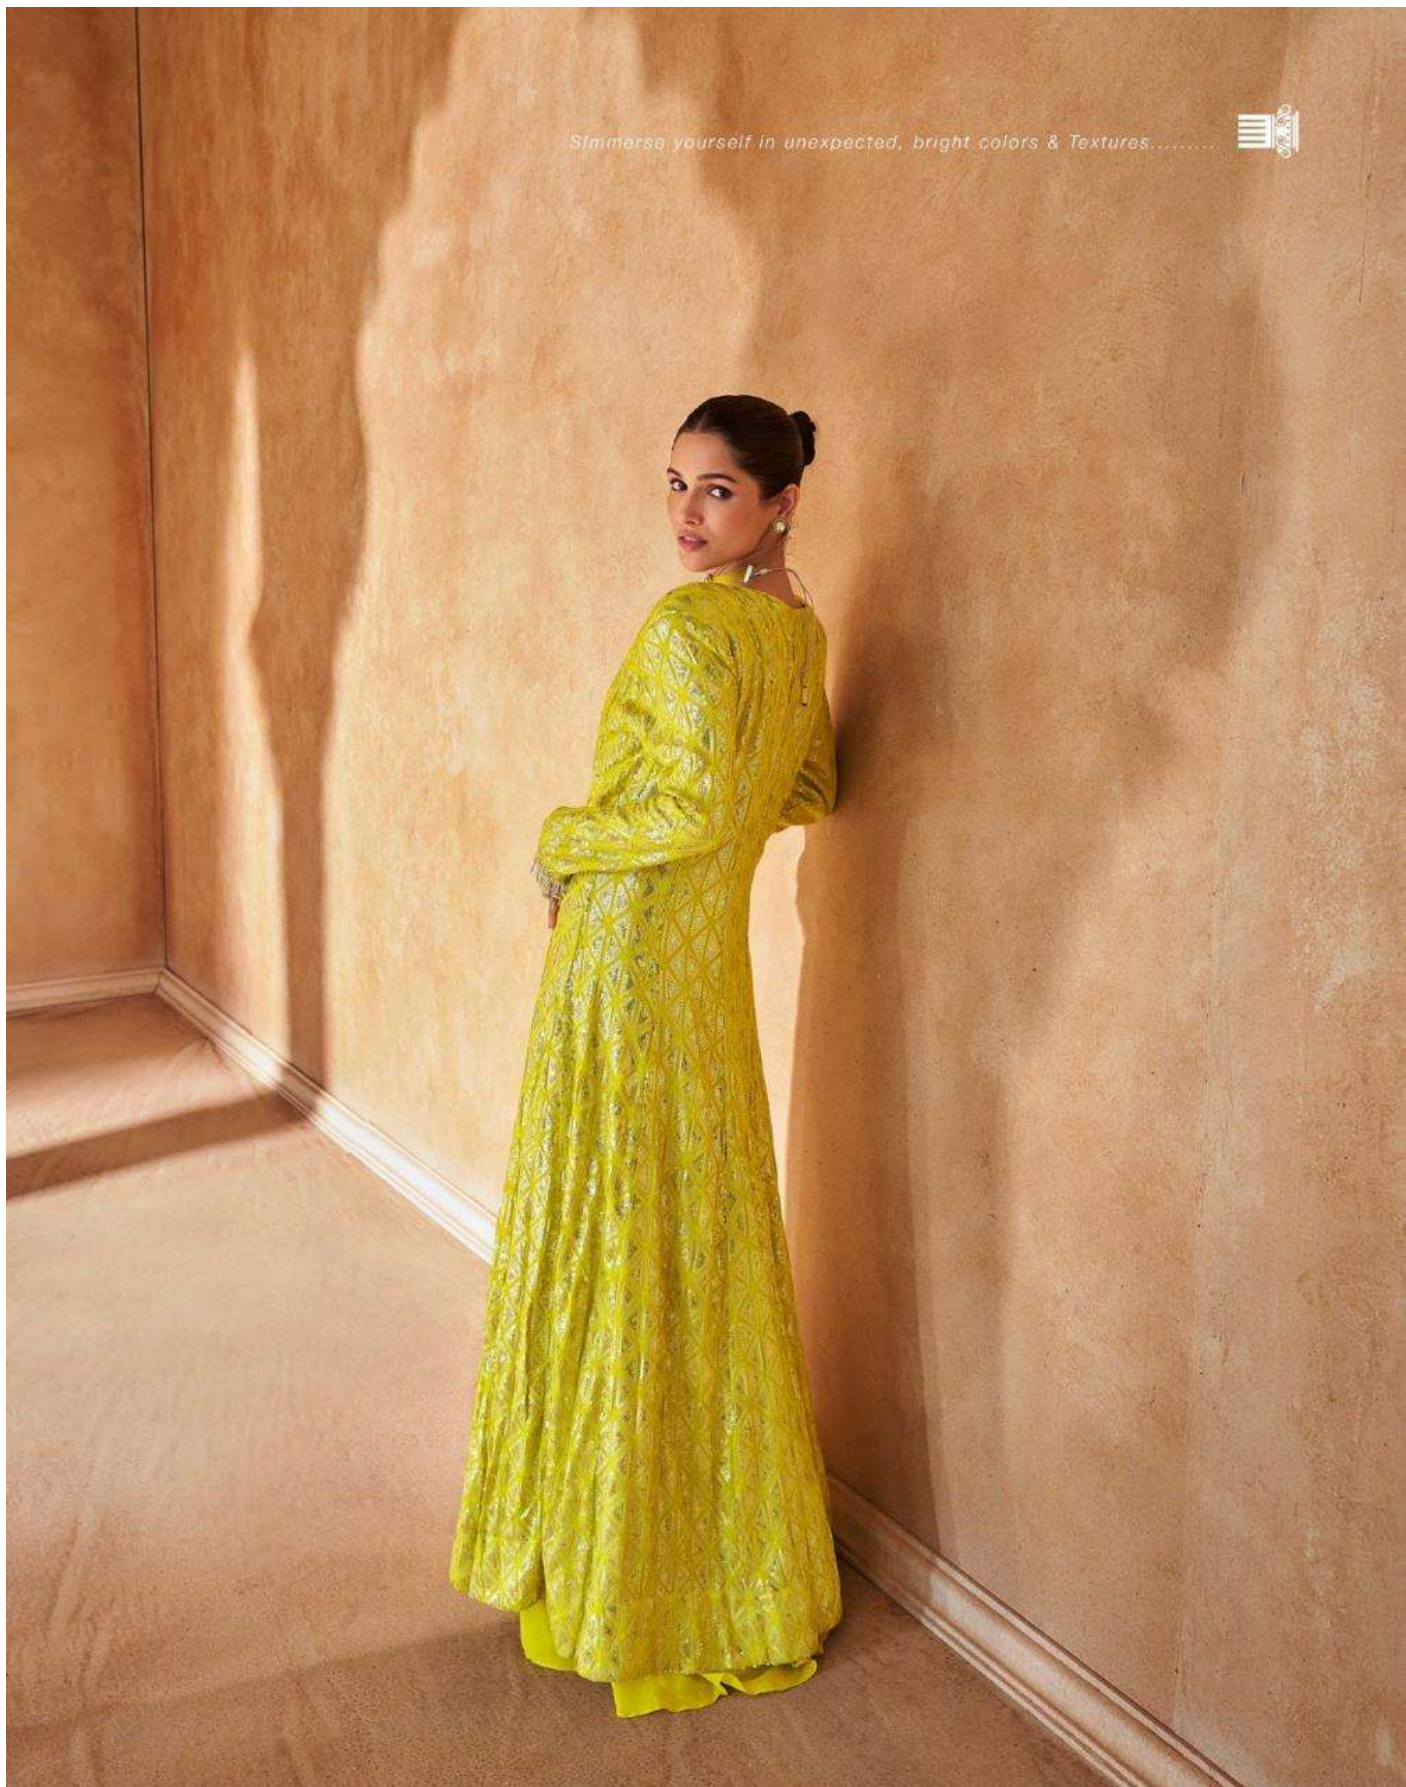

Immerse yourself in unexpected, bright colors & Textures.....