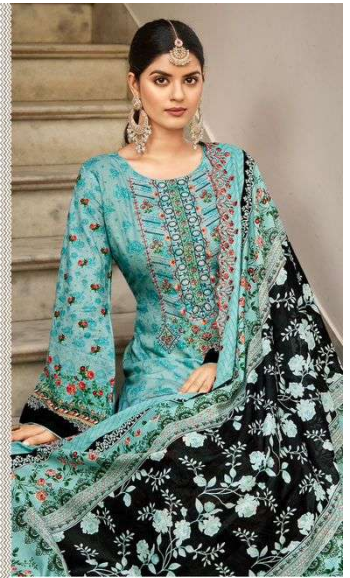

ریاض آرٹس
RIAZ ARTS
The Luxury Line

•22005• *Bin Saeed*