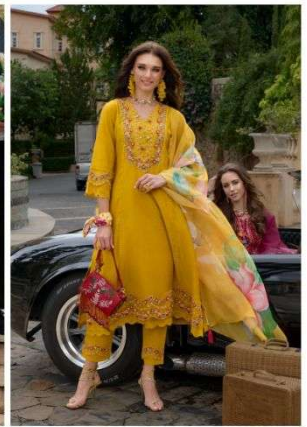

BEGUM - 42732

BEGUM - 42734