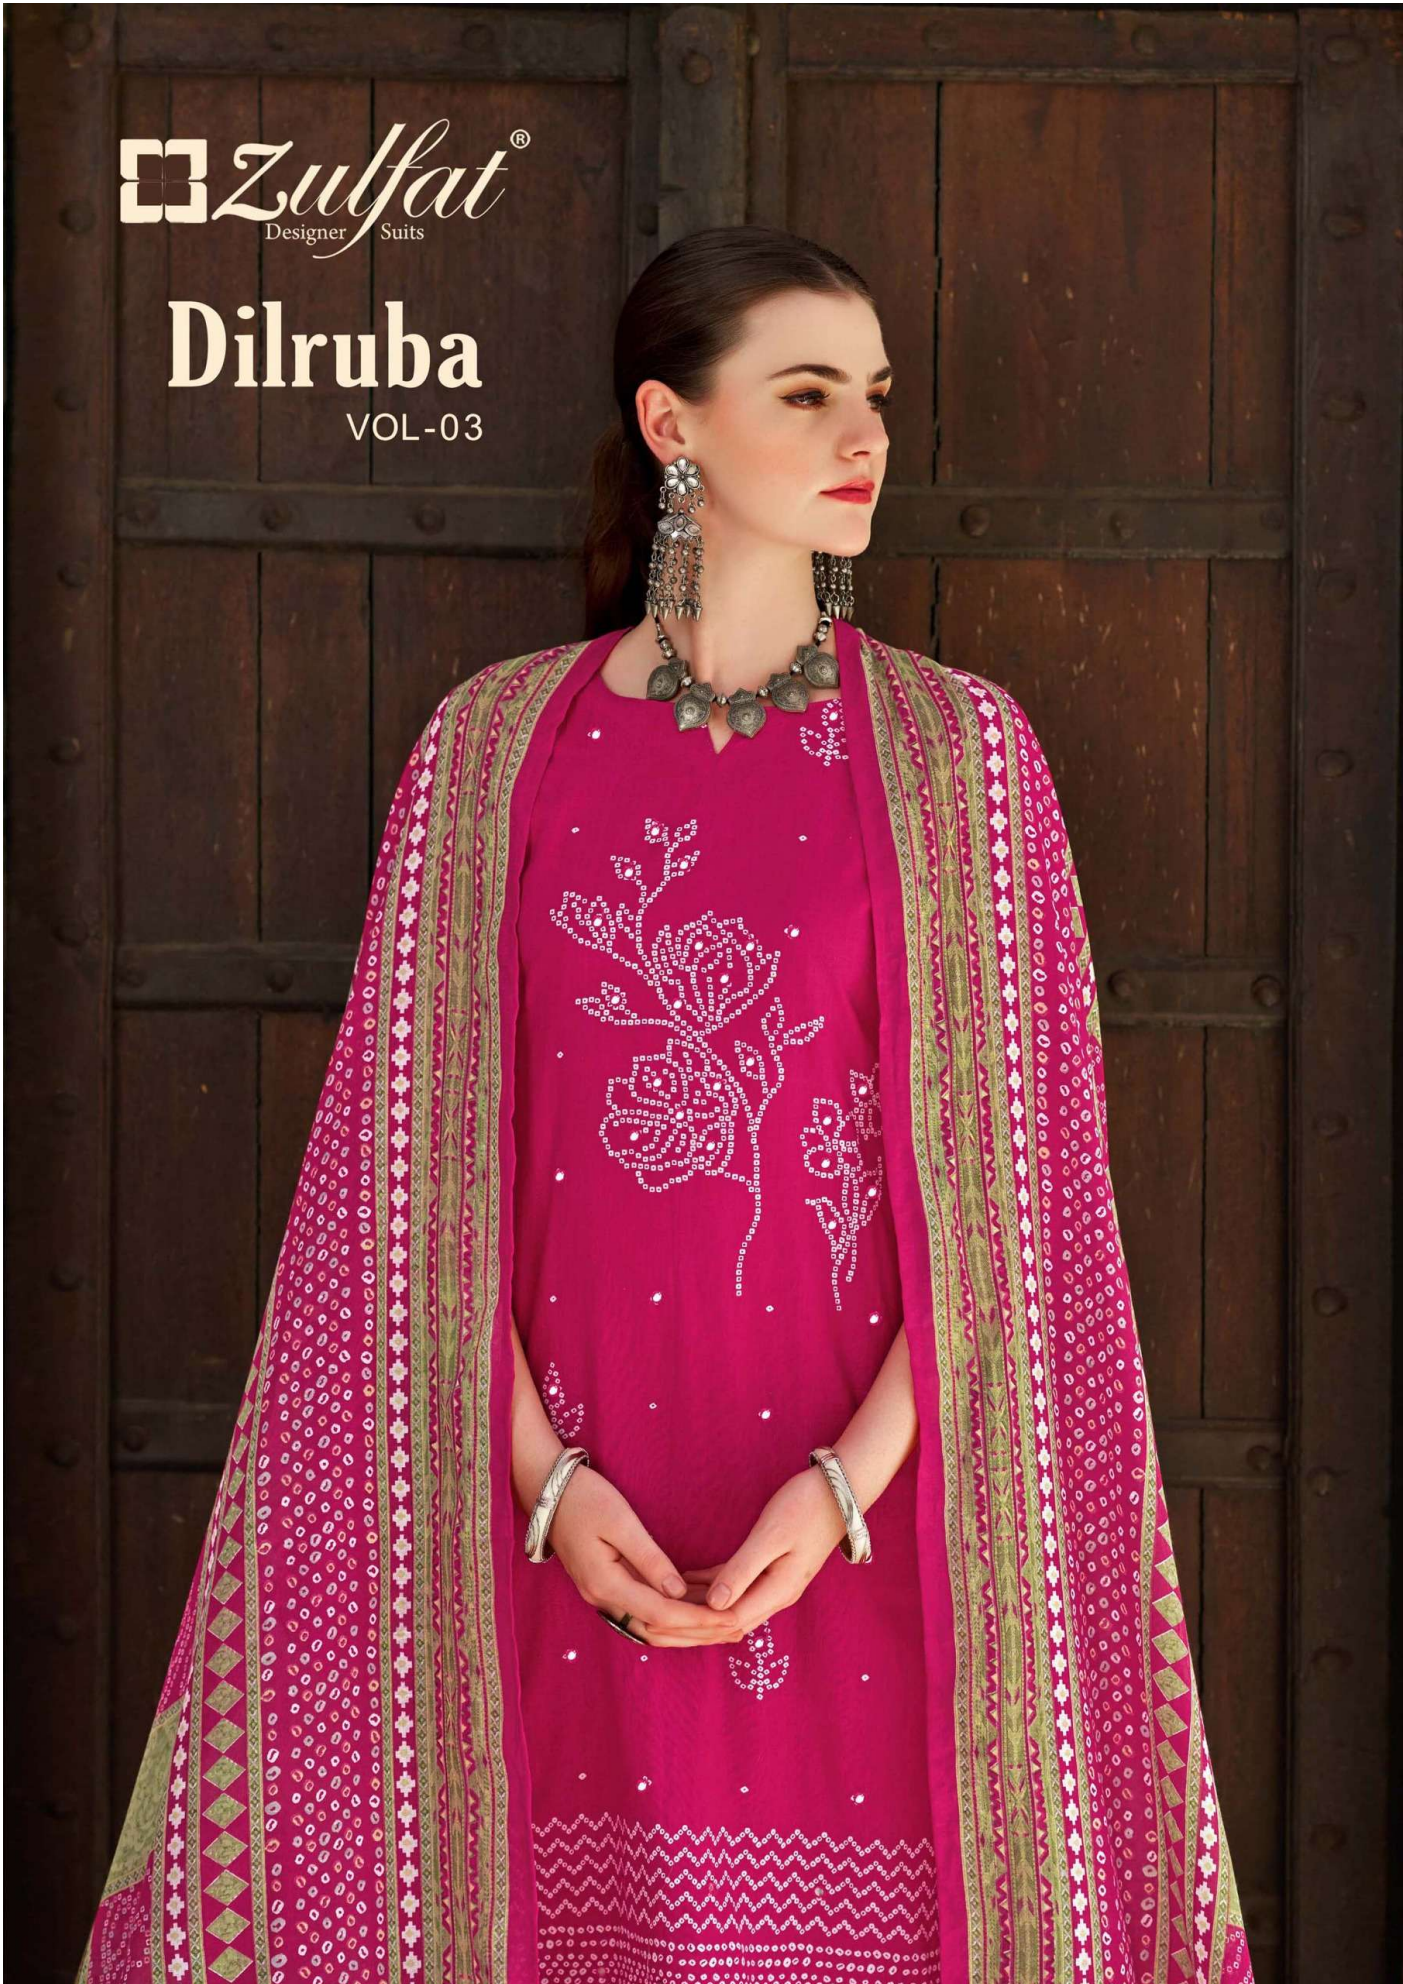

 **Zulfat**[®]
Designer Suits

Dilruba

VOL-03

Dilruba

Replace your out-of-date wardrobe with exotically patterned collection andel multicolored dupatta enhances feminine touch to your personality.

DNO. 575 - 001

Dilruba

Replace your out-of-date wardrobe with ecstasically patterned collection and del multicolored dupatta enhances feminine touch to your personality.

DNO. 575-002

Dilruba

Replace your out-of-date wardrobe with exotically patterned collection andel multicolored dupatta enhances feminine touch to your personality.

DNO. 575 - 005

Dilruba

Replace your out-of-date wardrobe with exotically patterned collection and multicolored dupatta enhances feminine touch to your personality.

DNO. 575-006

—❖❖❖— **FABRIC DETAIL** —❖❖❖—

-: TOP :-

100 % PURE COTTON EXCLUSIVE DESIGNER PRINT WITH HAND WORK.
(APX :- 2.50 MTR)

-: DUPATTA :-

100 % PURE COTTON MAL-MAL PRINT DUPATTA.
(APX :- 2.30 MTR)

-: BOTTOM :-

100 % PURE COTTON SALWAR.
(APX :- 3.00 MTR)