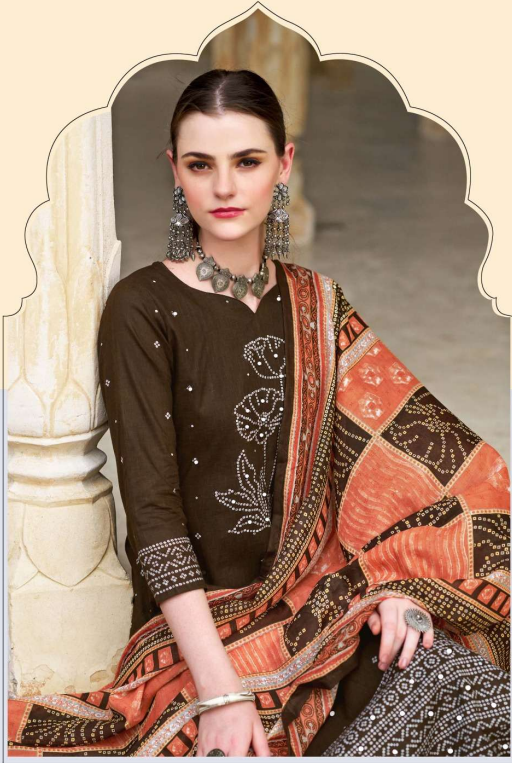

Dilruba

DNO. 575 - 004