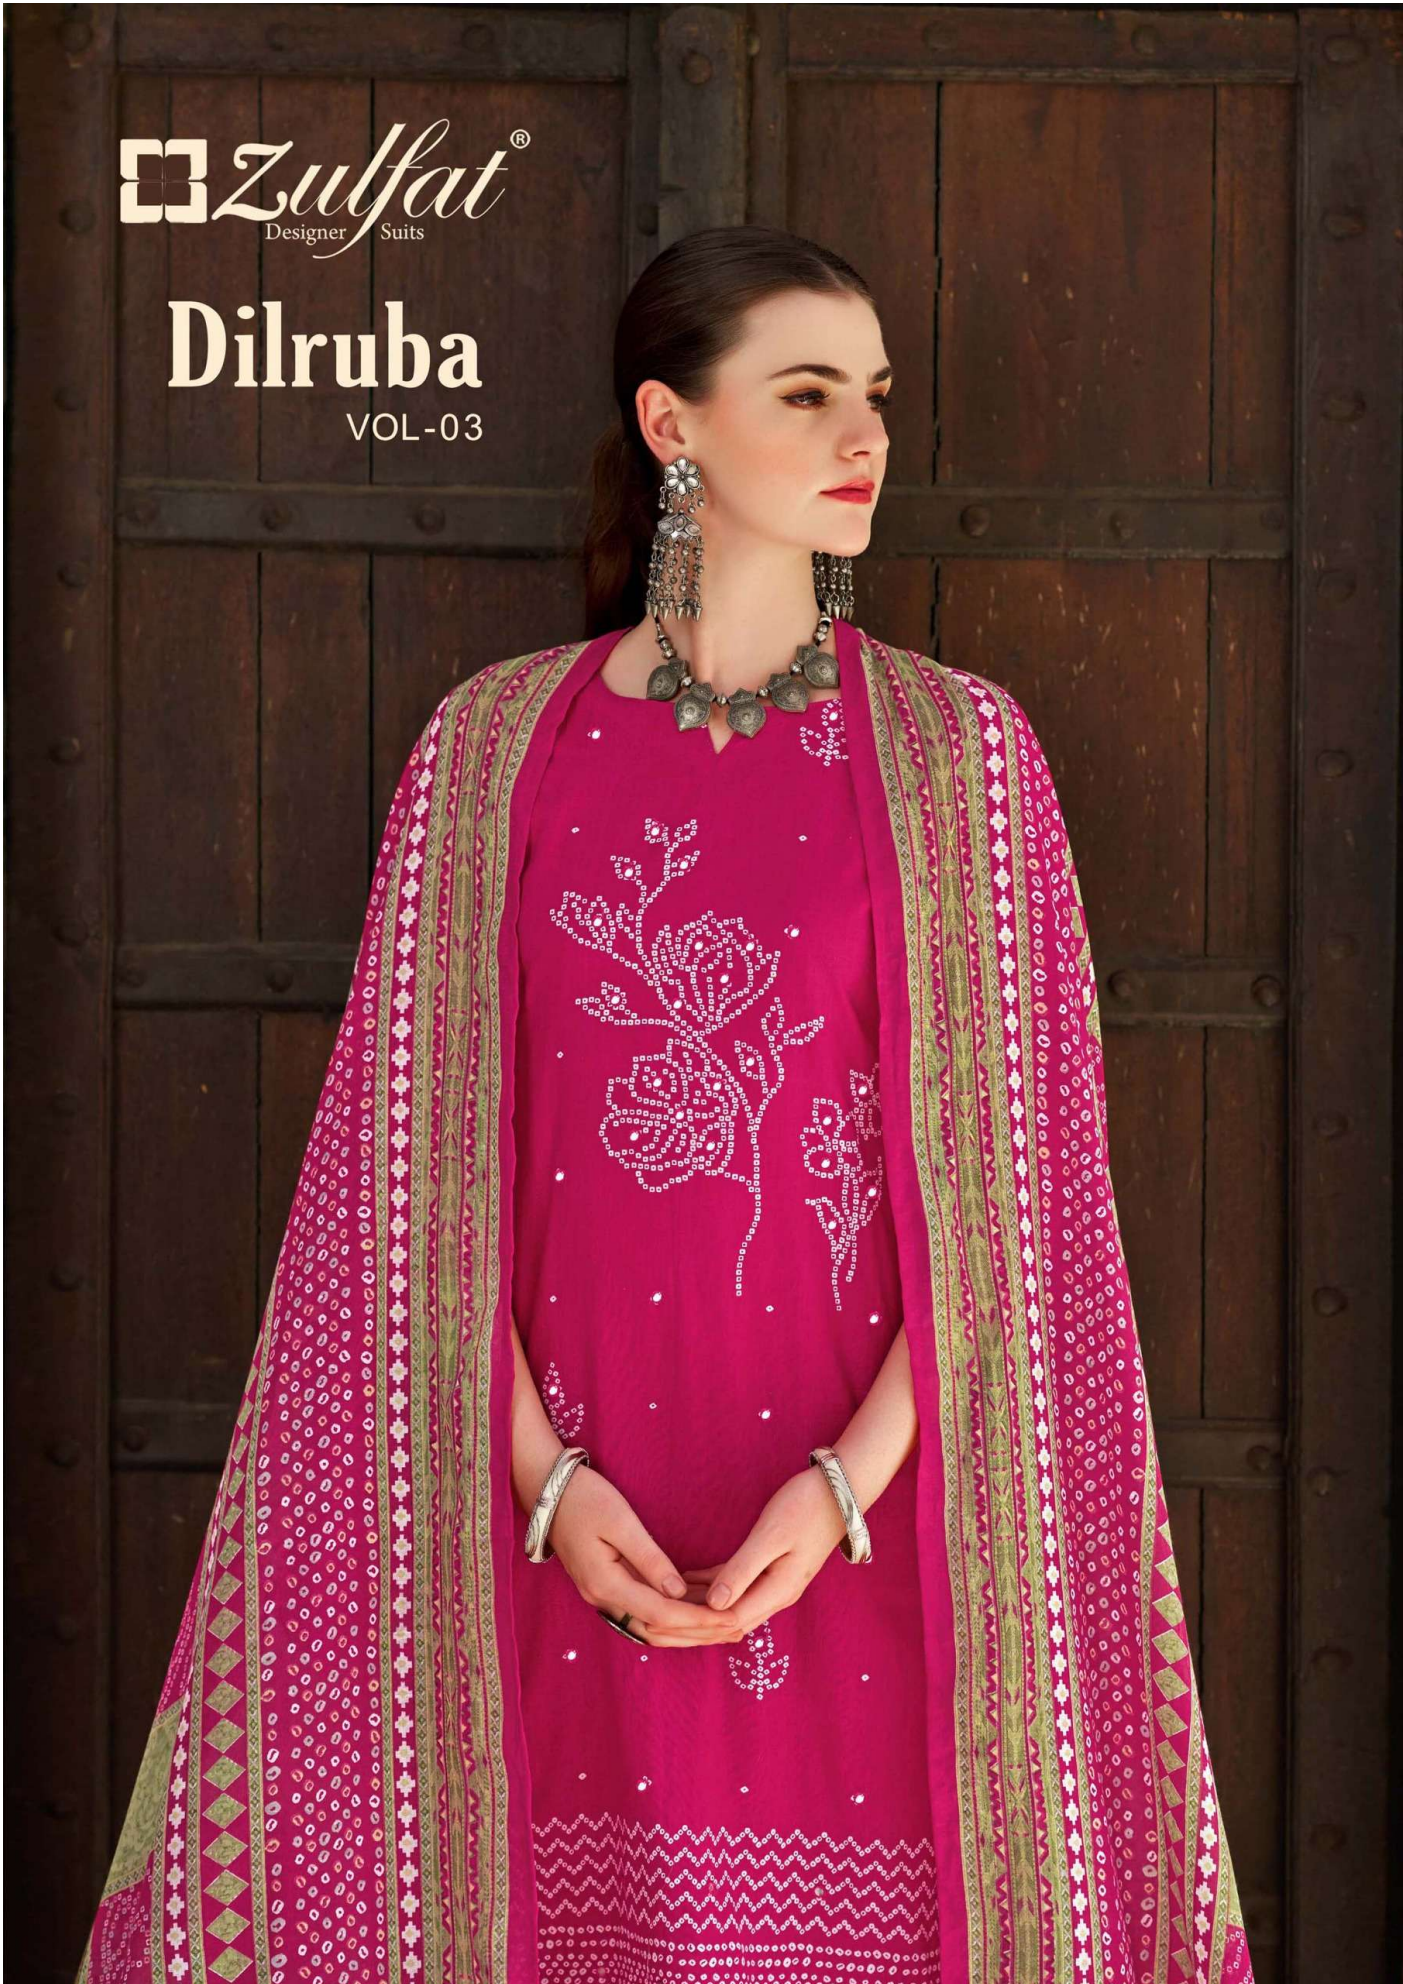

 **Zulfat**[®]
Designer Suits

Dilruba

VOL-03

Dilruba

Replace your out-of-date wardrobe with exotically patterned collection andel multicolored dupatta enhances feminine touch to your personality.

DNO. 575 - 001

Dilruba

Replace your out-of-date wardrobe with essential pattern collection andel multicolored dupatta enhances feminine touch to your personality.

DNO. 575 - 002

Dilruba

Replace your out-of-date wardrobe with exotically patterned collection andel multicolored dupatta enhances feminine touch to your personality.

DNO. 575 - 005

Dilruba

Replace your out-of-date wardrobe with exotically patterned collection and multicolored dupatta enhances feminine touch to your personality.

DNO. 575-006

—❖❖❖— **FABRIC DETAIL** —❖❖❖—

-: TOP :-

100 % PURE COTTON EXCLUSIVE DESIGNER PRINT WITH HAND WORK.
(APX :- 2.50 MTR)

-: DUPATTA :-

100 % PURE COTTON MAL-MAL PRINT DUPATTA.
(APX :- 2.30 MTR)

-: BOTTOM :-

100 % PURE COTTON SALWAR.
(APX :- 3.00 MTR)