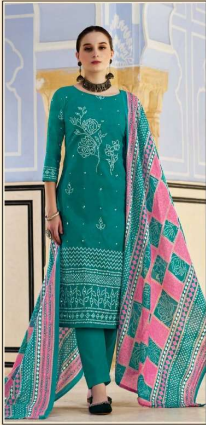

DNO. 575 - 005

Dilruba

Replace your out-of-date wardrobe with exotically patterned collection and multicolored dupatta enhances feminine touch to your personality.

DNO. 575-006

—❖❖❖— **FABRIC DETAIL** —❖❖❖—

-: TOP :-

100 % PURE COTTON EXCLUSIVE DESIGNER PRINT WITH HAND WORK.
(APX :- 2.50 MTR)

-: DUPATTA :-

100 % PURE COTTON MAL-MAL PRINT DUPATTA.
(APX :- 2.30 MTR)

-: BOTTOM :-

100 % PURE COTTON SALWAR.
(APX :- 3.00 MTR)

 **Zulfat**[®]
Designer Suits

Dilruba

575 - 001

575 - 002

575 - 003

575 - 004

575 - 005

575 - 006