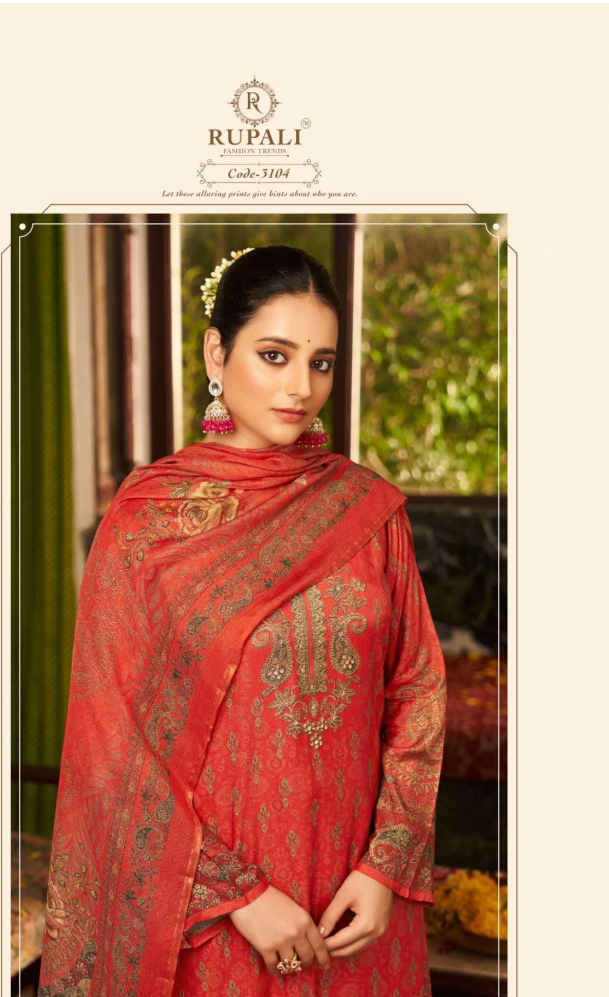

R
RUPALI
FASHION TRENDS
Code-5104