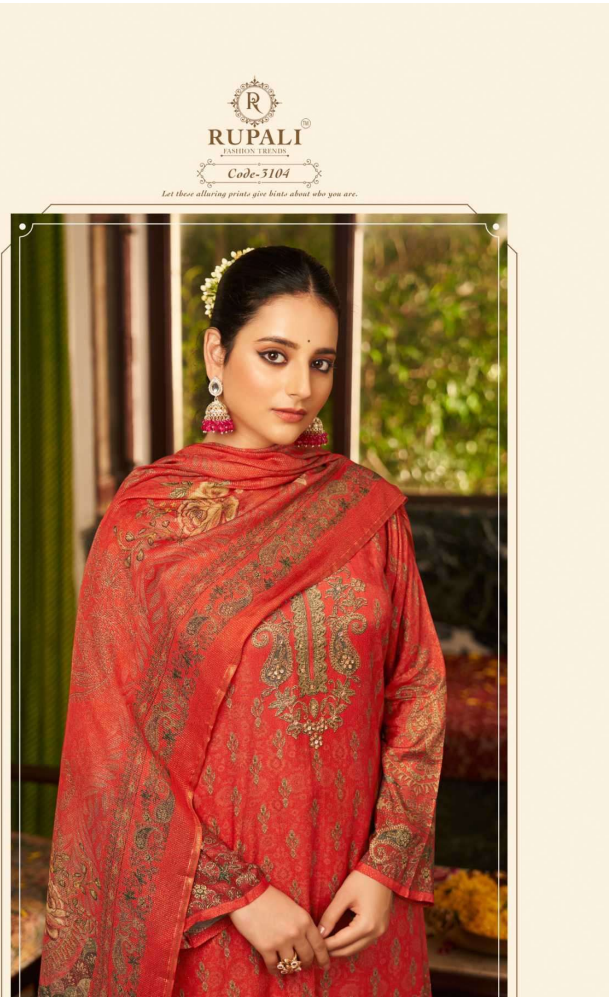

RUPALI<sup>TM</sup>  
FASHION TRENDS

Rajvi

Code-3101

*The perfectly blended print and pastel to rule the season.*

  
**RUPALI**  
FASHION TRENDS

*Code-5102*  
*The mist shade promises to invite serene energy.*

R  
RUPALI  
FASHION TRENDS

Code-3102

*The mist shade promises to invite serene calm.*

  
**RUPALI**  
FASHION TRENDS

stylish  
*Fashion*

*To the thoughtful details and soothing color blend gives a clothing treat this season!*