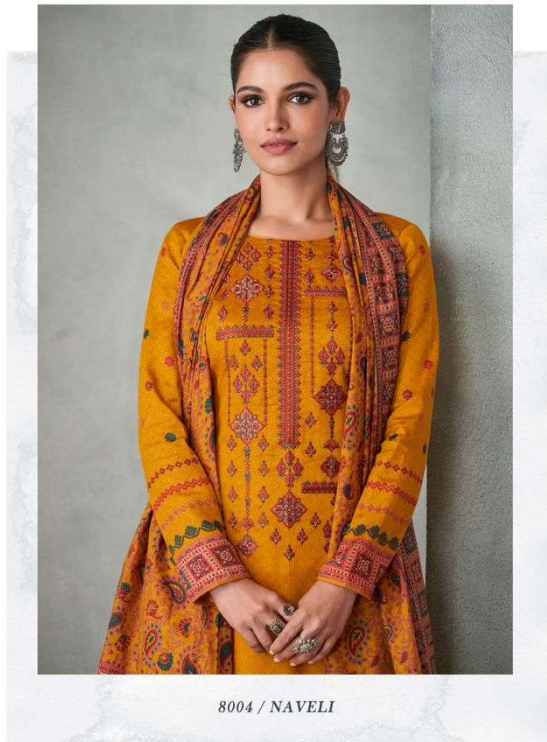

ممتاز آرٹس
Mumtaz Arts
Rangon ki darya

8004 / NAVELI