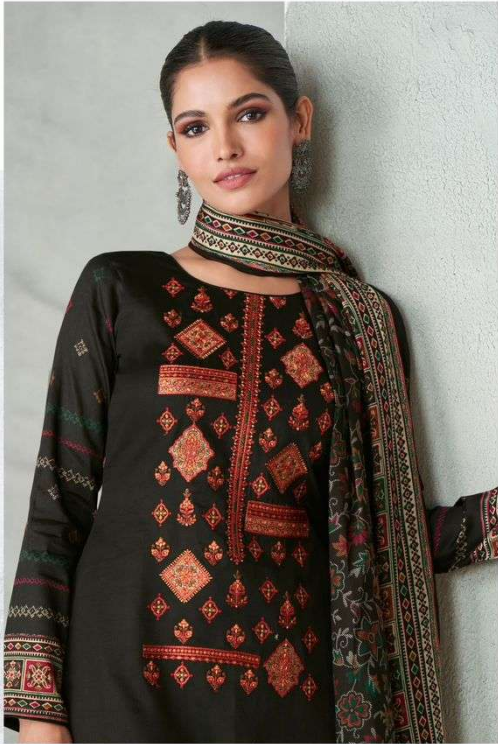

ممتاز آرٹس
Munazza Arts
Purveyors of Elegance

8006 / NAVELI