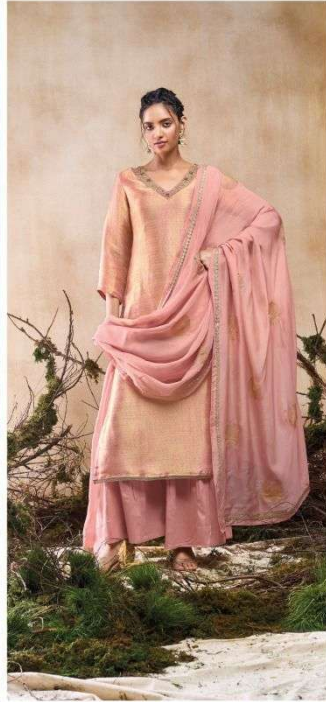

S2842-B

Ganga®
Boi
S2842- A/B