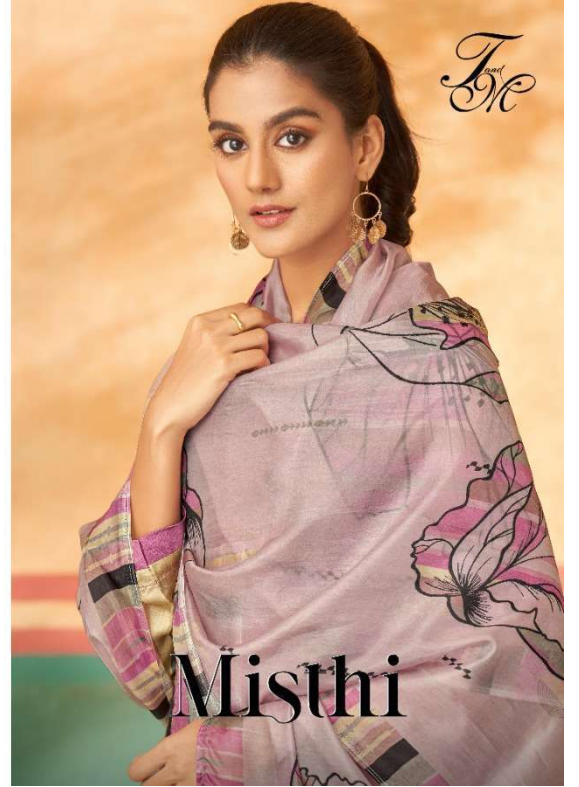

RATE LIST

H S N CODE - 540834

DESIGN NO

2246 - 2295 - 2238

DESCRIPTION

TOP - GAZI SILK DIGITAL PRINT WITH HAND WORK

BOTTOM - MUSLIN SILK HEAVY

DUPATTA - TABBY DUPATTA DIGITAL PRINTED

{ RATE
RS, 2295/- }

A SET OF 1 DESIGN x 3 COLORWAY

TOTAL SUITS = 3

Distributed by

«KSS Syntex Private Limited

Mob : +91-96242 83111