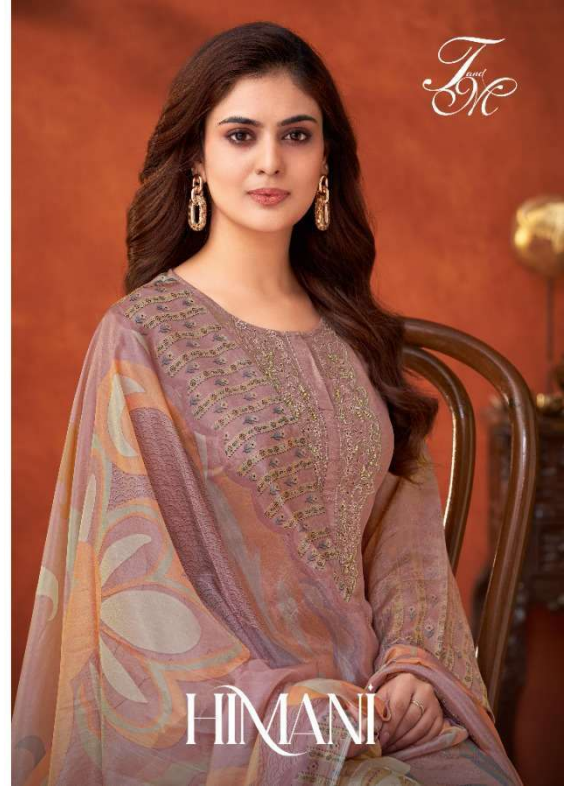

RATE LIST

H S N CODE - 540834

DESIGN NO

9351 - 9345 - 9363 - 9321

DESCRIPTION

TOP - SIMMER TISSUE FANCY JAQUARD DIGITAL PRINT WITH HAND WORK AND THREADLE

NECK ORGANZA SILK DYED WITH EMBROIDERY AND HAND WORK

BOTTOM - MUSLIN SILK HEAVY

DUPATTA - TABBY DIGITAL PRINTED DUPATTA

RATE

{ **RS, 2495/-** }

A SET OF 1 DESIGN x 4 COLORWAY

TOTAL SUITS = 4

Distributed by

«KSS Syntex Private Limited

Mob : +91-96242 83111