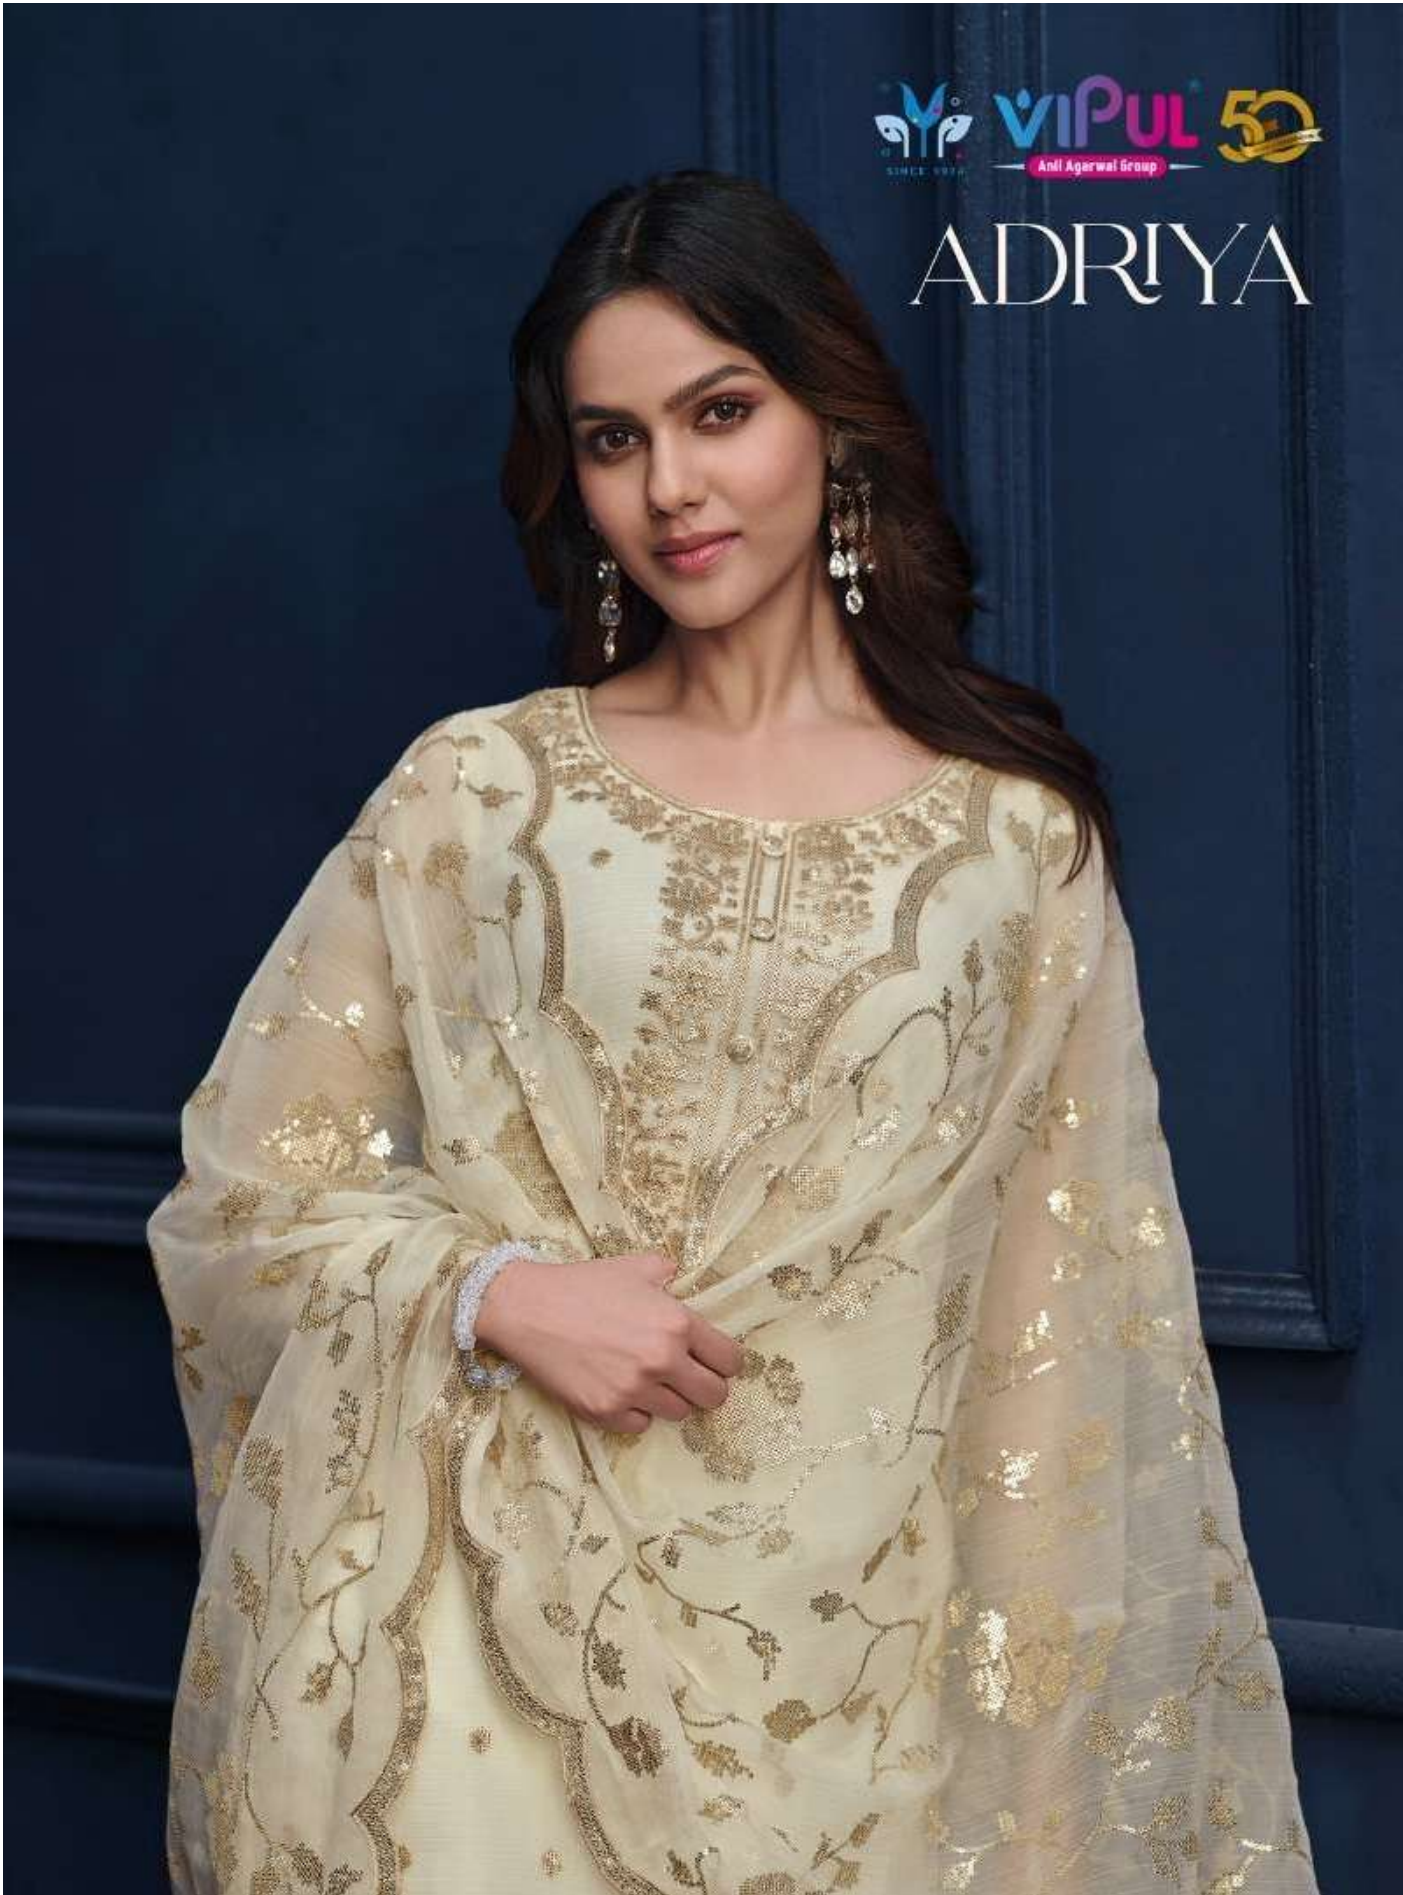

VIPUL 50
Anil Agarwal Group

ADRIYA