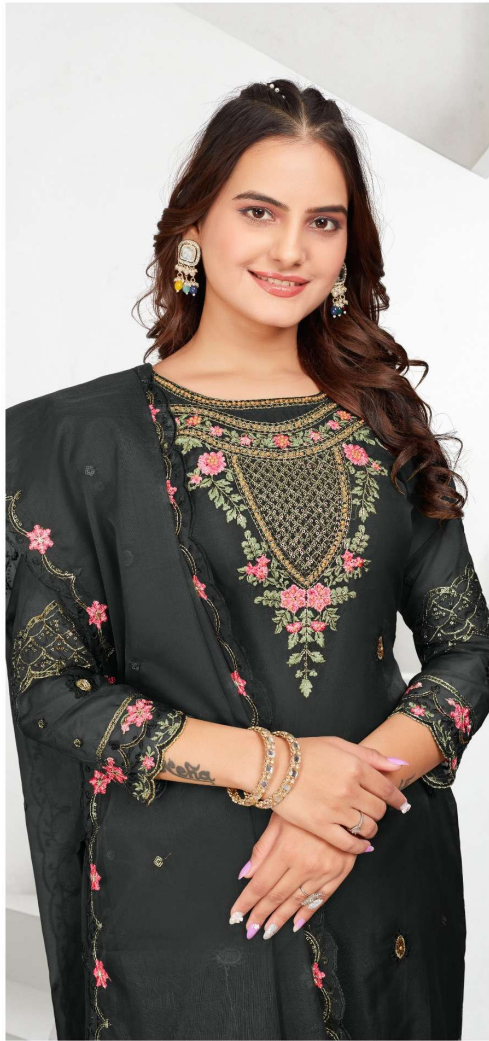

Alzohaib

AZ-1018-C

TOP

Organza with Heavy
Embroidery

BOTTOM-INNER

Heavy Santoon

DUPATTA

Organza with Heavy
Embroidery

CARE INSTRUCTIONS

- ☐ Dry clean only
- ☒ Do not use any bleach or stain removing chemical
- ☒ Iron the fabric at moderate temperature
- ☒ Do not dry fabric in direct sunlight