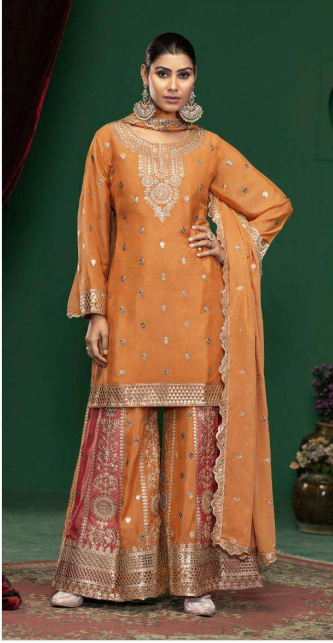

~ Do Not Overxpose Damp Fabric To
Strong Sunlight

~ Iron At Moderate Temperature

D~530 A

D~530 B

D~530 C

D~530 D