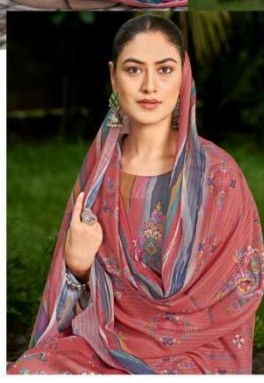

Rivāā

SAILINA

Rivāā

luxe fabrics, bold patterns & sumptuous detailing adorn modern silhouettes

DAWN'S
Gleam

3145-A

3145-B

Rivāā

LOOKS
that inspire
you

FRESH NEW FLORAL AND ON TREND

Rivāā

3146-A

**NA
TU
RE**
TONE INTO THE
SYMPHONY OF
YOUR PERSONALITY WITH A BLEND

3146-B

A RESPLENDENT
WAY of LIFE THE SEASON IN STYLE

Rivāā