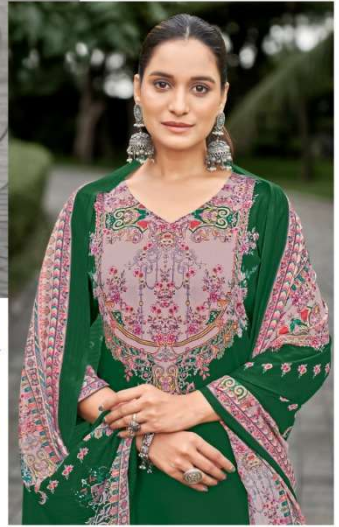

A PARADE OF
PR
IN
TS