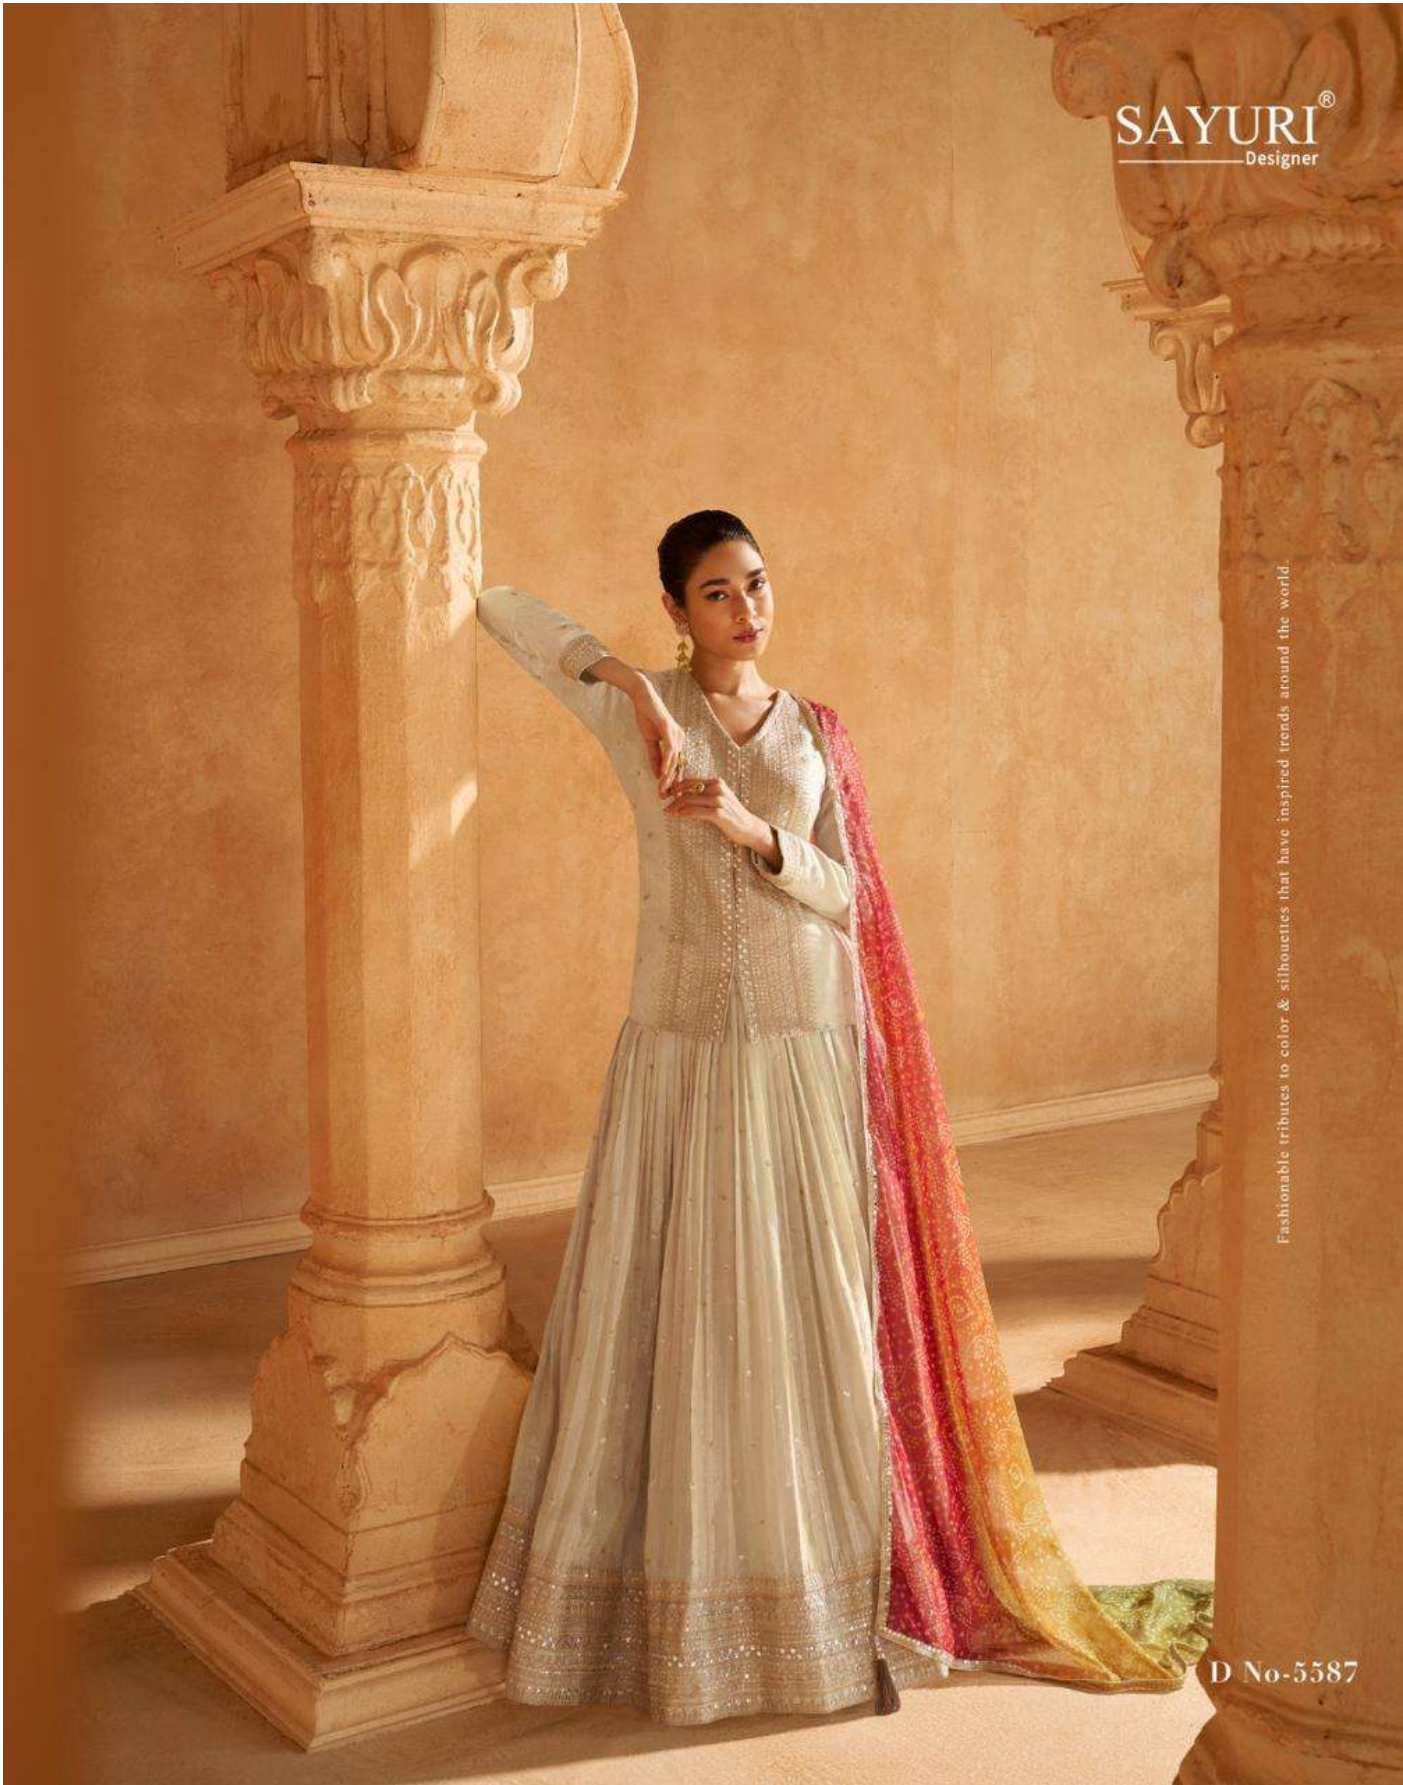

SAYURI®
Designer

Fashionable tributes to color & silhouettes that have inspired trends around the world.

D No-5587