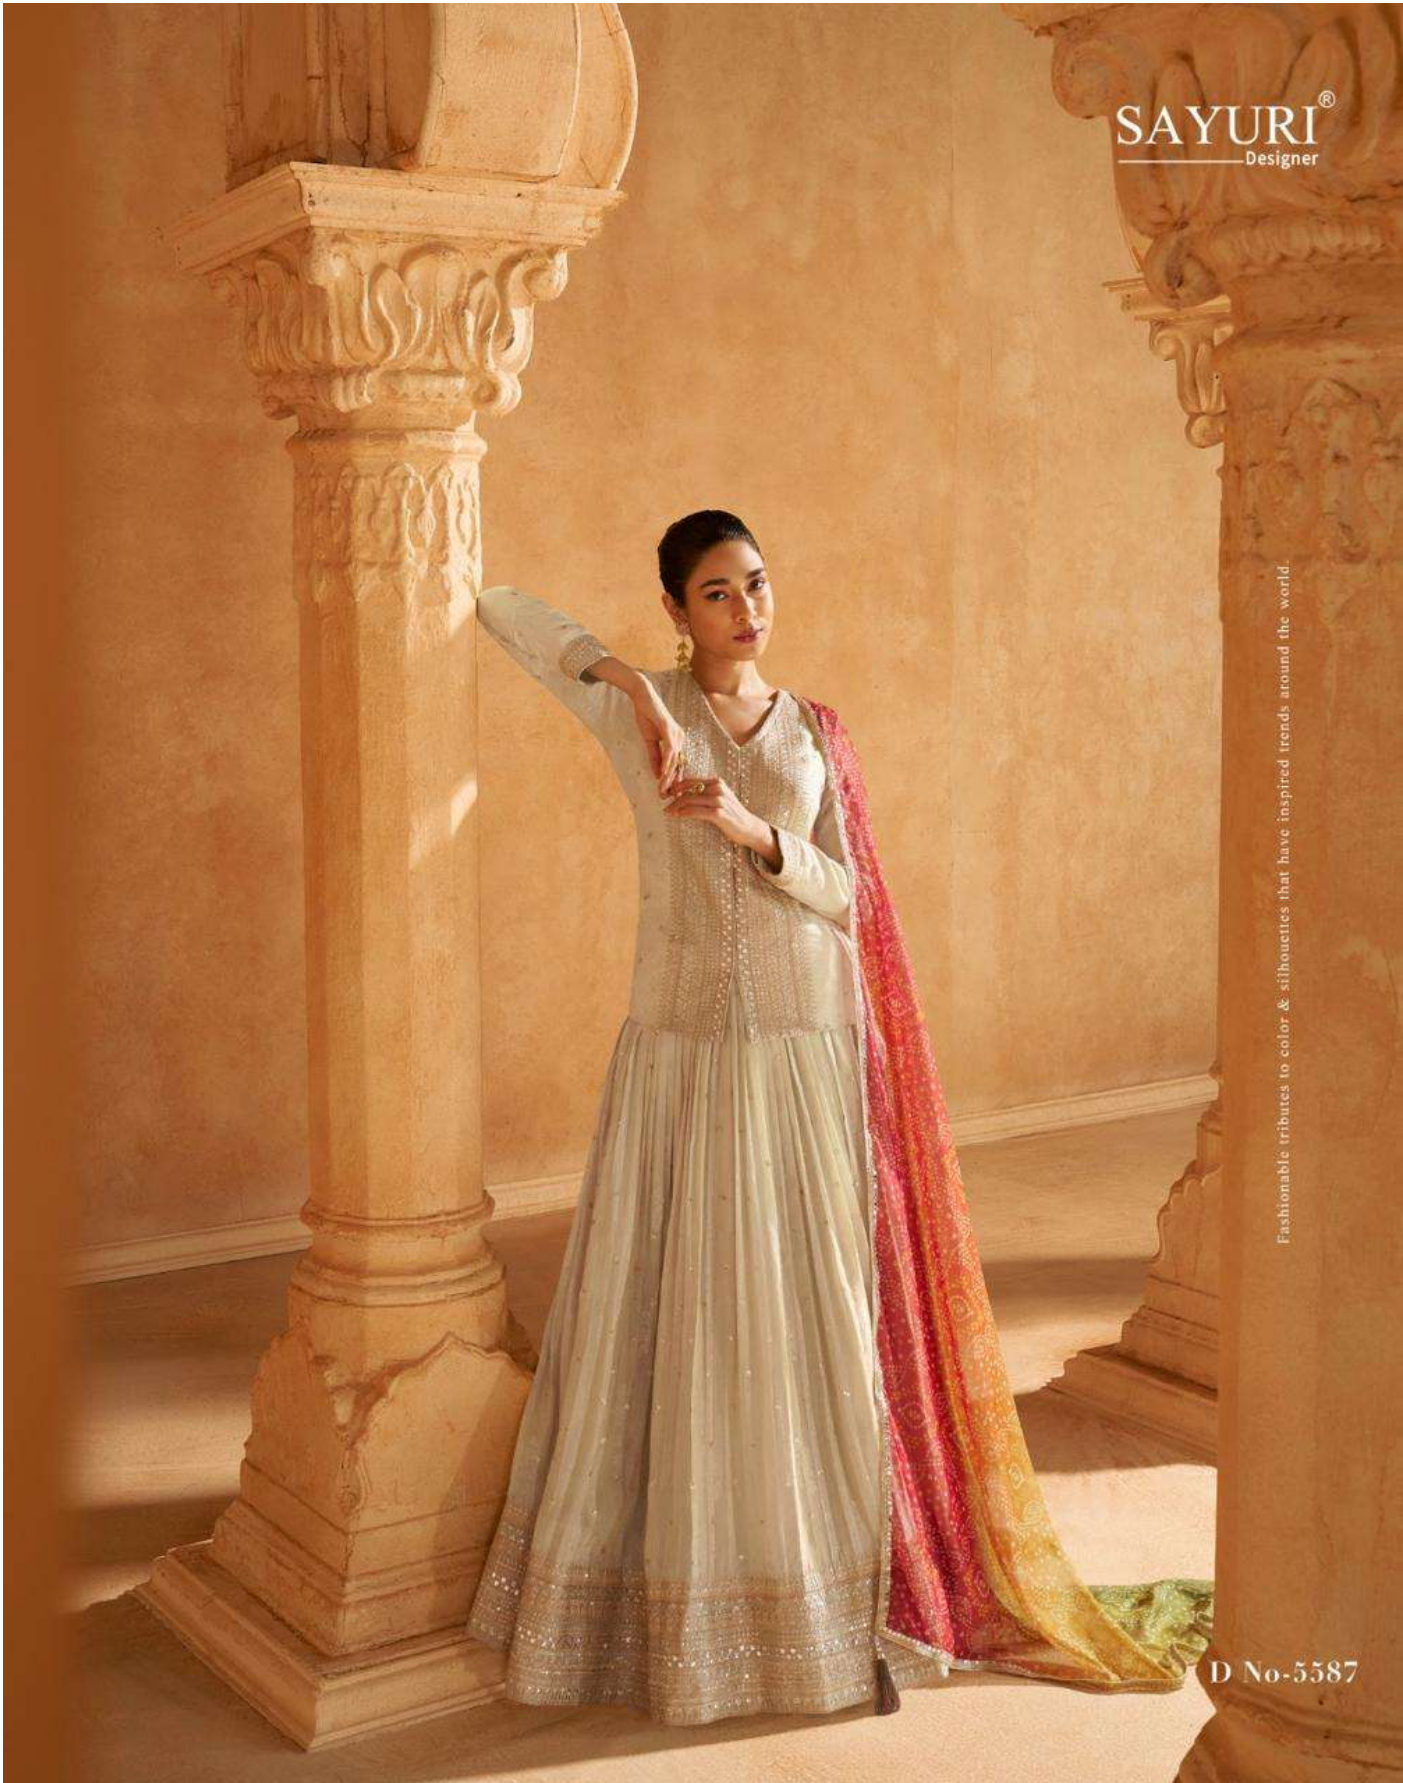

SAYURI®
Designer

Fashionable tributes to color & silhouettes that have inspired trends around the world.

D No-5587