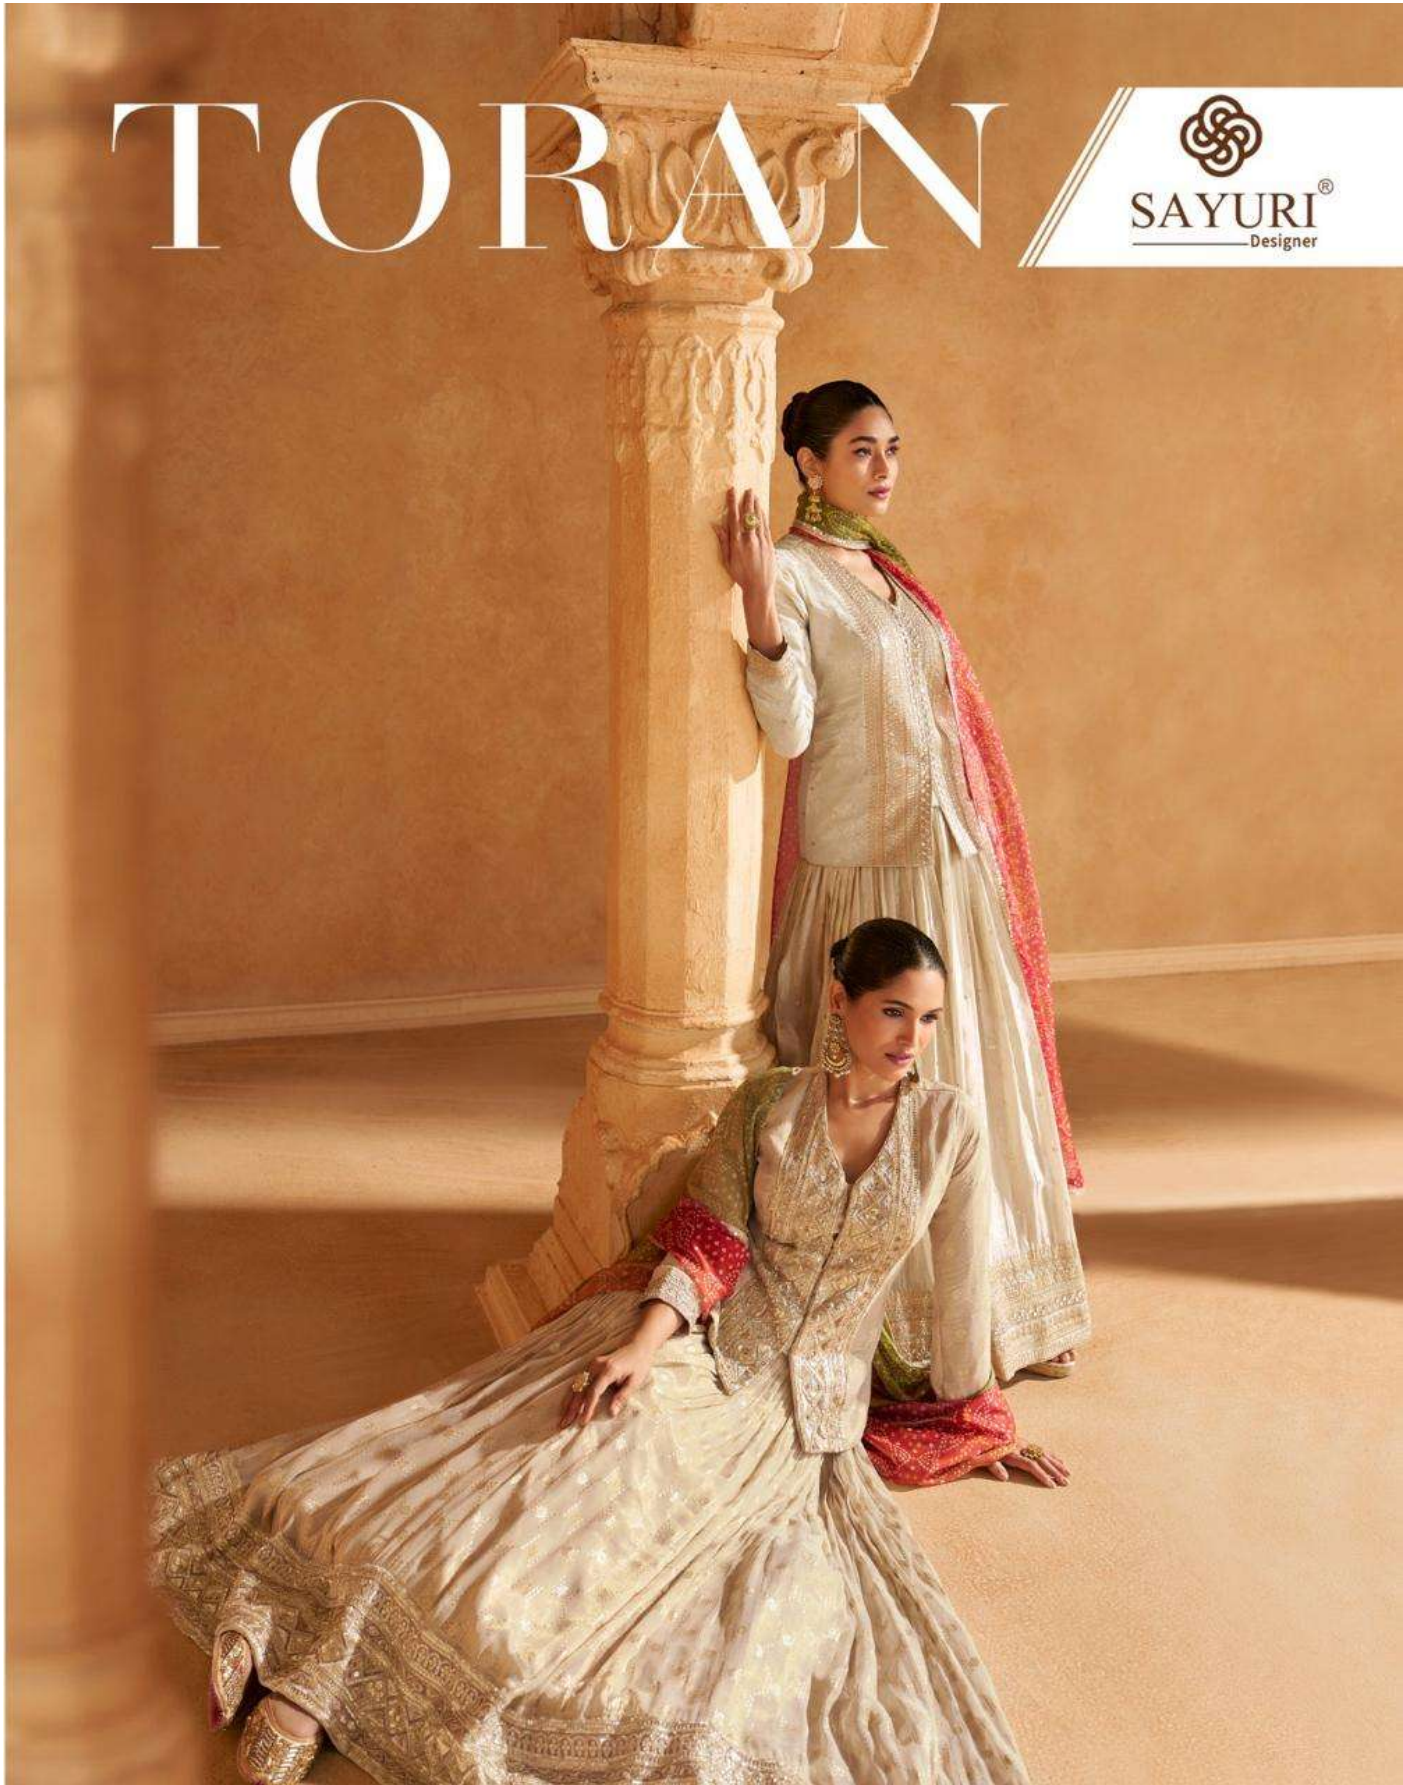

TORAN

SAYURI[®]
Designer

SAYURI®
Designer

SAYURI[®]
Designer

D No-5586

Silhouettes that dance between tradition and innovation.

SAYURI®
Designer

Fashionable tributes to color & silhouettes that have inspired trends around the world.