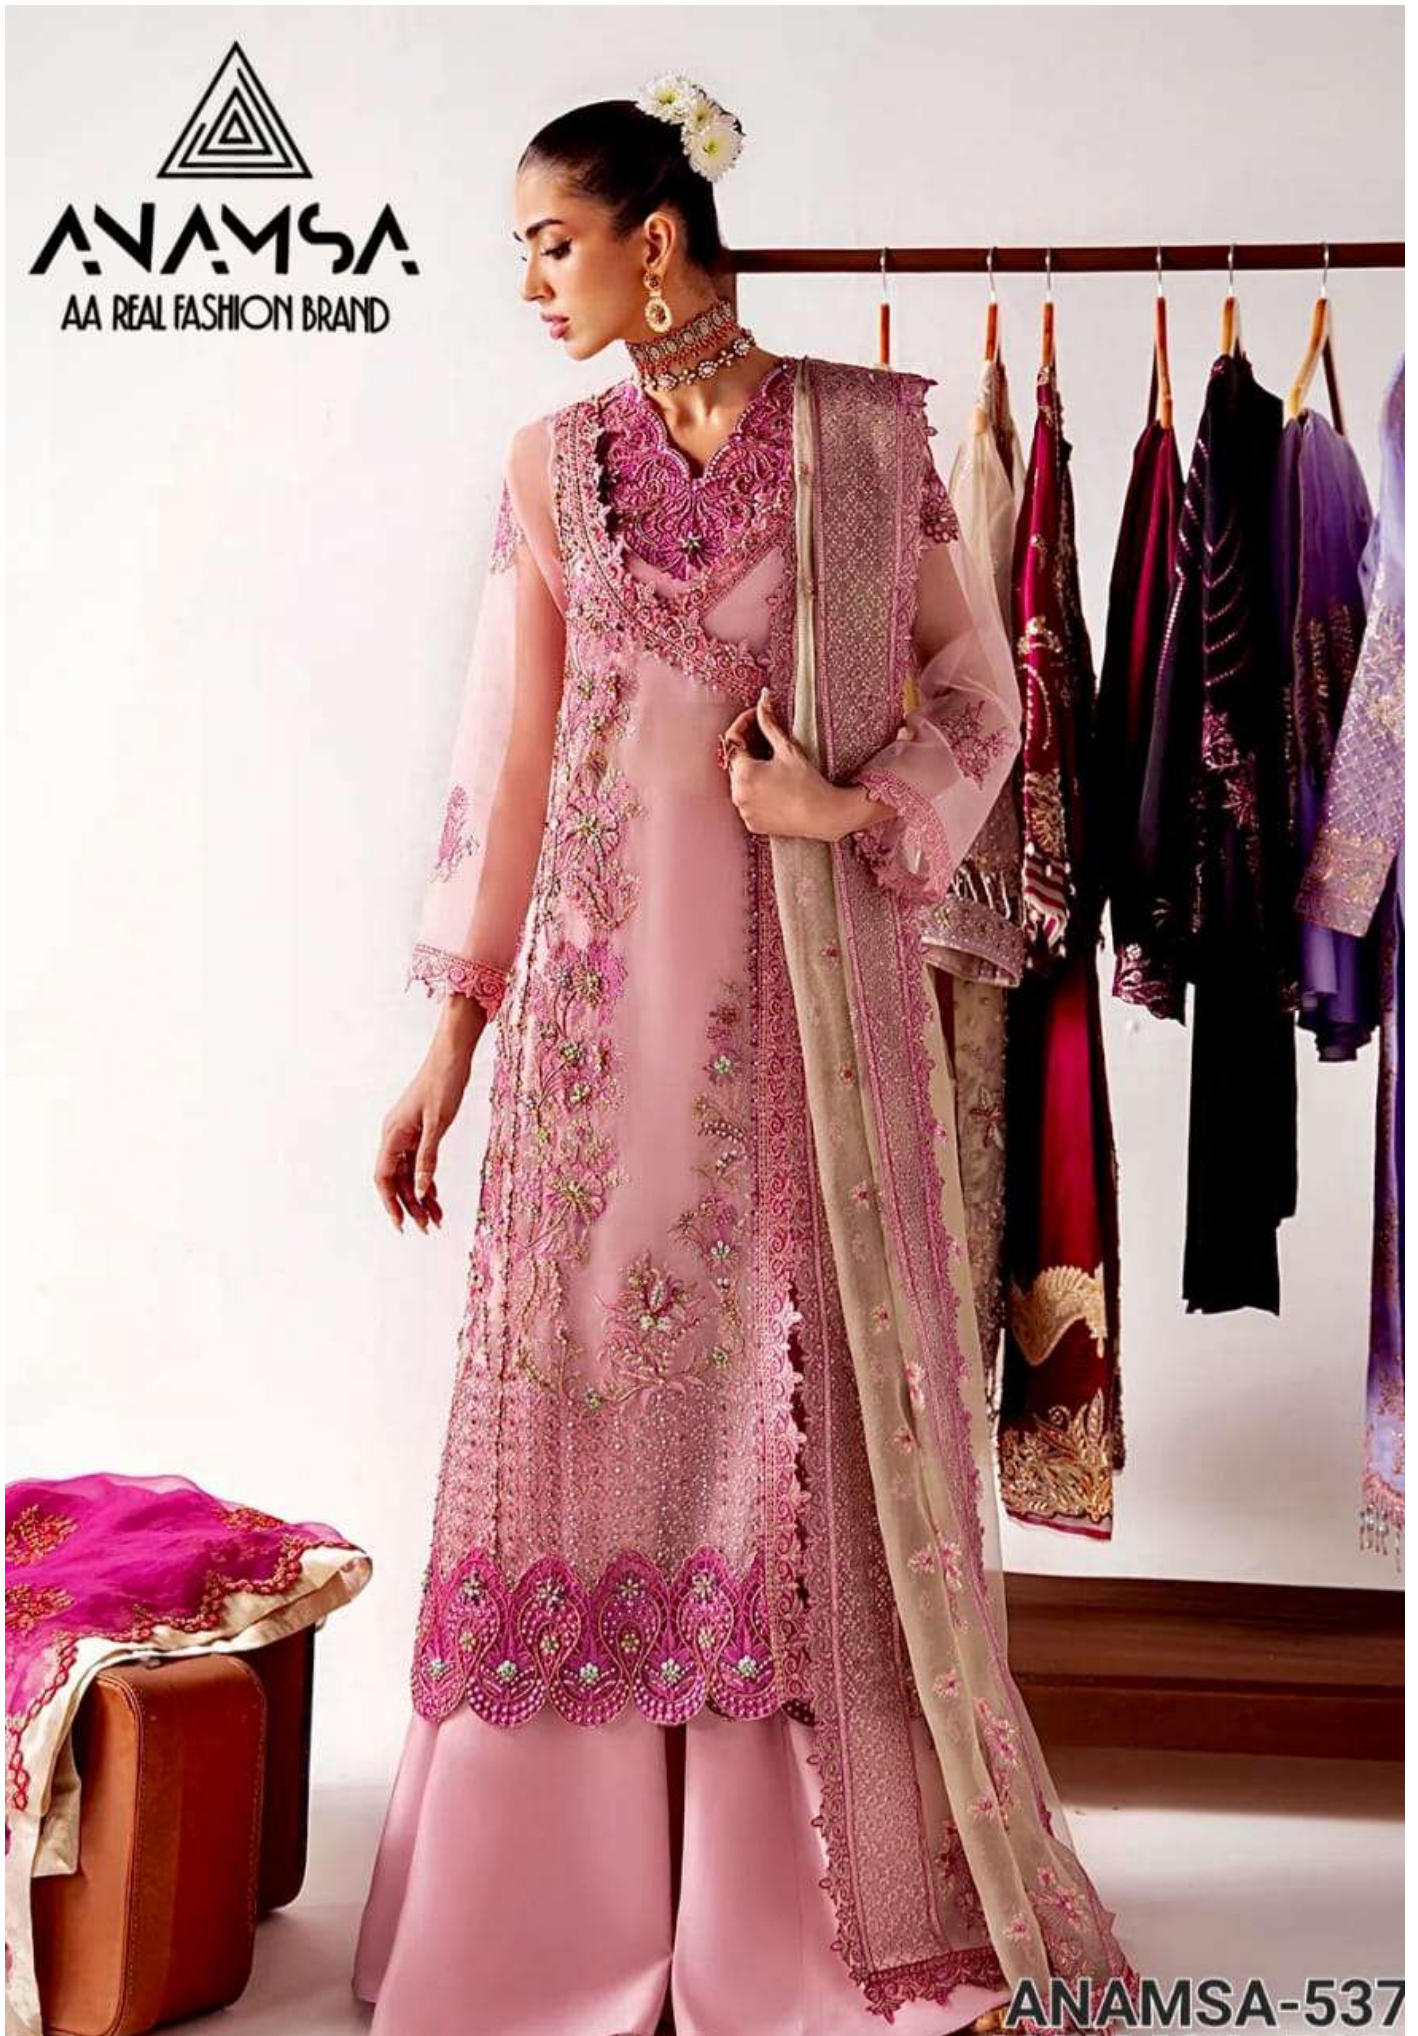

**ANAMSA**  
AA REAL FASHION BRAND

**ANAMSA-537**

**ANAMSA**  
AA REAL FASHION BRAND

**ANAMSA-537**

  
**ANAMSA**  
AA REAL FASHION BRAND

**ANAMSA-537**

**ANAMSA**  
AA REAL FASHION BRAND

**ANAMSA-537**

SEMI STICH COLLECTION

TOP- PURE FOX GEORGETTE WITH HEAVY EMBROIDERY AND SEQUENCE WORK WITH MOTI WORK  
BOTTOMINNER- DULL SHANTOON  
DUPATTA- PURE FOX GEORGETTE FANCY DUPATTA WITH HEAVY EMBROIDERY

7773  
D.No:-537