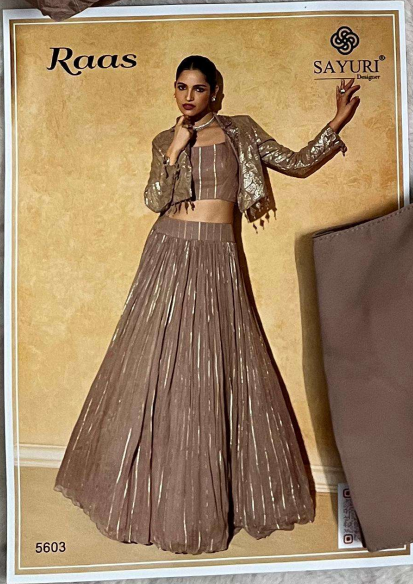

SAYURI®
Designer

Raas

Raas

SAYURI

5603

DRY CLEAN ONLY
SAYURIDESIGNER
MADE IN INDIA

CODE - 5603

CODE - 5604