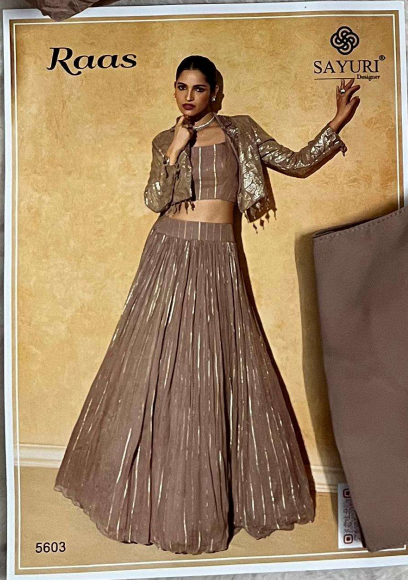

SAYURI®
Designer

Raas

Raas

SAYURI

5603

DRY CLEAN ONLY
SAYURIDESIGNER
MADE IN INDIA

CODE - 5603

CODE - 5604