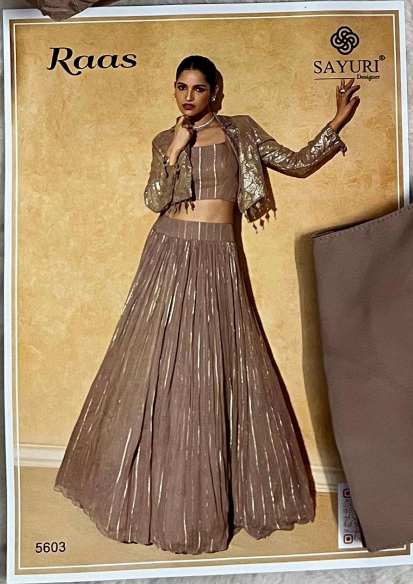

SAYURI®
Designer

Raas

DRY CLEAN ONLY
SAYURI DESIGNER
MADE IN INDIA

Raas

SAYURI

5603

CODE - 5603

CODE - 5604