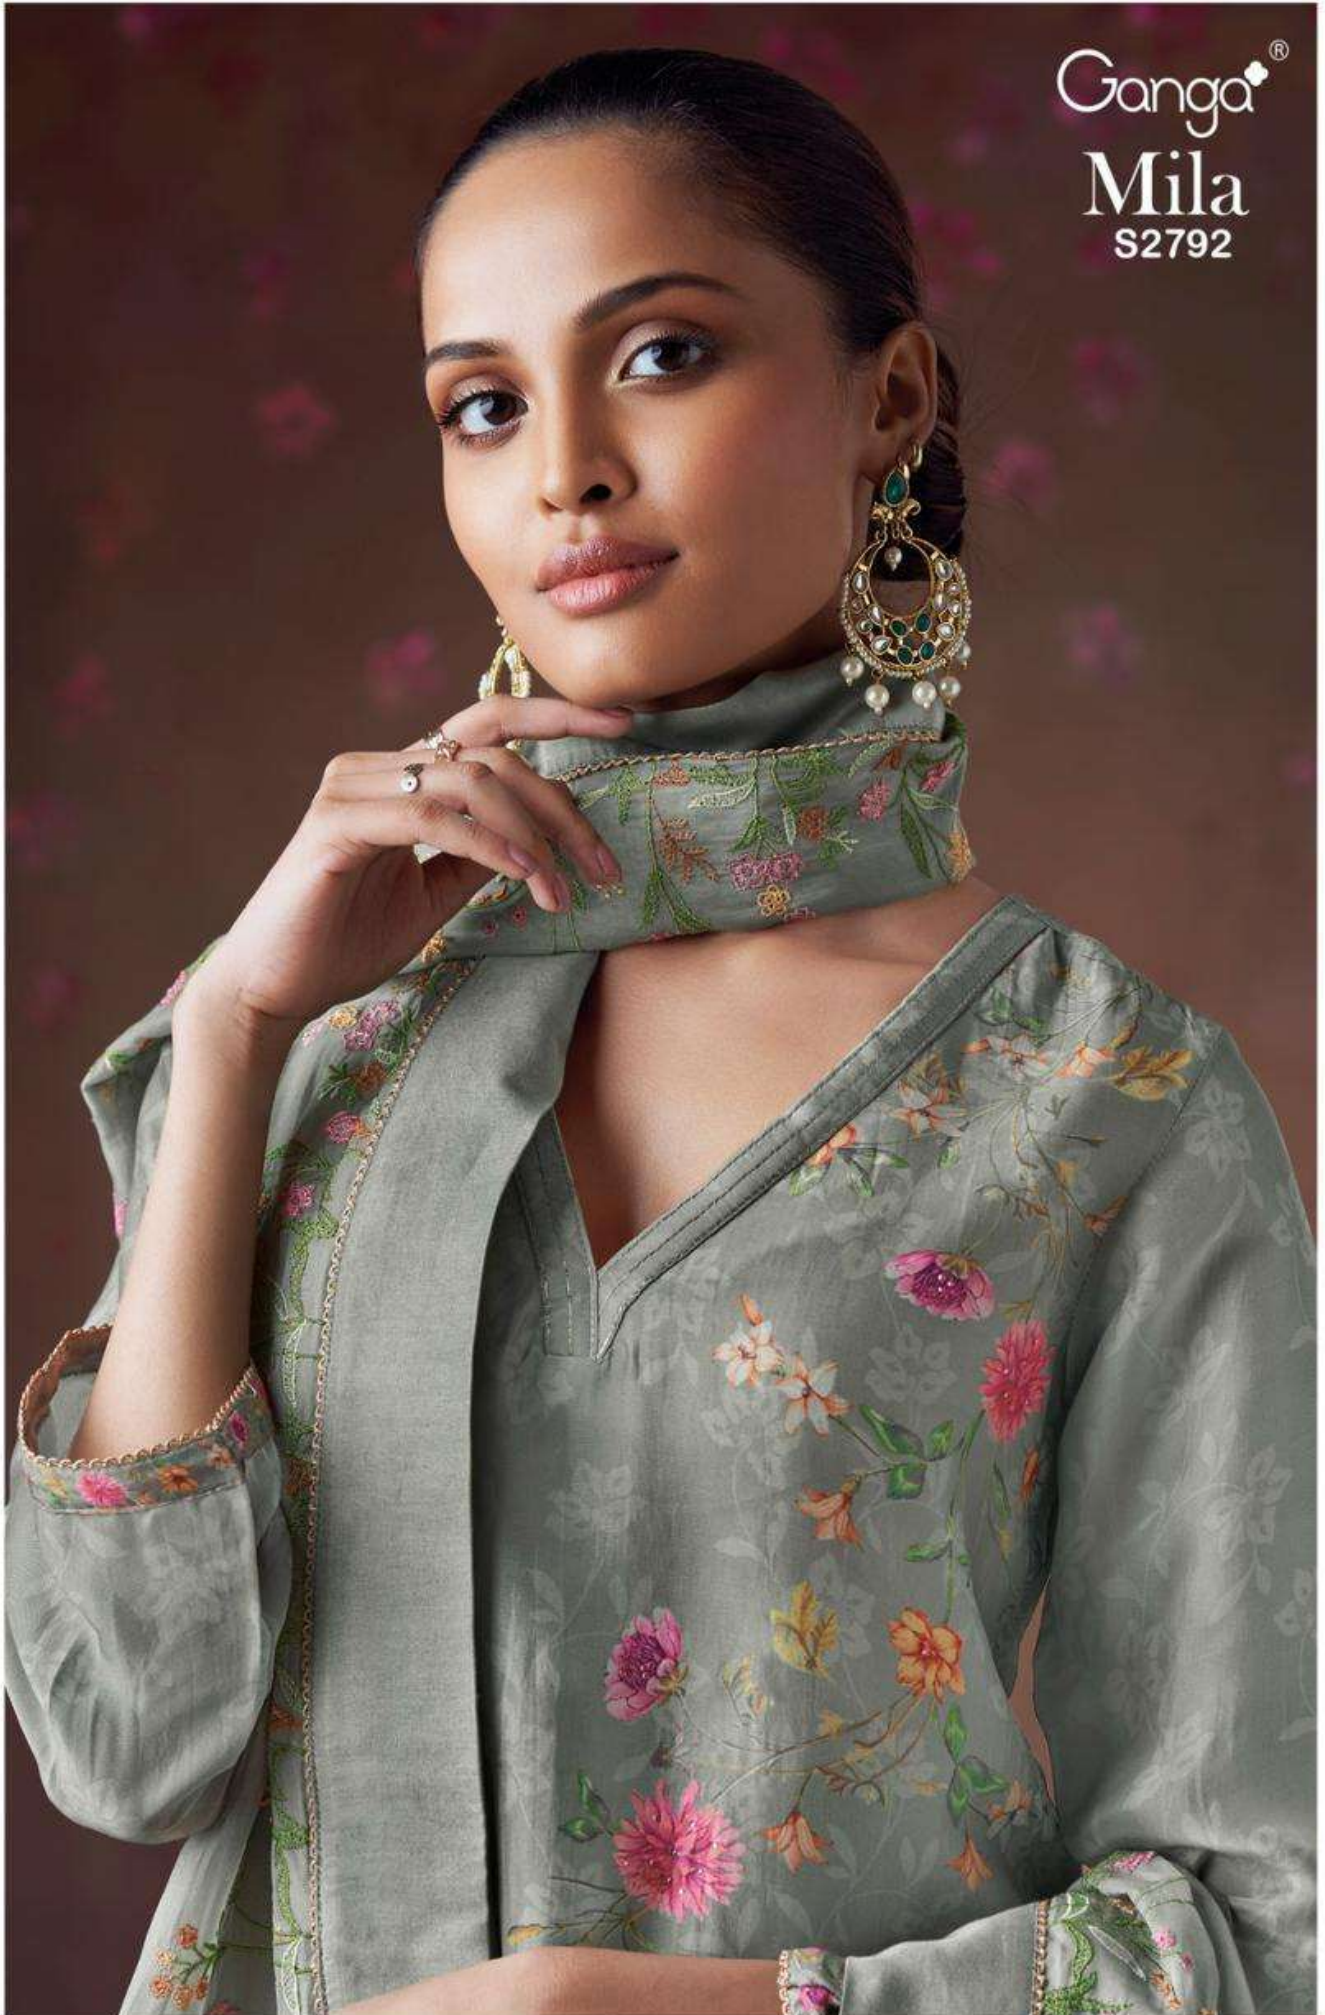

Ganga[®]
Mila
S2792

Ganga®
Mila
S2792

S2792-A

S2792-B

PRODUCT NAME	MILA
D.NO.	S2792
DESCRIPTION	<p>TOP PREMIUM BEMBERG SILK SATIN PRINTED WITH HAND WORK & JARI LACE FOR DAMAN AND SLEEVES</p> <p>BOTTOM PREMIUM SILK SATIN SOLID COLOUR</p> <p>DUPATTA PREMIUM ORGANZA SILK SOLID COLOR WITH HEAVY THREAD EMBROIDERY & SILK SOLID BORDER WITH JARI & TASSEL</p>
HSN CODE	540834
WHOLESALE PRICE	2670/- EACH+GST(EXTRA)

S2792-A

S2792-B

Ganga®
Mila
S2792- A/B