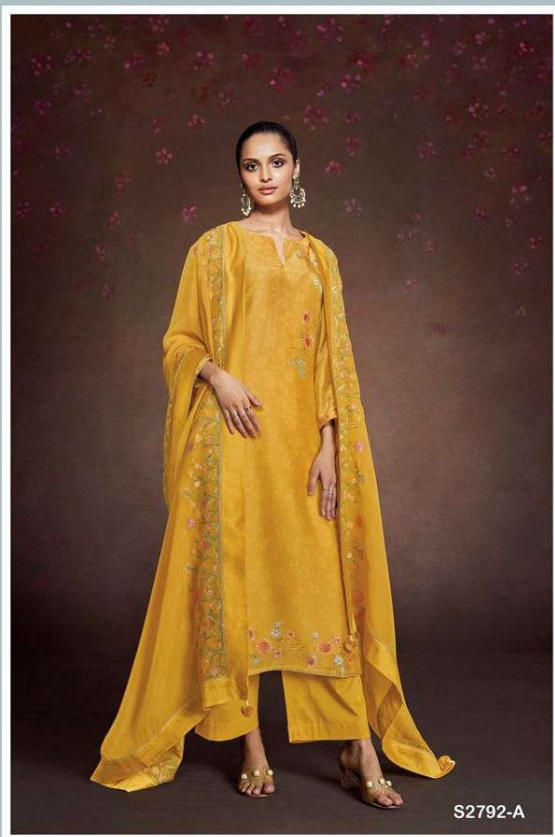

Ganga[®]

Mila
S2792

Ganga[®]
Mila
S2792

S2792-A

S2792-B

S2792-A

PRODUCT NAME	MILA
D.NO.	S2792
DESCRIPTION	<p>TOP PREMIUM BEMBERG SILK SATIN PRINTED WITH HAND WORK & JARI LACE FOR DAMAN AND SLEEVES</p> <p>BOTTOM PREMIUM SILK SATIN SOLID COLOUR</p> <p>DUPATTA PREMIUM ORGANZA SILK SOLID COLOR WITH HEAVY THREAD EMBROIDERY & SILK SOLID BORDER WITH JARI & TASSEL</p>
HSN CODE	540834
WHOLESALE PRICE	2670/- EACH+GST(EXTRA)

S2792-A

S2792-B

Ganga®
Mila
S2792- A/B