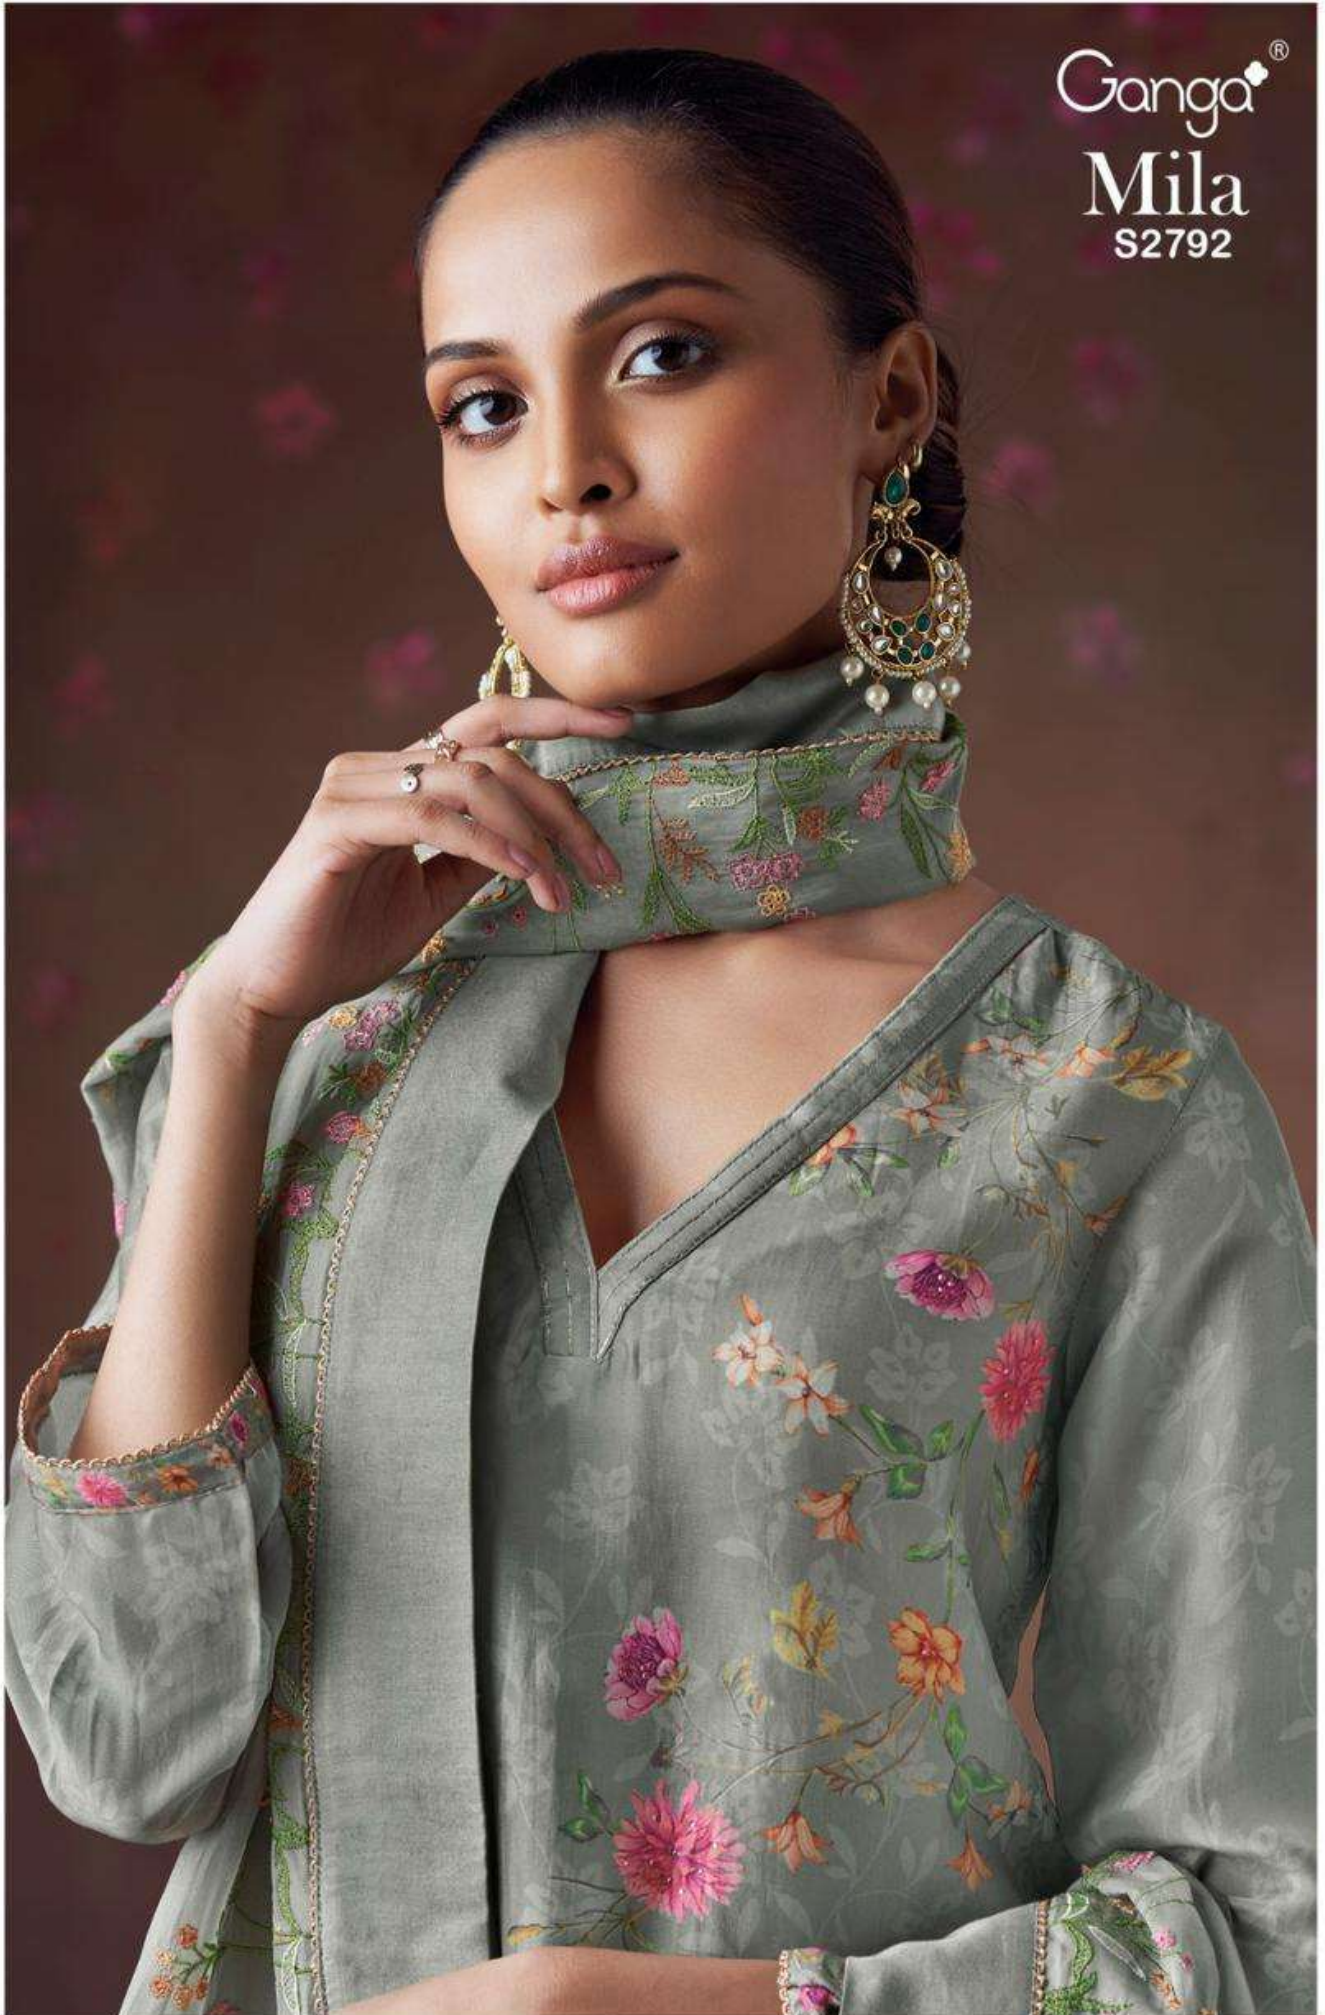

Ganga[®]

Mila
S2792

Ganga[®]
Mila
S2792

S2792-A

S2792-B

S2792-A

PRODUCT NAME	MILA
D.NO.	S2792
DESCRIPTION	<p>TOP PREMIUM BEMBERG SILK SATIN PRINTED WITH HAND WORK & JARI LACE FOR DAMAN AND SLEEVES</p> <p>BOTTOM PREMIUM SILK SATIN SOLID COLOUR</p> <p>DUPATTA PREMIUM ORGANZA SILK SOLID COLOR WITH HEAVY THREAD EMBROIDERY & SILK SOLID BORDER WITH JARI & TASSEL</p>
HSN CODE	540834
WHOLESALE PRICE	2670/- EACH+GST(EXTRA)

S2792-A

S2792-B

Ganga®
Mila
S2792- A/B