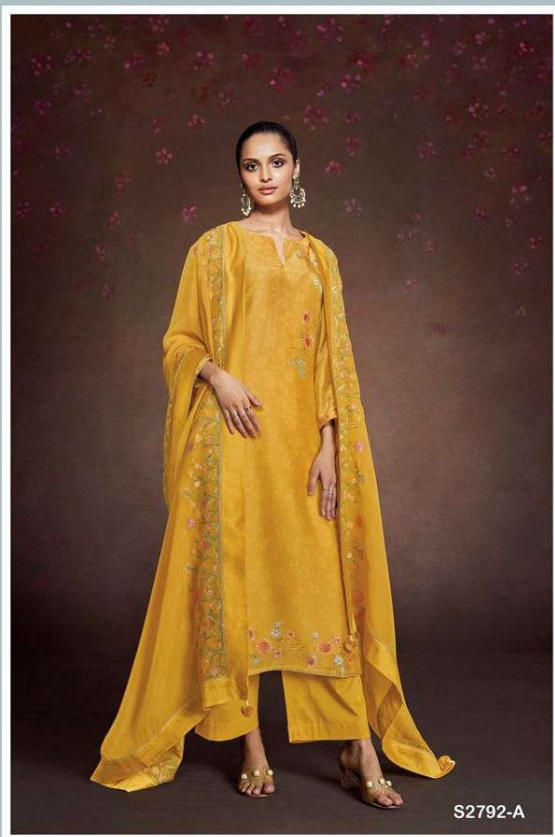

Ganga[®]
Mila
S2792

Ganga®
Mila
S2792

S2792-A

S2792-B

PRODUCT NAME	MILA
D.NO.	S2792
DESCRIPTION	<p>TOP PREMIUM BEMBERG SILK SATIN PRINTED WITH HAND WORK & JARI LACE FOR DAMAN AND SLEEVES</p> <p>BOTTOM PREMIUM SILK SATIN SOLID COLOUR</p> <p>DUPATTA PREMIUM ORGANZA SILK SOLID COLOR WITH HEAVY THREAD EMBROIDERY & SILK SOLID BORDER WITH JARI & TASSEL</p>
HSN CODE	540834
WHOLESALE PRICE	2670/- EACH+GST(EXTRA)

S2792-A

S2792-B

Ganga®
Mila
S2792- A/B