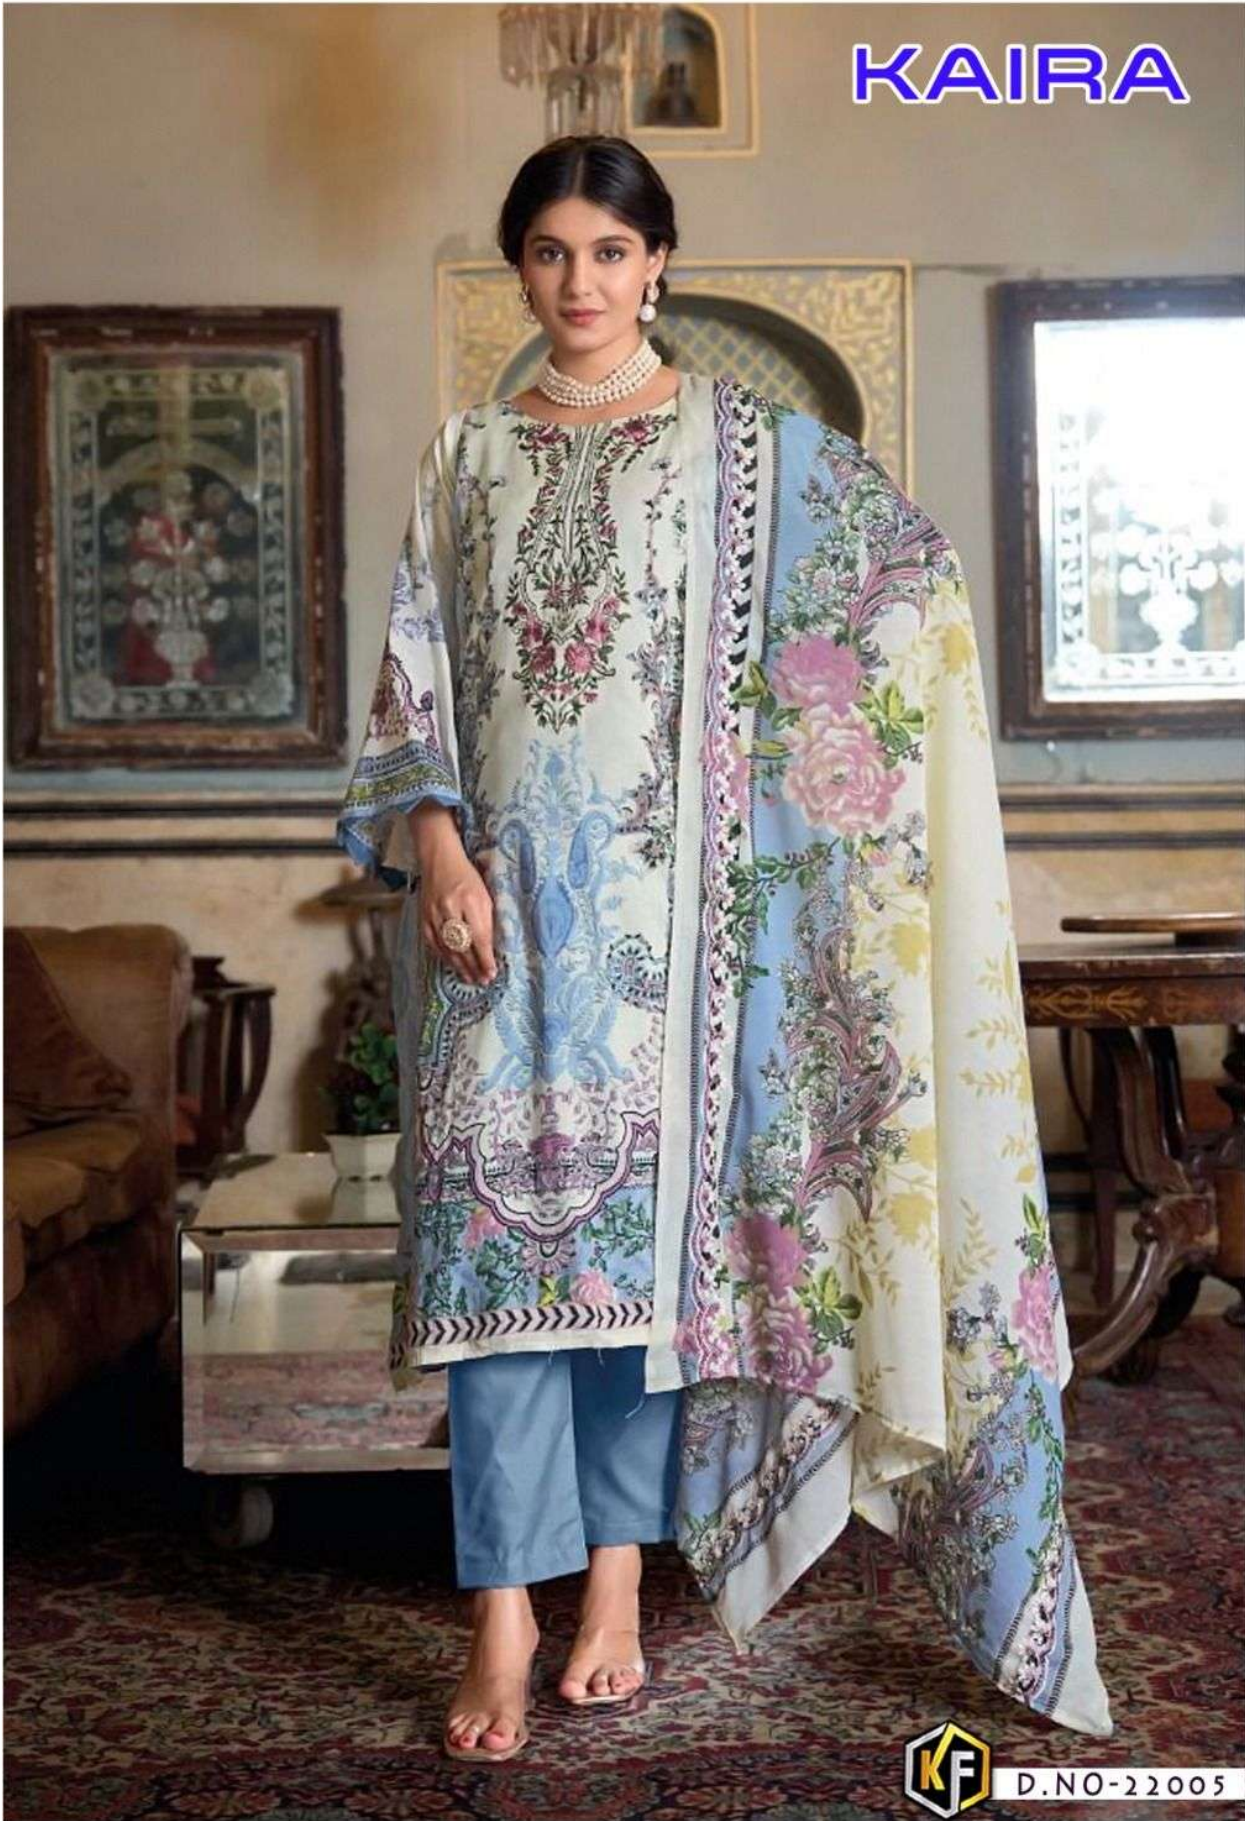

KAIRA

KF D.NO-22005