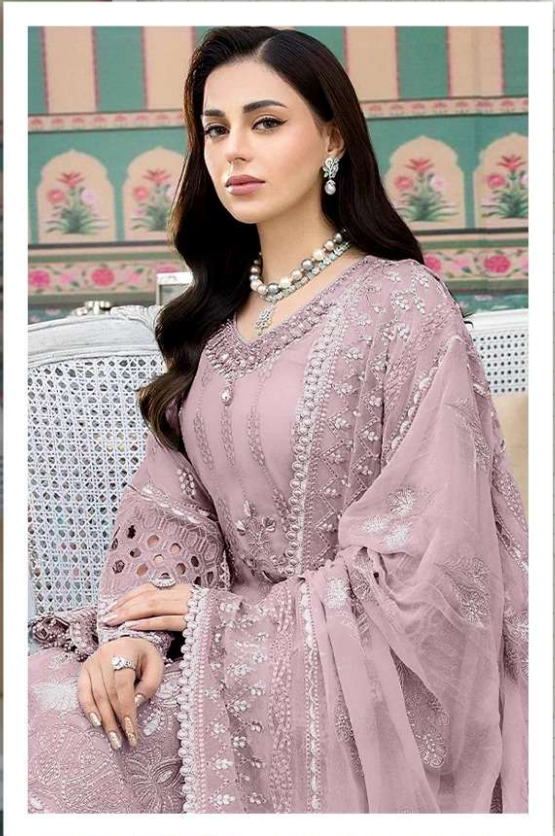

SAFA
CREATION

SF915-D

TOP :-
HEAVY GEORGETTE WITH
FULL ZARKHAN AND LATKAN
SLEEVES :-
HEAVY GEORGETTE WITH
EMBROIDERY AND ZARKHAN
BOTTOM / INNER:-
DULL SANTOON
DUPATTA:-
HEAVY GEORGETTE WITH
LACEWORK AND LATKAN
SIZE :- UFTO XXXL
TYPE :- SEMI STITCHED

handwash
only

don't bleach

don't dry in
the dryer

don't dry clean

don't iron

don't press out