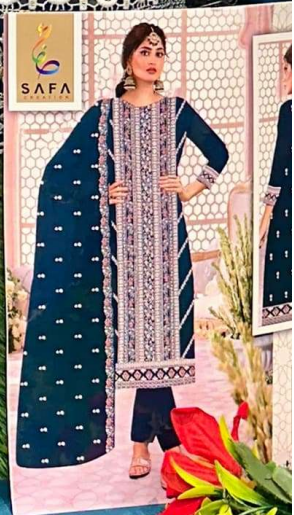

SAFA
CREATION

SF-1003 C