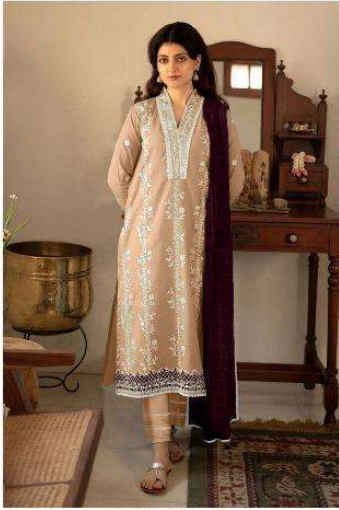

*HF-32 D*

**HOOR TEX**

**CARE INSTRUCTIONS**

DRY CLEAN RECOMMENDED  
DO NOT USE ANY TYPE OF BLEACH OR STAIN REMOVING CHEMICALS  
DO NOT OVER EXPOSE DAMP FABRIC TO STRONG SUNLIGHT  
IRON AT MODERATE TEMPERATURE