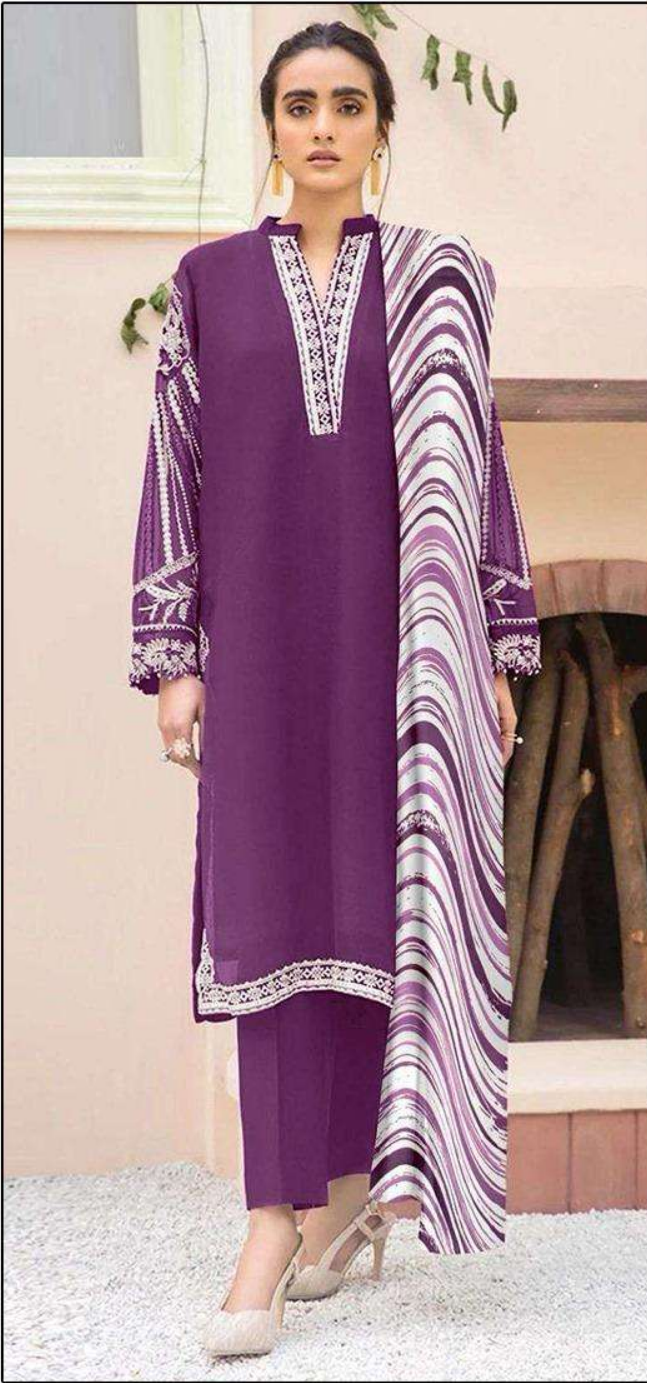

HF-36 C

HOOR TEX

CARE INSTRUCTIONS

DRY CLEAN RECOMMENDED
DO NOT USE ANY TYPE OF BLEACH OR STAIN REMOVING CHEMICALS
DO NOT OVER EXPOSE DAMP FABRIC TO STRONG SUNLIGHT
IRON AT MODERATE TEMPERATURE