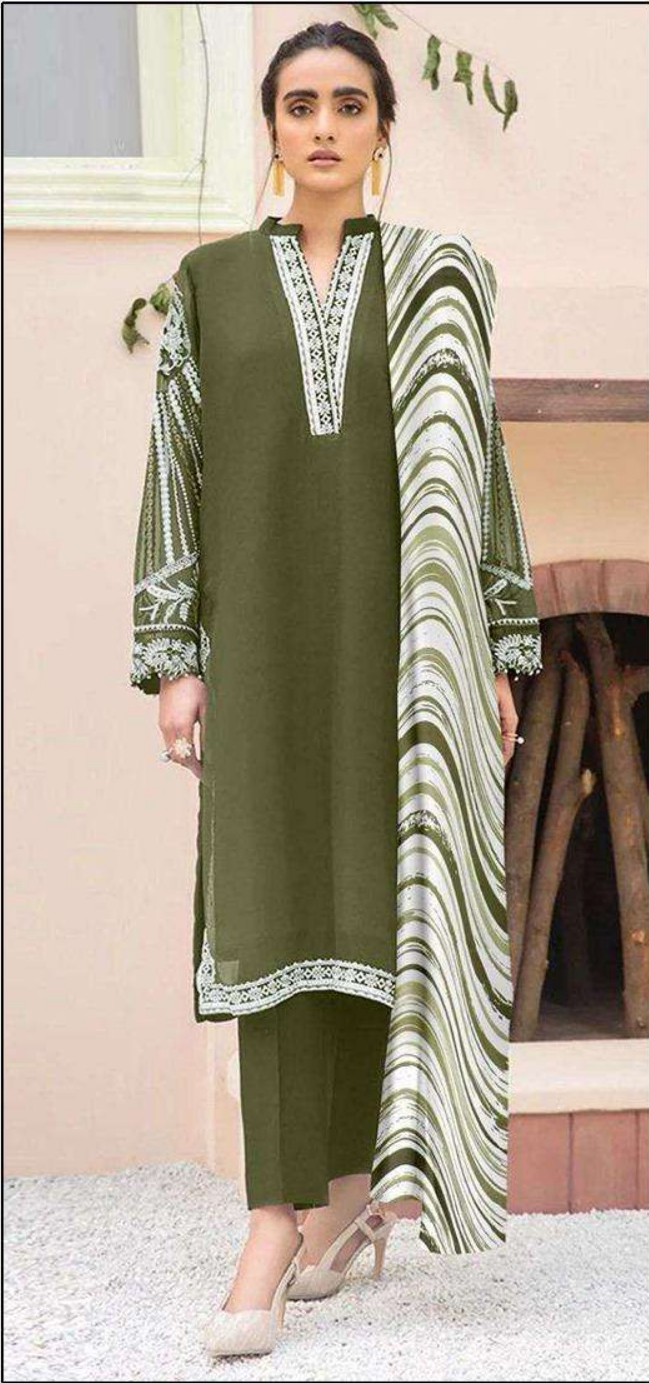

HF-36 A

HOOR TEX

CARE INSTRUCTIONS

DRY CLEAN RECOMMENDED
DO NOT USE ANY TYPE OF BLEACH OR STAIN REMOVING CHEMICALS
DO NOT OVER EXPOSE DAMP FABRIC TO STRONG SUNLIGHT
IRON AT MODERATE TEMPERATURE

HF-36 B

HOOR TEX