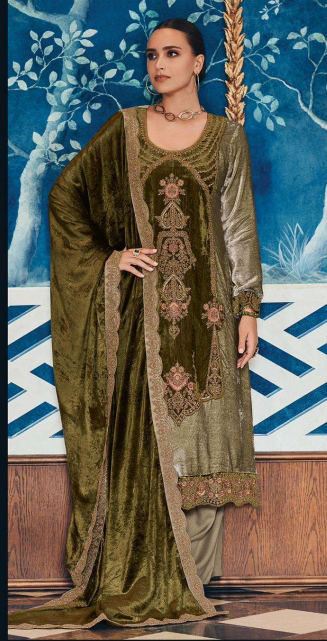

GULL JEE

SHAHEEN

DESCRIPTION

TOP

VISCOSE VELEVIT WITH HEAVY EMBROIDERY

BOTTOM

PURE PASHMINA

DUPATTA

VISCOSE VELEVIT WITH FOUR SIDE EMBROIDERY

RATE : 3299+ Gst

TOTAL AMOUNT :19,794/-+GST

TOTAL PIECES : 6

SHAHEEN

40001

40002

40003