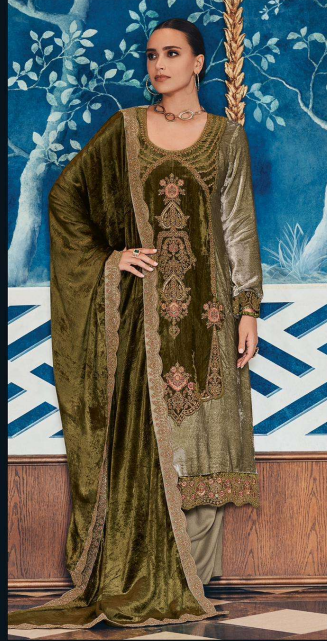

SHAHEEN

GULL JEE

40001

40002

40003

40004

40005

40006