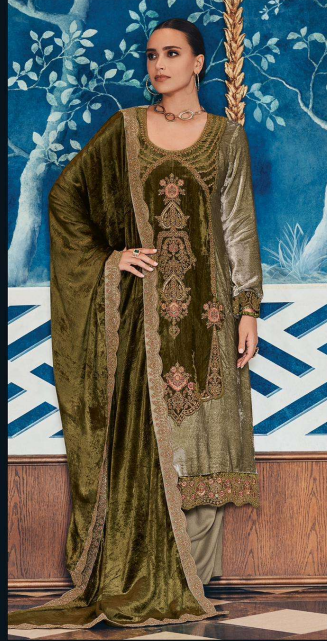

GULL JEE

SHAHEEN

DESCRIPTION

TOP

VISCOSE VELEVT WITH HEAVY EMBROIDERY

BOTTOM

PURE PASHMINA

DUPATTA

VISCOSE VELEVT WITH FOUR SIDE EMBROIDERY

RATE : 3299+ Gst

TOTAL AMOUNT :19,794/-+GST

TOTAL PIECES : 6

GULL JEE

SHAHEEN

40001

40002