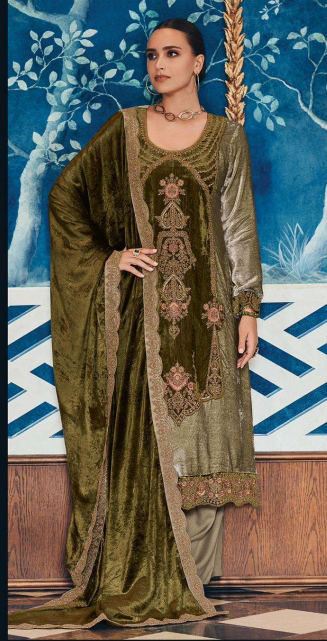

GULL JEE

SHAHEEN

DESCRIPTION

TOP

VISCOSE VELEVT WITH HEAVY EMBROIDERY

BOTTOM

PURE PASHMINA

DUPATTA

VISCOSE VELEVT WITH FOUR SIDE EMBROIDERY

RATE : 3299+ Gst

TOTAL AMOUNT :19,794/-+GST

TOTAL PIECES : 6

SHAHEEN

40001

40002

40003