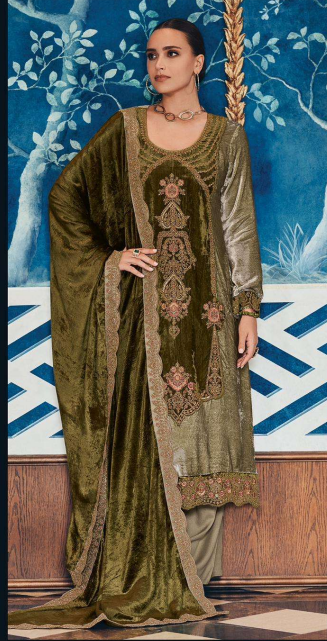

SHAHEEN

40001

40002

40003

40004

40005

40006