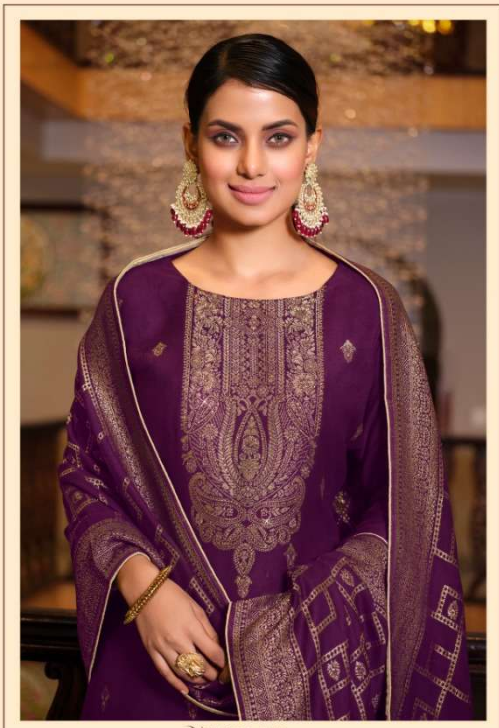

Belliza[®]
Designer Studio

NIKHAR

NIKHAAR
964-001

NIKHAR
964-002

NIKHAAR
964-004

B
NIKHAAR

964-005

NIKHAR
964-006

TOP

100% PURE VISCOSE MUSLIN JAQUARD WITH SWAROVSKI WORK. (2.50 MTR APX)

DUPATTA

100% PURE VISCOSE MUSLIN JAQUARD. (2.30 MTR APX)

BOTTOM

100% PURE VISCOSE RAYON. (3 MTR APX)

NIKHAAR

964-001