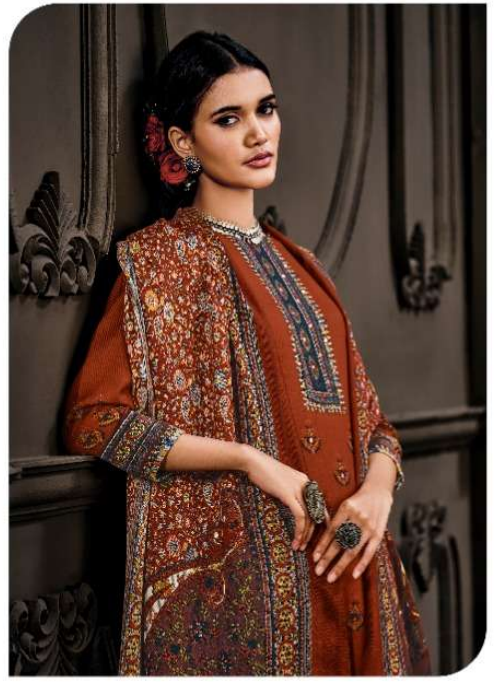

Zulfat[®]
Designer Suits

KASHMIRA
VOL-2

466-001

Zulfat®
Fashion

466-002

466-003

466-007

466-009

 *Zulfat*[®]
Designer Suits

TOP

100% PURE PREMIUM PASHMINA WITH MIRROR WORK

DUPATTA

100% PURE PREMIUM SHAWL

BOTTOM

PURE PASHMINA SPUN

466-001