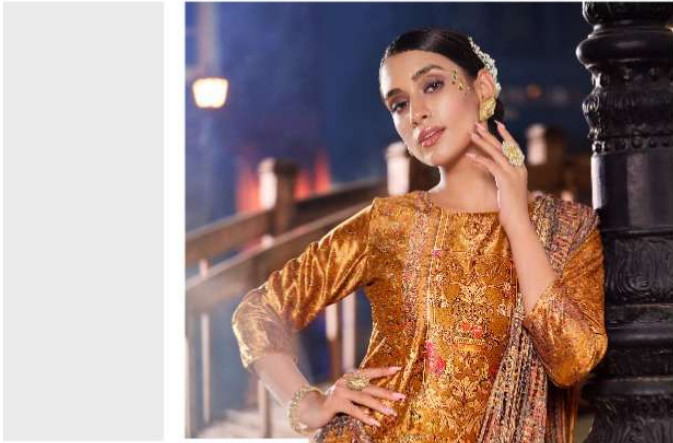

— 749 005 —

BelliZa[®]
Designer Studio

————— 749 007 —————

— 749-008 —

TOP

PURE 9000 VELVET WITH ORIGINAL DIGITAL PRINT

DUPATTA

PURE 9000 VELVET BARSSO WITH ORIGINAL DIGITAL PRINT