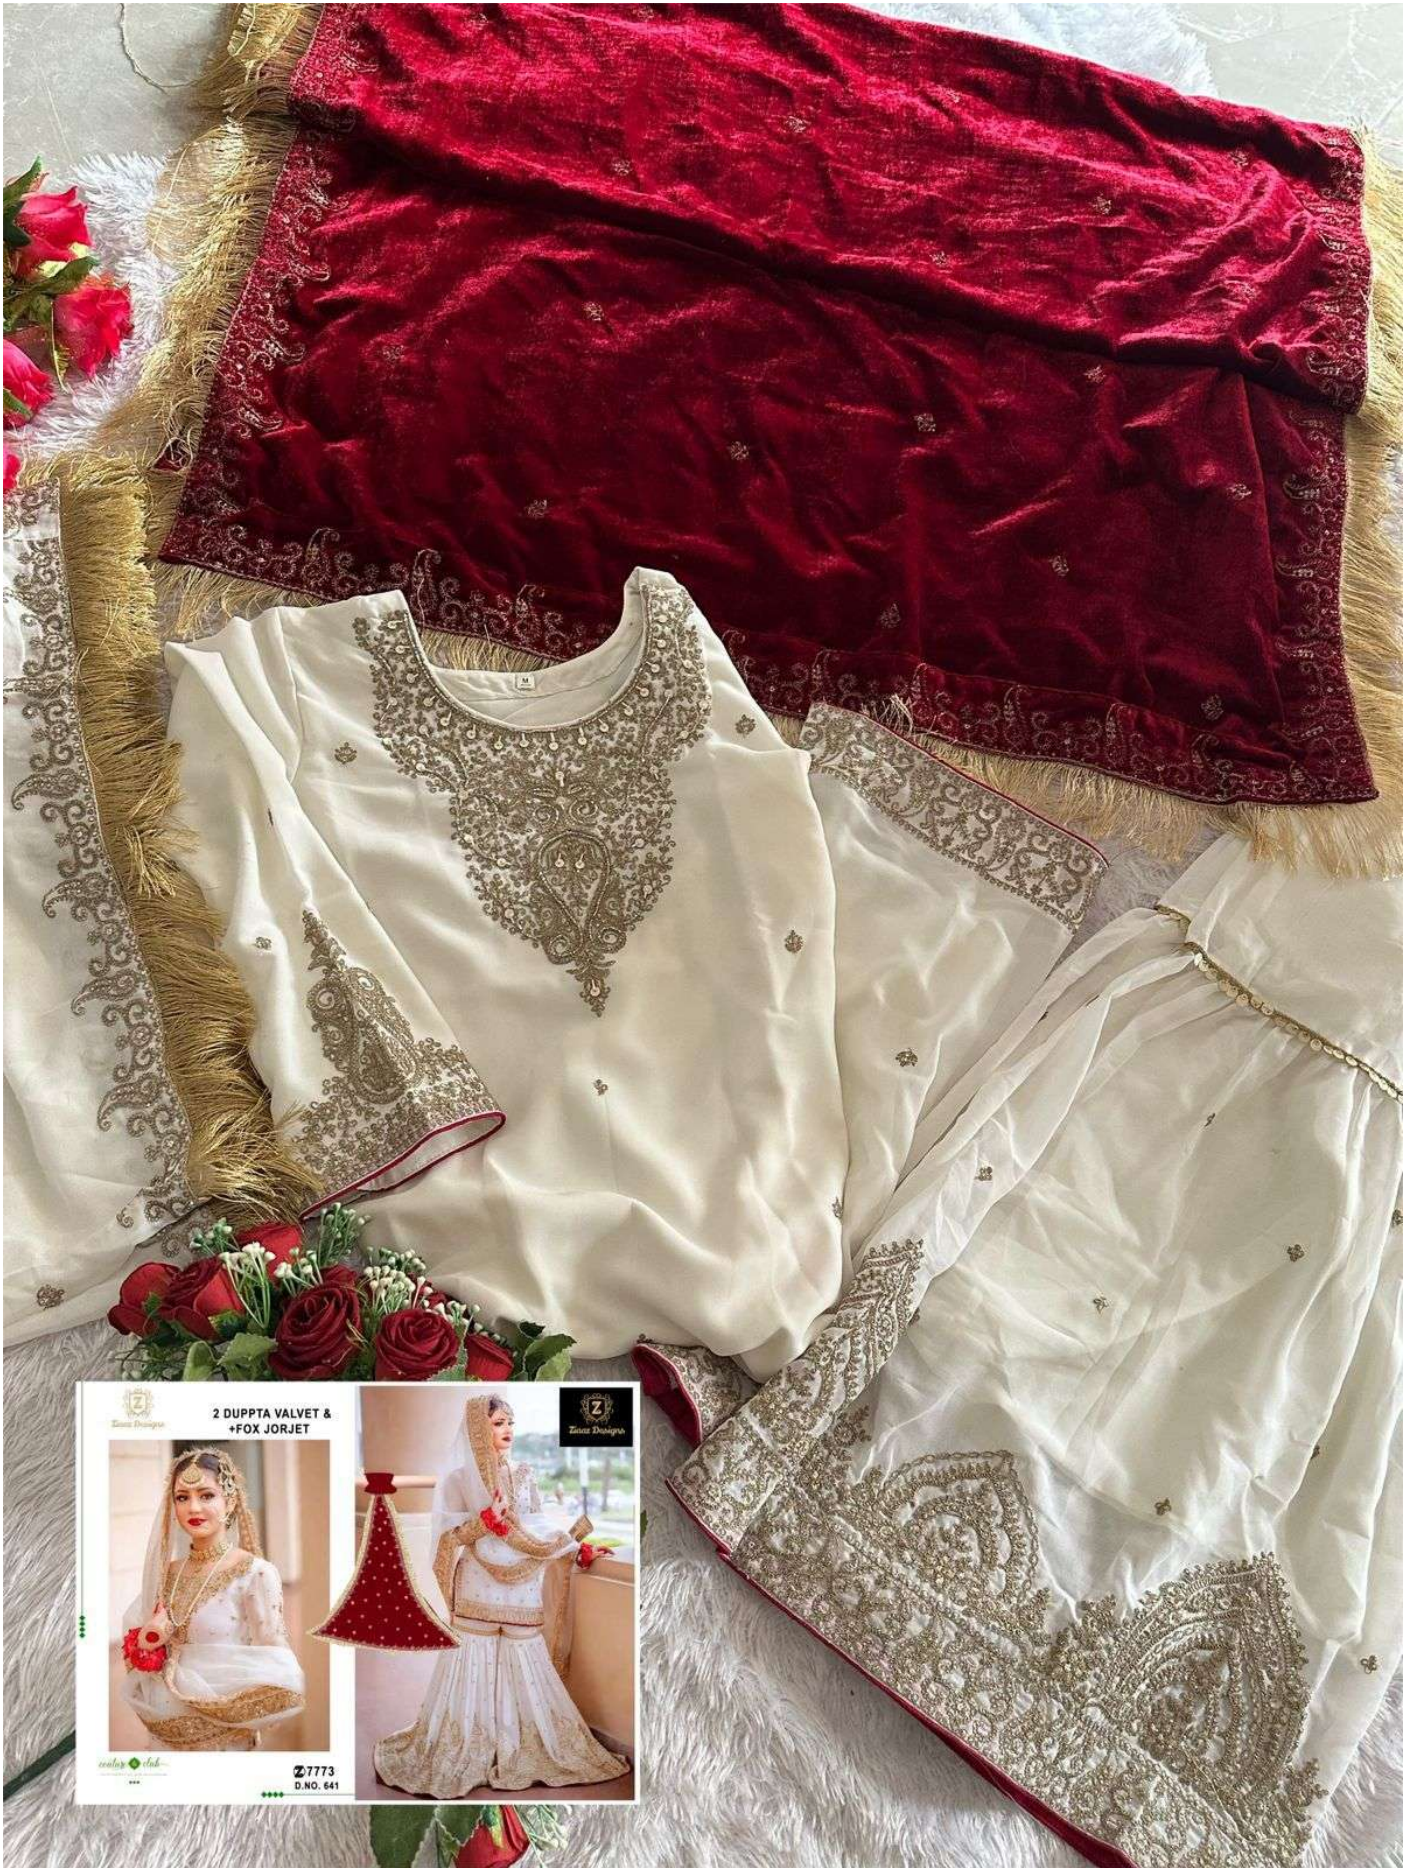

Z
Zinat Designz

2 DUPPTA VALVET & FOX JORJET

Z
Zinat Designz

7773
D.NO. 641

velvet club

Z
Zinat Designz

2 DUPPTA VALVET & FOX JORJET

Z
Zinat Designz

7773
D.NO. 641

velvet club

**2 DUPPTA VALVET &
+FOX JORJET**

couture & club
Style is a reflection of your character and your personality.

Z7773
D.NO. 641