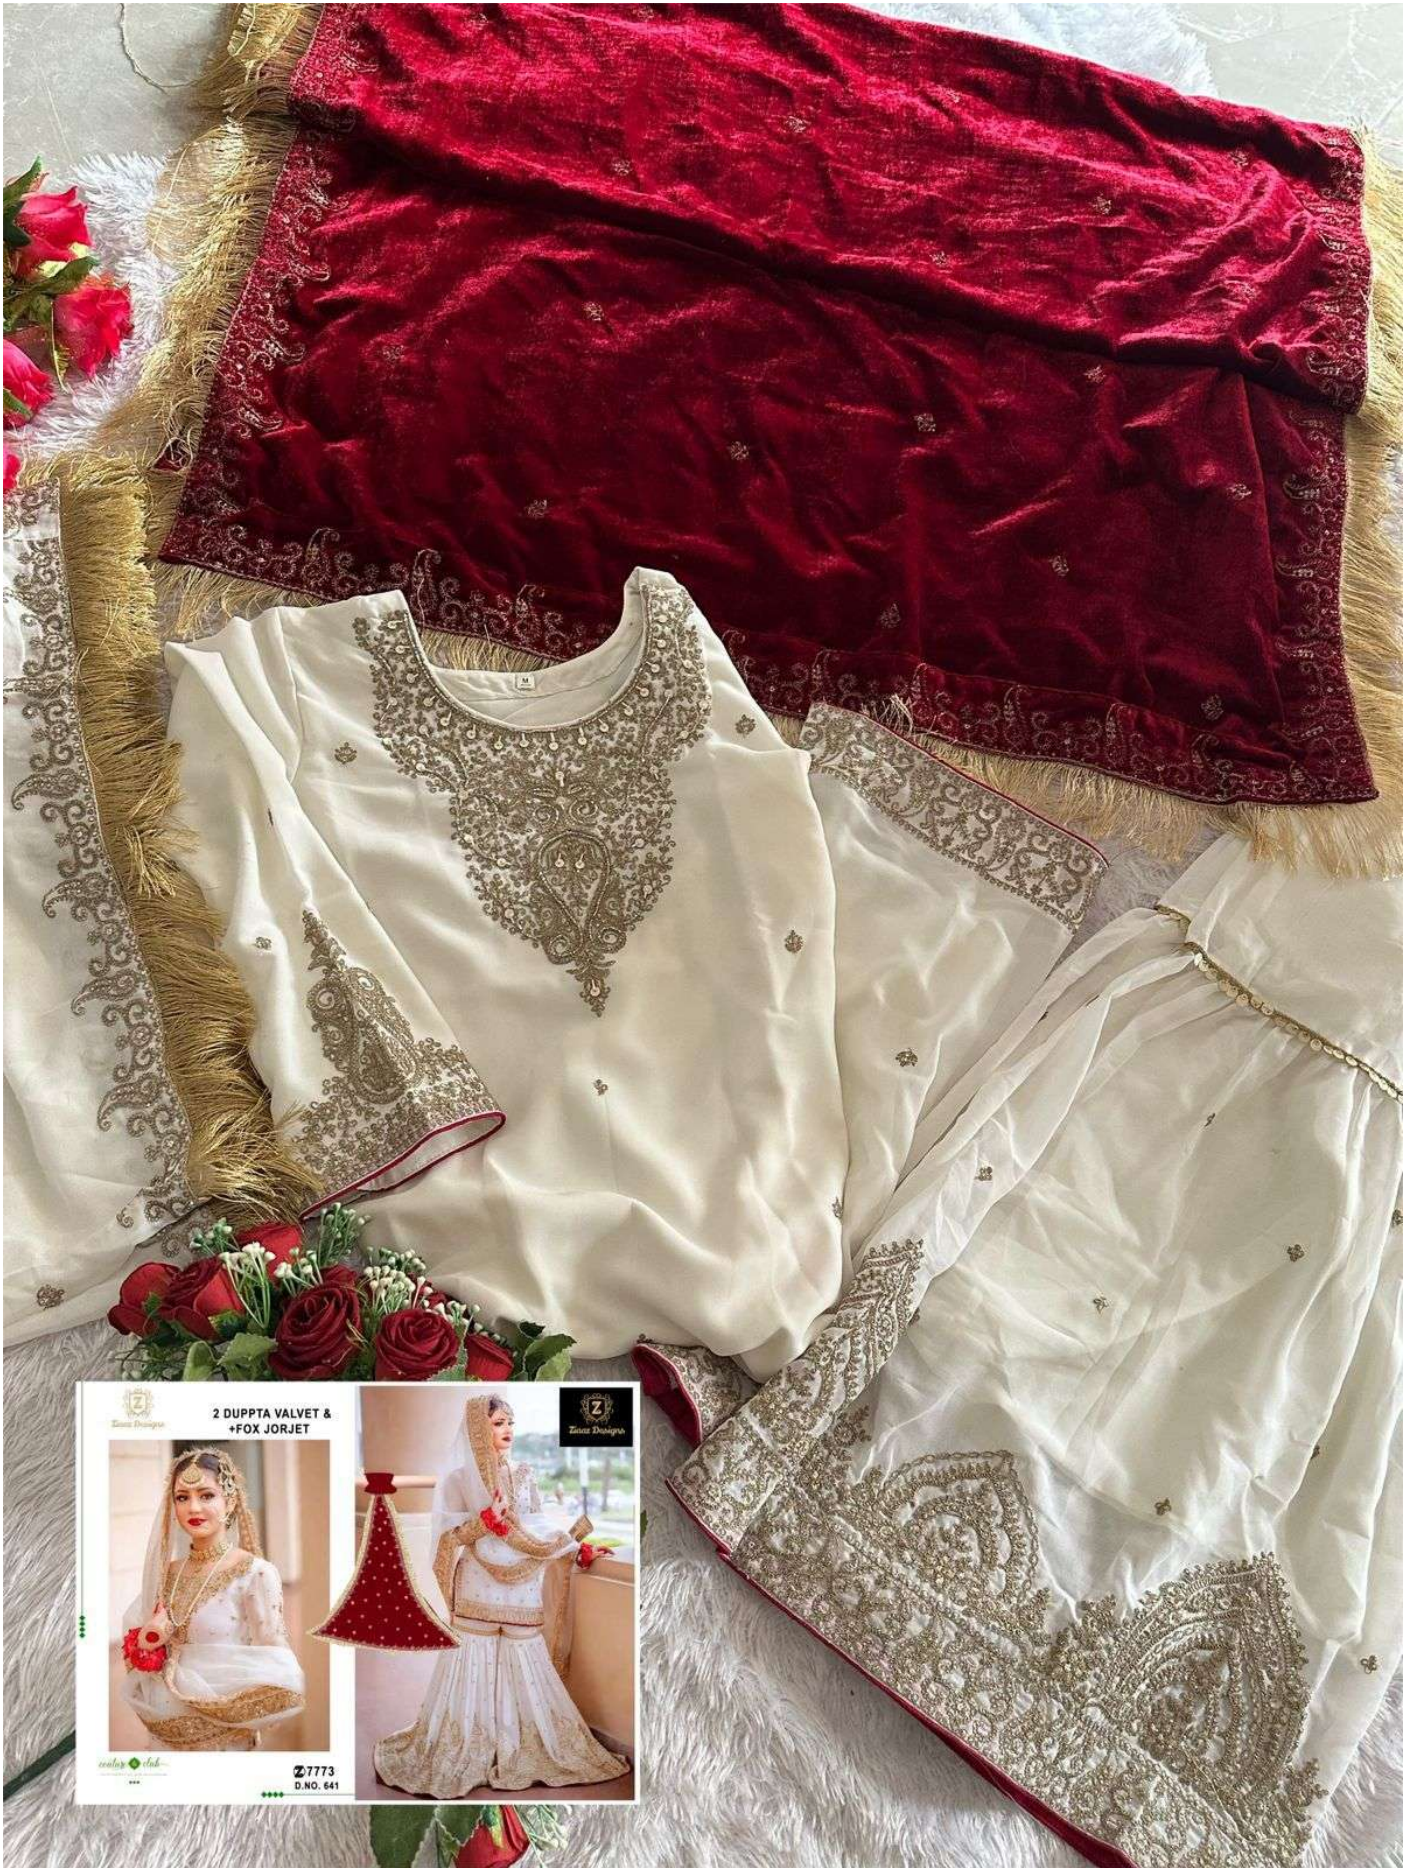

Z
Zinat Design

**2 DUPPTA VALVET &
+FOX JORJET**

Z
Zinat Design

**Z7773
D.NO. 641**

Z
Zinat Design

Z
Zinat Design

Z Zinat Designz

2 DUPPTA VALVET & +FOX JORJET

Z Zinat Designz

Z 7773
D.NO. 641

velvet club

**2 DUPPTA VALVET &
+FOX JORJET**

couture & club
Style is a reflection of your character and your personality.

Z7773
D.NO. 641