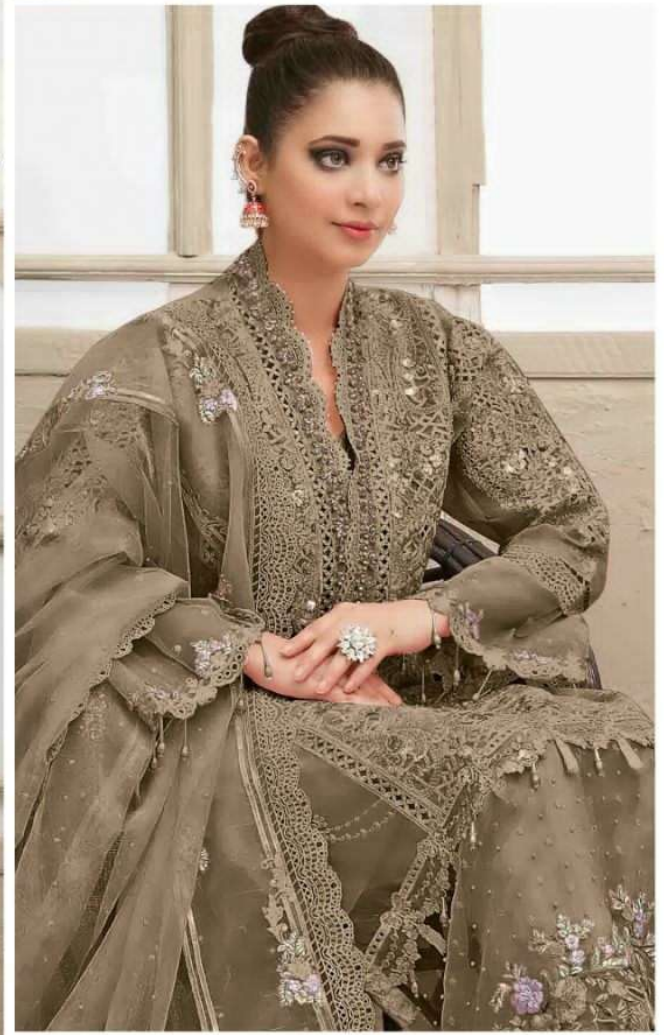

ALK®

Tawakkal Vol-4
COLOURS

AL KHUSHBU®

ALK -3028-P

TOP

Butterfly net with
Heavy Embroidery

BOTTOM-INNER

Santoon

DUPATTA

Butterfly Net
Heavy Embroidery