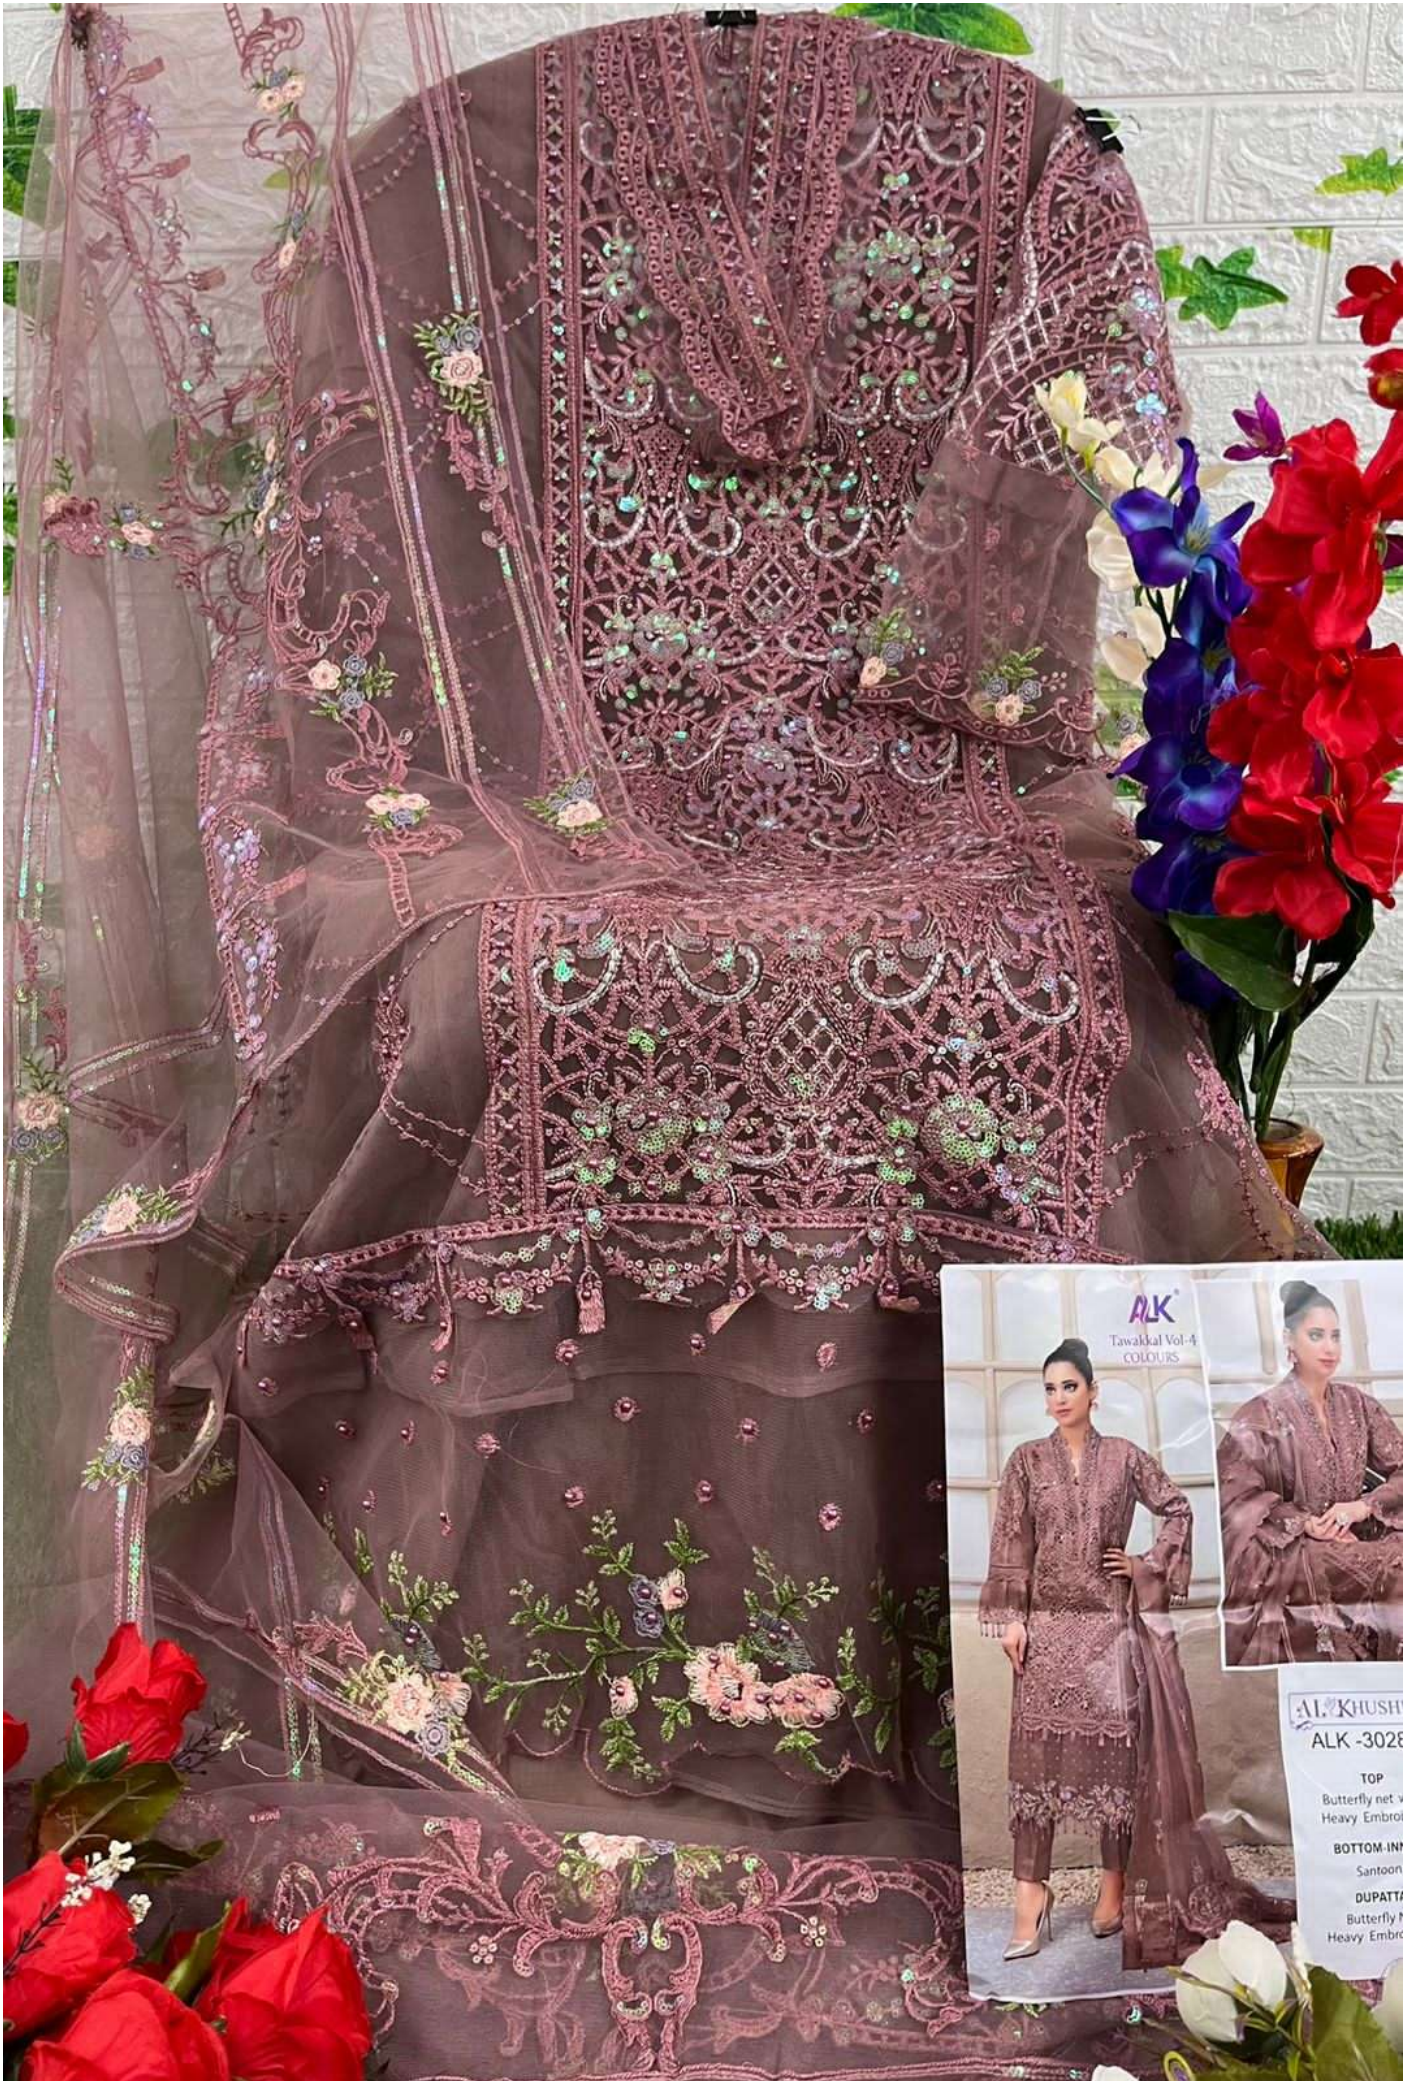

ALK[®]

AL KHUSHBU[®]

Tawakkal Vol-4
COLOURS

ALK[®]

Tawakkal Vol-4
COLOURS

AL KHUSHBU[®]

ALK -3028-M

TOP

Butterfly net with
Heavy Embroidery

BOTTOM-INNER

Santoon

DUPATTA

Butterfly Net
Heavy Embroidery

ALK
Tawakkal Vol-4
COLOURS

AL KHUSHI
ALK -3028

TOP
Butterfly net v
Heavy Embroi

Tawakkal Vol-4
COLOURS

AL KHUSHBU[®]

ALK -3028-O

TOP

Butterfly net with
Heavy Embroidery

BOTTOM-INNER

Santoon

DUPATTA