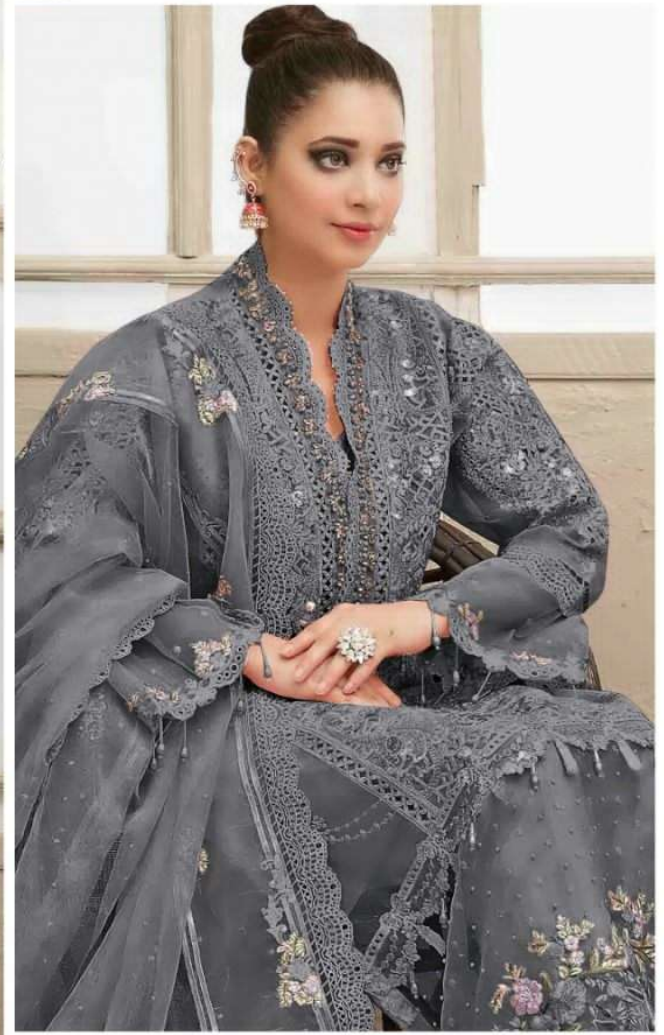

ALK®

Tawakkal Vol-4
COLOURS