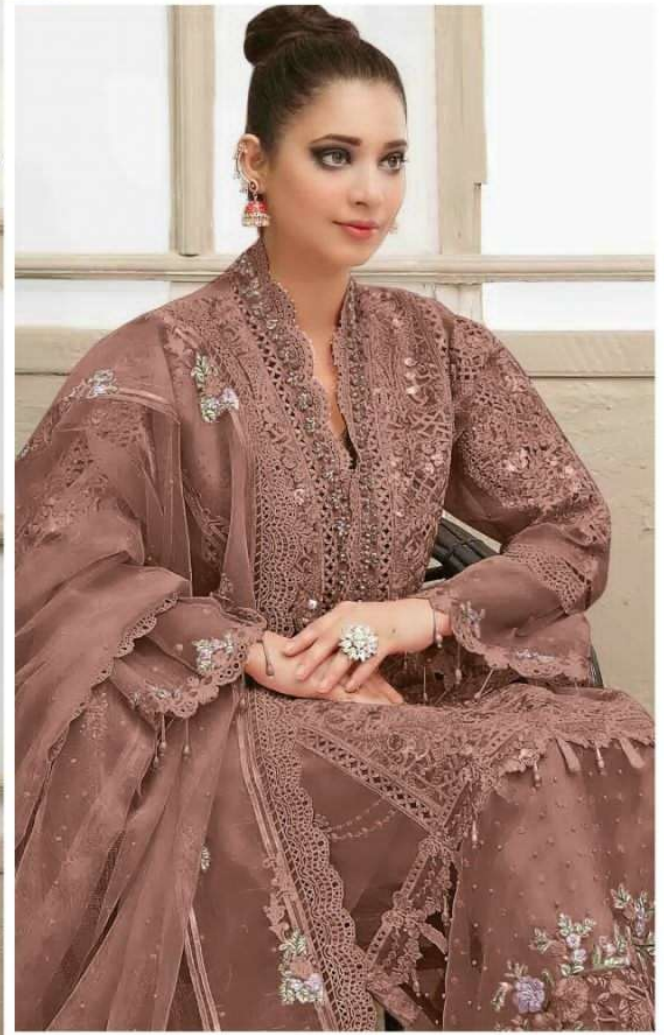

Butterfly net with  
Heavy Embroidery

**BOTTOM-INNER**

Santoon

**DUPATTA**

Butterfly Net  
Heavy Embroidery

**ALK**  
Tawakkal Vol-4  
COLOURS

**AL KHUSHI**  
ALK -3028

**TOP**  
Butterfly net v  
Heavy Embroi

**BOTTOM-INT**  
Santoon

**DUPATTA**  
Butterfly P  
Heavy Embro

ALK<sup>®</sup>

Tawakkal Vol-4  
COLOURS

AL KHUSHBU<sup>®</sup>

ALK -3028-N

**TOP**

Butterfly net with  
Heavy Embroidery