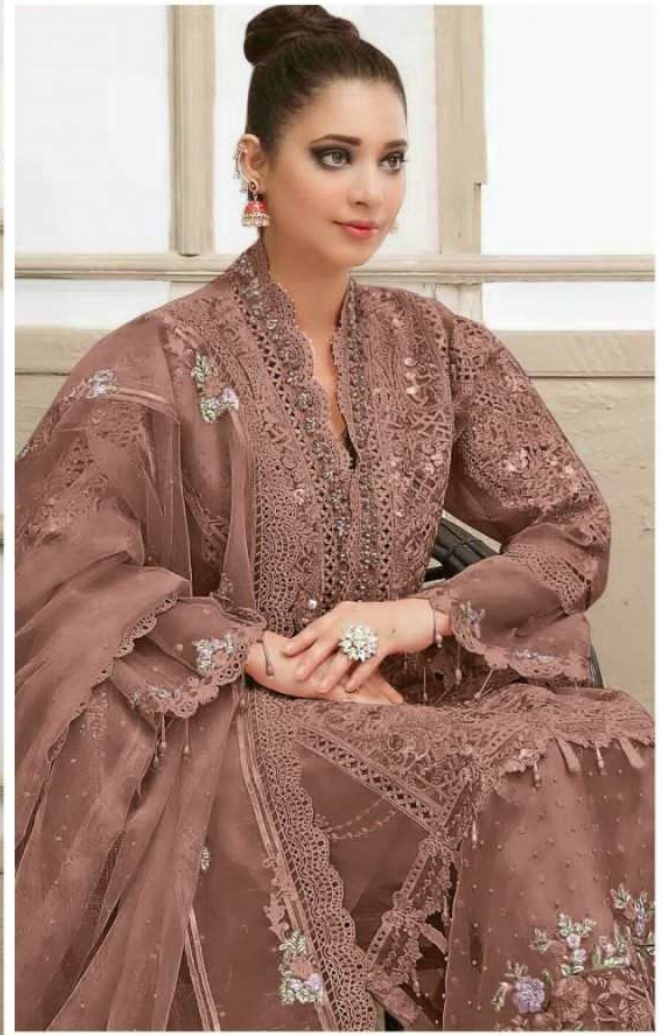

ALK®

Tawakkal Vol-4
COLOURS