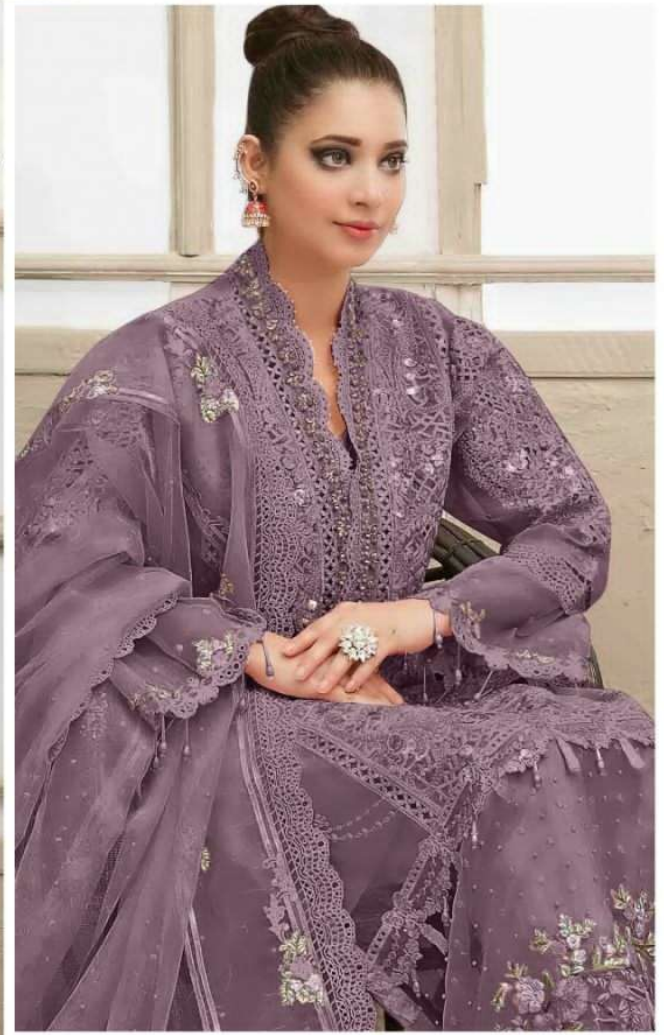

ALK®

Tawakkal Vol-4
COLOURS

AL KHUSHBU®

ALK -3028-M

TOP

Butterfly net with
Heavy Embroidery

BOTTOM-INNER

Santoon

DUPATTA

Butterfly Net
Heavy Embroidery