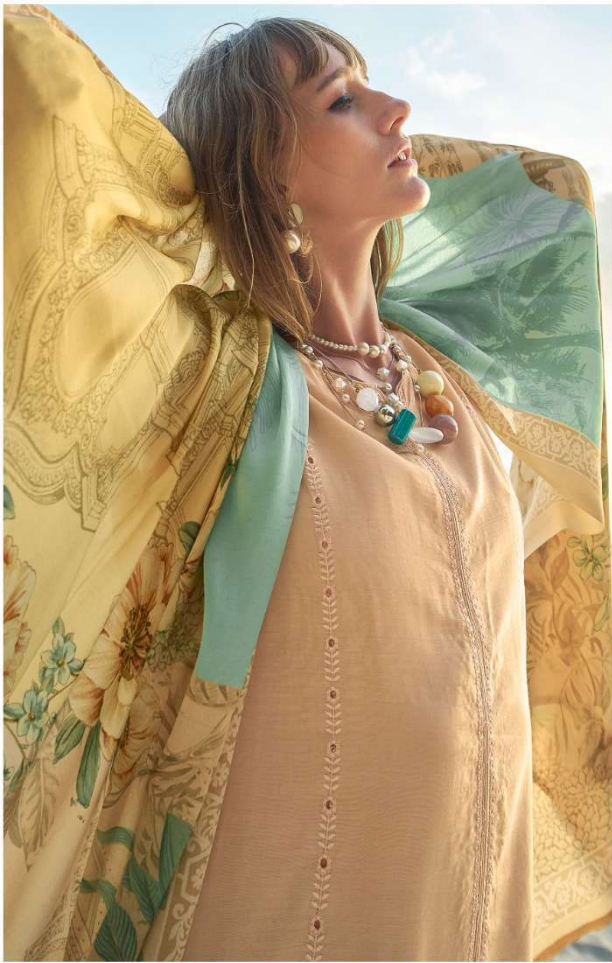

ALFINA

the Blue
BETWEEN
SKY *and*
WATER

‘ABULHAWA’S VISION IS PRECISE,
COURAGEOUS AND DAZZLING’

‘ABULHAWA’S WRITING
SHINES’
INDEPENDENT

B L O O M S B U R Y C I R C U S

C O V E R G I R L

Beyond the golden shimmerance of Egyptian, she blends in this she now always moved to. **HER ATTIRE IS THE COLOUR OF** sand on shores of culture and world.
History. Every step she takes is a story, whispered from bystander to bystander about a lady, a lady.

A-1064

MAGICAL COBALT

ALFINA

:TOP:

PURE BEMRG MASLINE WITH FENCY WORK

:DUPATTA:

PURE BEMRG GAJI SILK DIGITAL PRINT WITH TESSLES

:BOTTOM: