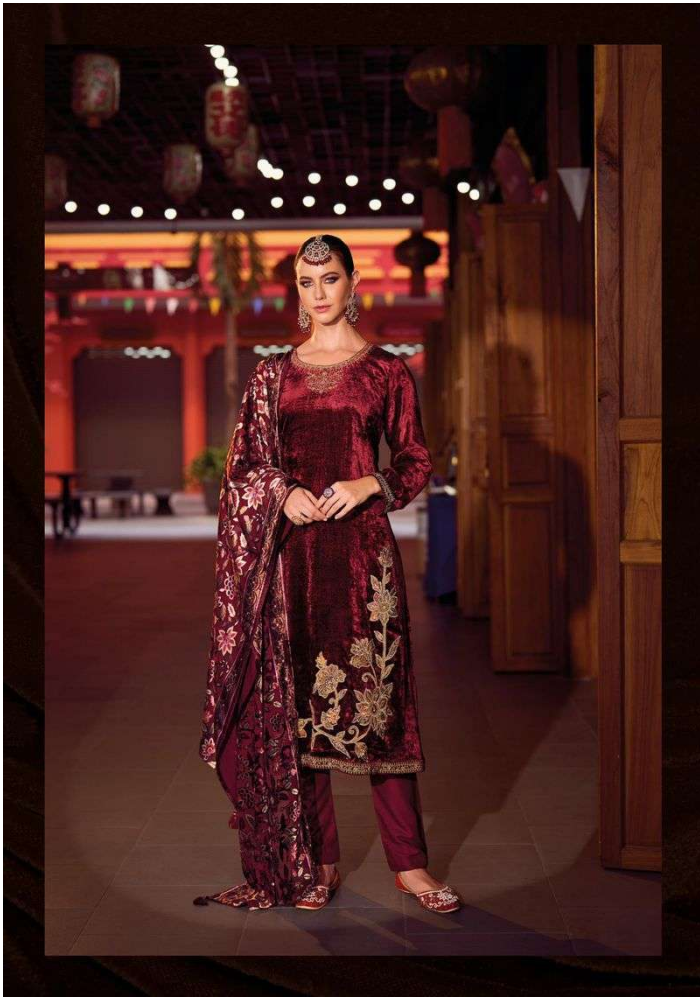

Mughal Garden

1002

GULL JEE

GULL JEE

Mughal Garden

FABRICS DETAILS

: TOP :

VISCOSE VELVET WITH HEAVY PATCH WORK EMBROIDERY

: BOTTAM :

VISCOSE PASHMINA

: DUPATTA :

VISCOSE VELVET PALACHI

RATE :-2699+GST

Total Pics :-06

GULL JEE

Mughal Garden