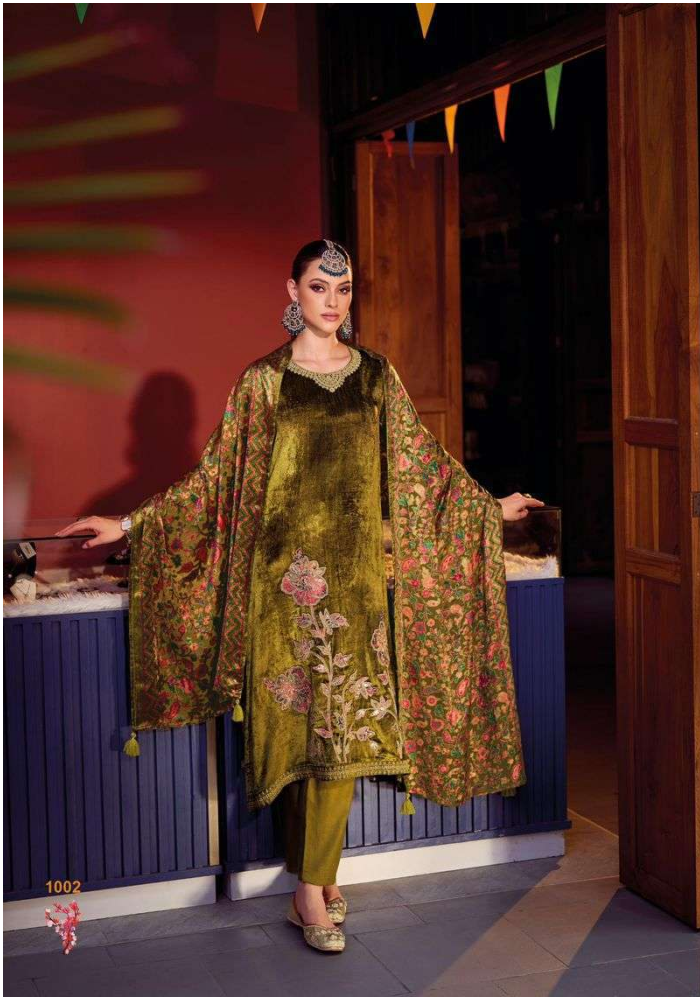

Mughal Garden

Mughal Garden

FABRICS DETAILS

: TOP :

VISCOSE VELVET WITH HEAVY PATCH WORK EMBROIDERY

: BOTTAM :

VISCOSE PASHMINA

: DUPATTA :

VISCOSE VELVET PALACHI

RATE :-2699+GST

Total Pics :-06

Mughal Garden

1001

1002

1003

1004