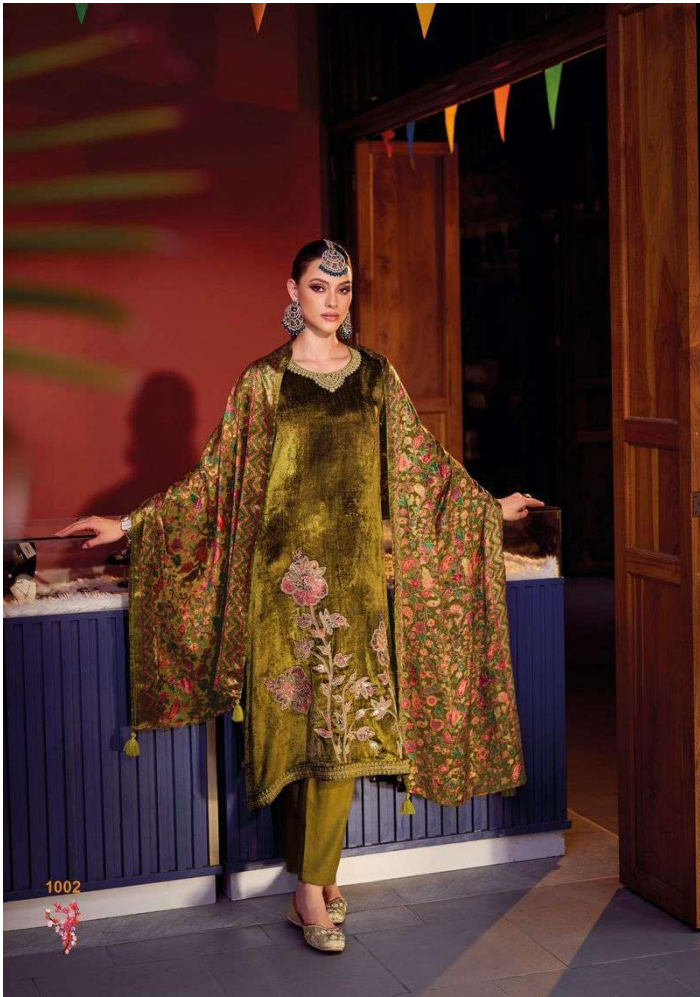

Mughal Garden

1002

GULL JEE

GULL JEE

Mughal Garden

FABRICS DETAILS

: TOP :

VISCOSE VELVET WITH HEAVY PATCH WORK EMBROIDERY

: BOTTAM :

VISCOSE PASHMINA

: DUPATTA :

VISCOSE VELVET PALACHI

RATE :-2699+GST

Total Pics :-06

GULL JEE

Mughal Garden