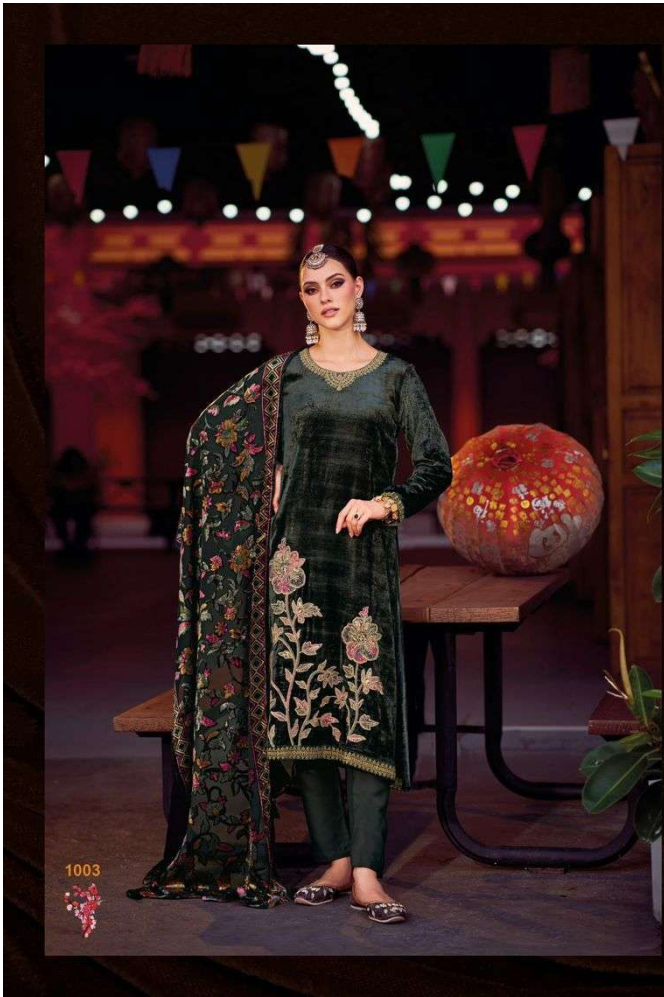

Mughal Garden

1002

GULL JEE

GULL JEE

Mughal Garden

FABRICS DETAILS

: TOP :

VISCOSE VELVET WITH HEAVY PATCH WORK EMBROIDERY

: BOTTAM :

VISCOSE PASHMINA

: DUPATTA :

VISCOSE VELVET PALACHI

RATE :-2699+GST

Total Pics :-06

GULL JEE

Mughal Garden