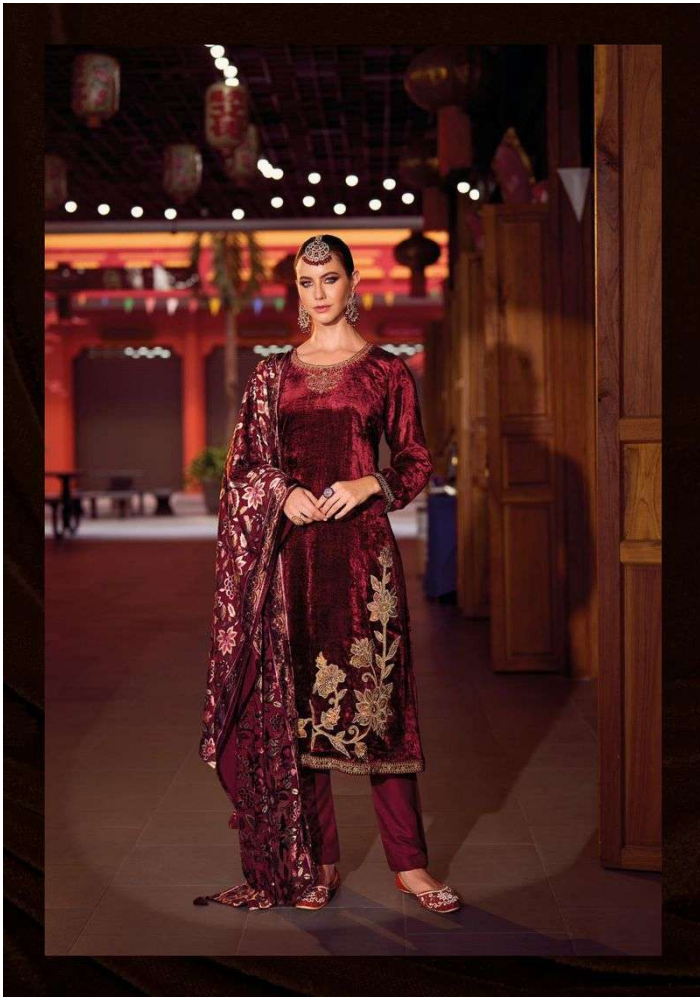

Mughal Garden

Mughal Garden

FABRICS DETAILS

: TOP :

VISCOSE VELVET WITH HEAVY PATCH WORK EMBROIDERY

: BOTTAM :

VISCOSE PASHMINA

: DUPATTA :

VISCOSE VELVET PALACHI

RATE :-2699+GST

Total Pics :-06

Mughal Garden

1001

1002

1003

1004