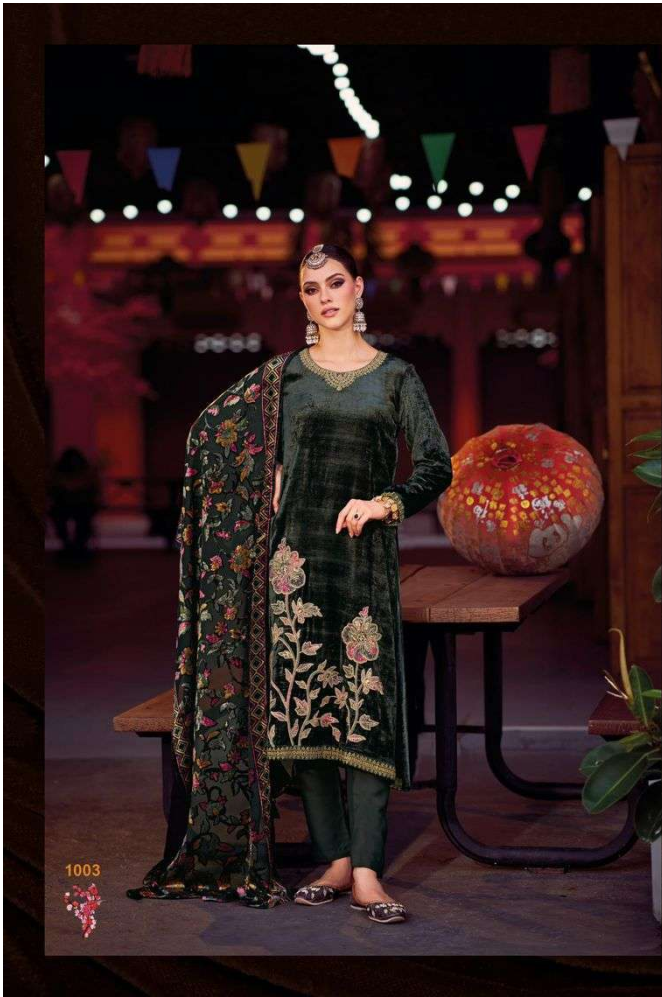

Mughal Garden

Mughal Garden

FABRICS DETAILS

: TOP :

VISCOSE VELVET WITH HEAVY PATCH WORK EMBROIDERY

: BOTTAM :

VISCOSE PASHMINA

: DUPATTA :

VISCOSE VELVET PALACHI

RATE :-2699+GST

Total Pics :-06

Mughal Garden

1001

1002

1003

1004