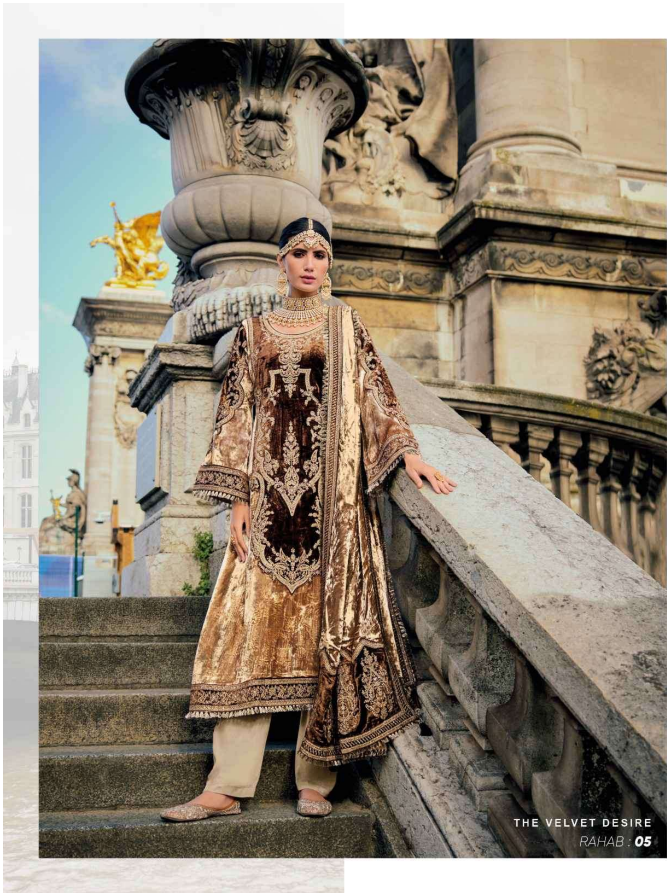

RANJATI

RAHAB

THE VELVET DESIRE

THE VELVET DESIRE
RAHAB : 08

RANJATI

RAHAB

THE VELVET DESIRE

TOP:- Plush Velvet Heavy Emb. Enhanced With Velvet Added Laces in Hemline

BOTTOM:- Viscose Pashmina Dyed

DUPATTA:- Plush Velvet Emb. With Four Side Attached Lace

RAHAB : 01

RAHAB : 02

RAHAB : 05

RAHAB : 06

RAHAB : 03

RAHAB : 04