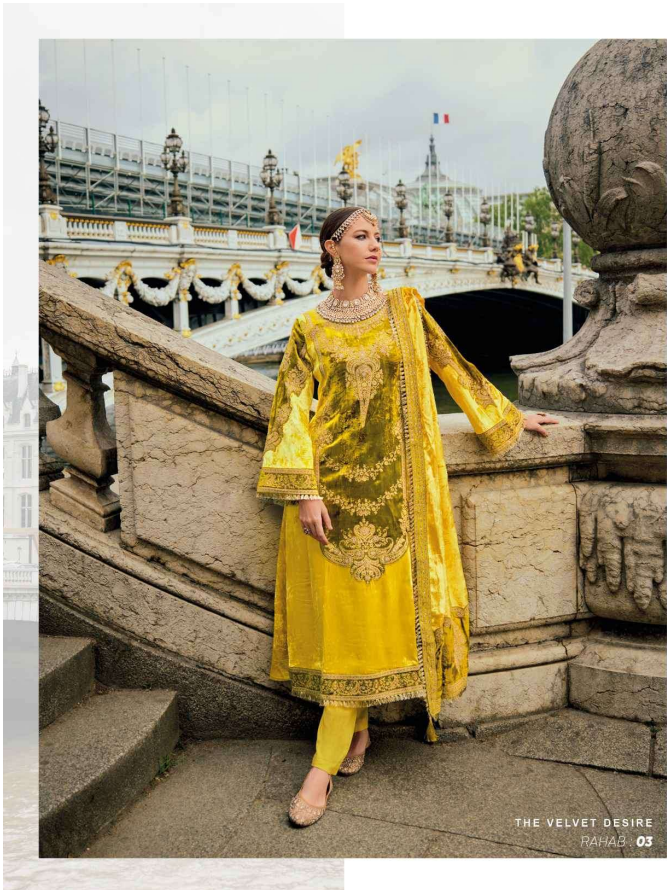

RANJATI

RAHAB

THE VELVET DESIRE

THE VELVET DESIRE
RAHAB : 08

RANJATI

RAHAB

THE VELVET DESIRE

TOP:- Plush Velvet Heavy Emb. Enhanced With Velvet Added Laces in Hemline

BOTTOM:- Viscose Pashmina Dyed

DUPATTA:- Plush Velvet Emb. With Four Side Attached Lace

RAHAB : 01

RAHAB : 02

RAHAB : 05

RAHAB : 06

RAHAB : 03

RAHAB : 04