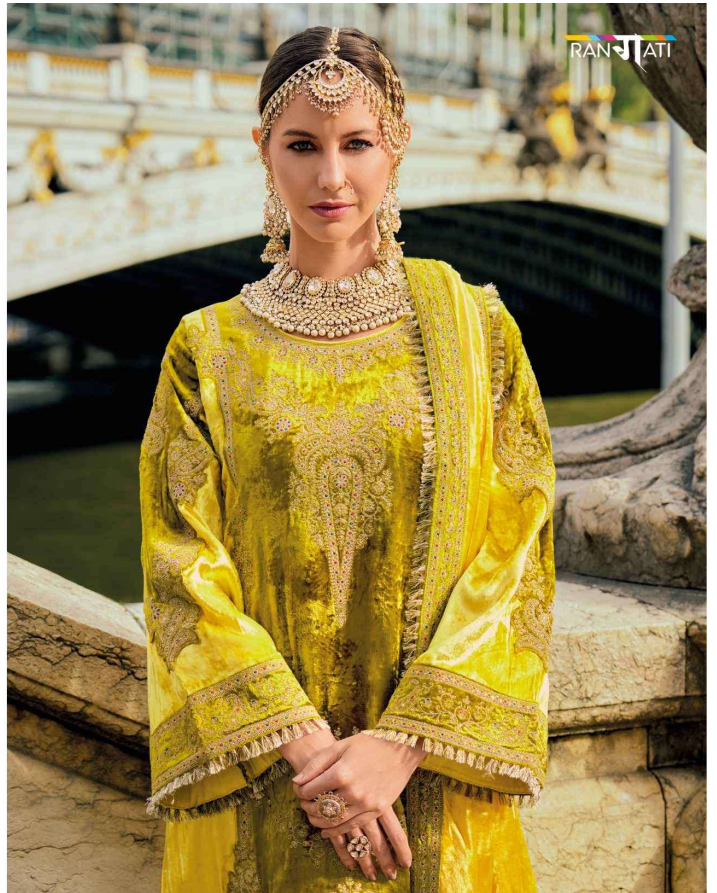

RANJATI

RAHAB

THE VELVET DESIRE

THE VELVET DESIRE
RAHAB : 08

RANJATI

RAHAB

THE VELVET DESIRE

TOP:- Plush Velvet Heavy Emb. Enhanced With Velvet Added Laces in Hemline

BOTTOM:- Viscose Pashmina Dyed

DUPATTA:- Plush Velvet Emb. With Four Side Attached Lace

RAHAB : 01

RAHAB : 02

RAHAB : 05

RAHAB : 06

RAHAB : 03

RAHAB : 04