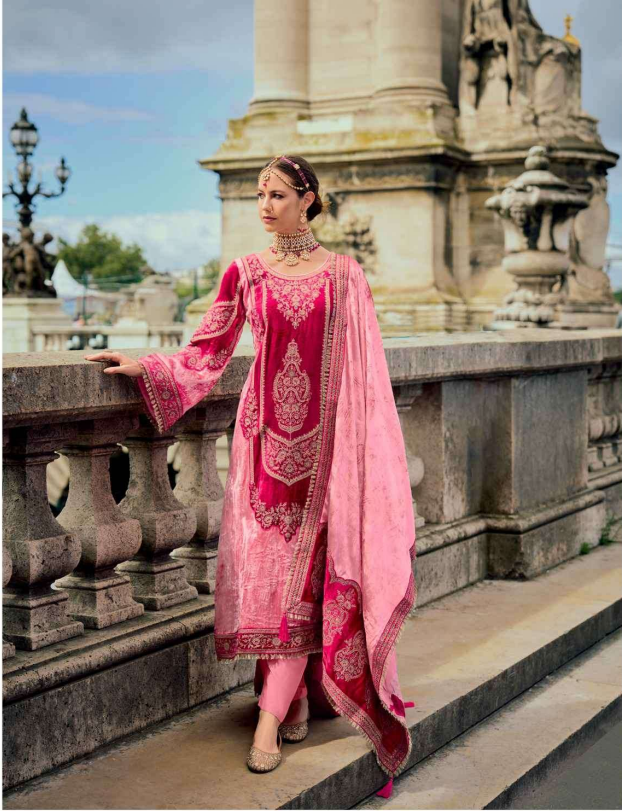

RANJATI

RAHAB

THE VELVET DESIRE

THE VELVET DESIRE
RAHAB : 08

RANJATI

RAHAB

THE VELVET DESIRE

TOP:- Plush Velvet Heavy Emb. Enhanced With Velvet Added Laces in Hemline

BOTTOM:- Viscose Pashmina Dyed

DUPATTA:- Plush Velvet Emb. With Four Side Attached Lace

RAHAB : 01

RAHAB : 02

RAHAB : 05

RAHAB : 06

RAHAB : 03

RAHAB : 04