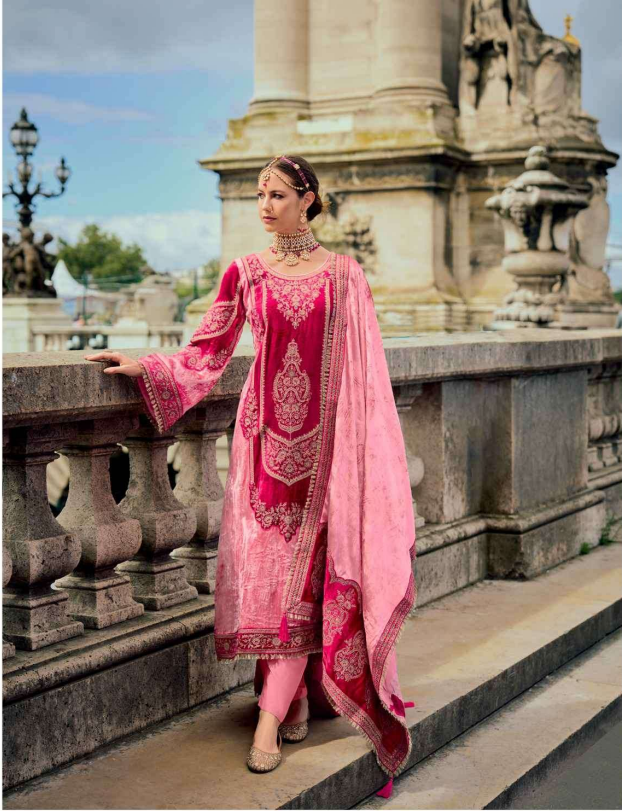

# RAHAB

THE VELVET DESIRE

THE VELVET DESIRE  
RAHAB : 08

RANJATI

# RAHAB

THE VELVET DESIRE

**TOP:- Plush Velvet Heavy Emb. Enhanced With Velvet Added Laces in Hemline**

**BOTTOM:- Viscose Pashmina Dyed**

**DUPATTA:- Plush Velvet Emb. With Four Side Attached Lace**

RAHAB : 01