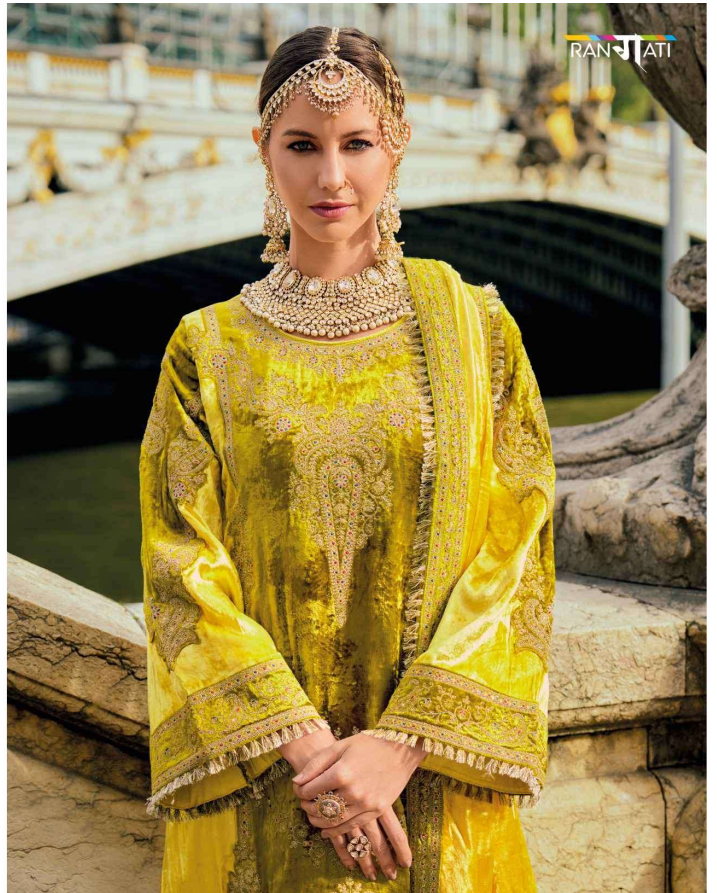

# RAHAB

THE VELVET DESIRE

THE VELVET DESIRE  
RAHAB : 08

RANJATI

# RAHAB

THE VELVET DESIRE

**TOP:- Plush Velvet Heavy Emb. Enhanced With Velvet Added Laces in Hemline**

**BOTTOM:- Viscose Pashmina Dyed**

**DUPATTA:- Plush Velvet Emb. With Four Side Attached Lace**

RAHAB : 01