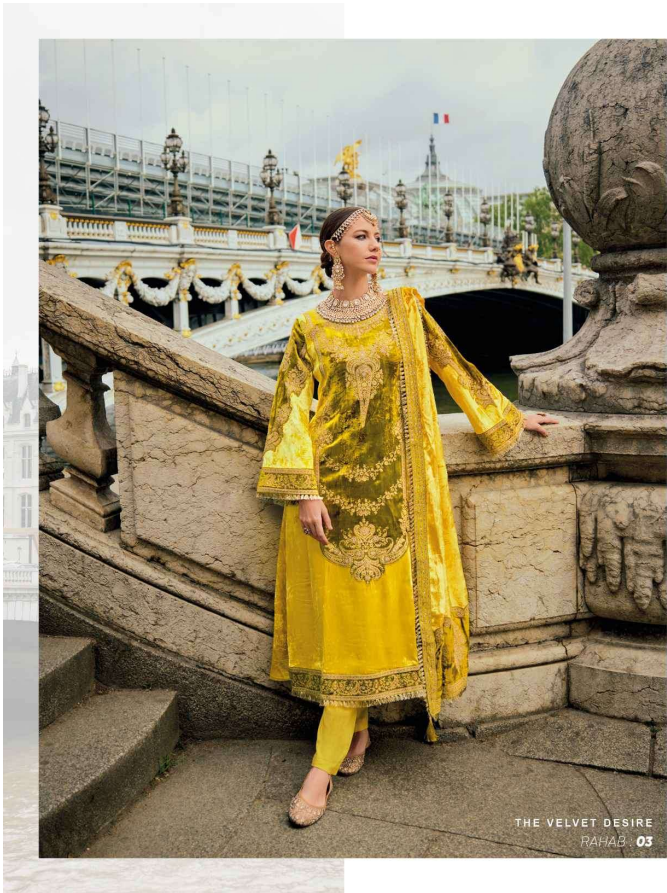

# RAHAB

THE VELVET DESIRE

THE VELVET DESIRE  
RAHAB : 08

RANJATI

# RAHAB

THE VELVET DESIRE

**TOP:- Plush Velvet Heavy Emb. Enhanced With Velvet Added Laces in Hemline**

**BOTTOM:- Viscose Pashmina Dyed**

**DUPATTA:- Plush Velvet Emb. With Four Side Attached Lace**

RAHAB : 01