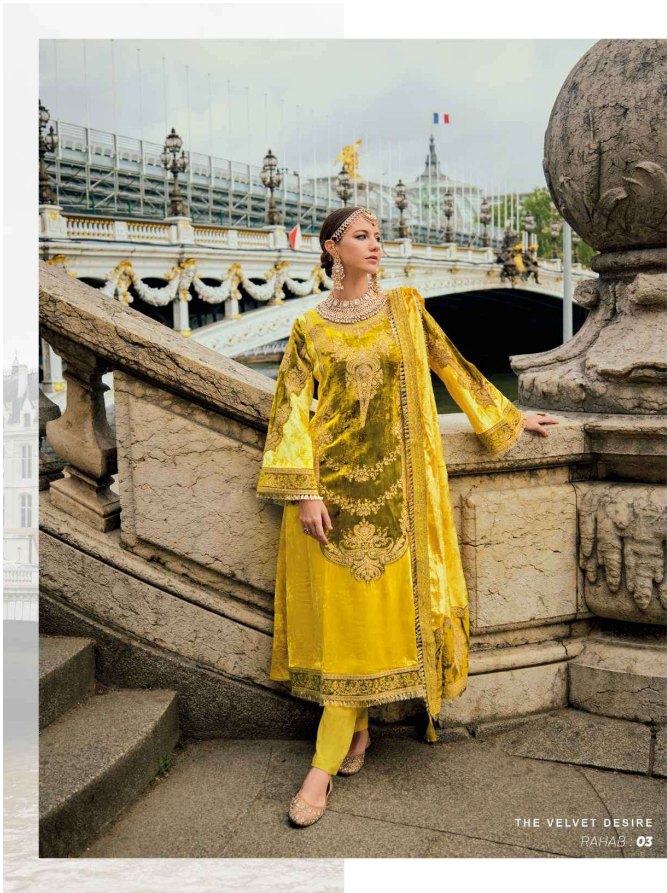

RANJATI

RAHAB

THE VELVET DESIRE

THE VELVET DESIRE
RAHAB : 08

RANJATI

RAHAB

THE VELVET DESIRE

TOP:- Plush Velvet Heavy Emb. Enhanced With Velvet Added Laces in Hemline

BOTTOM:- Viscose Pashmina Dyed

DUPATTA:- Plush Velvet Emb. With Four Side Attached Lace

RAHAB : 01

RAHAB : 02

RAHAB : 05

RAHAB : 06

RAHAB : 03

RAHAB : 04